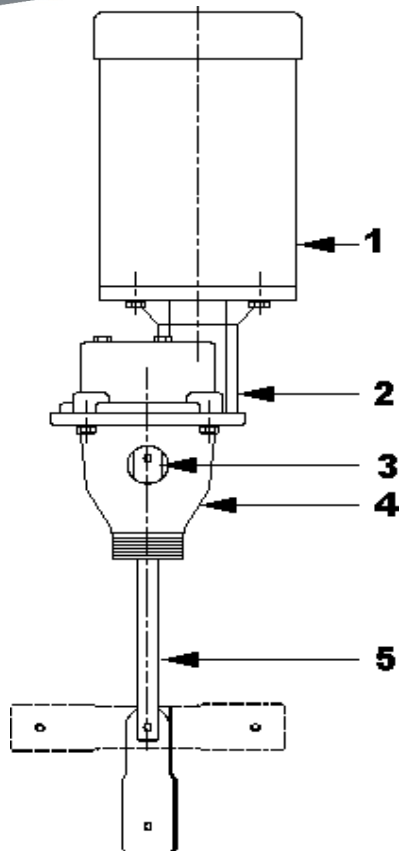

HGL MIXER

GENERAL SAFETY INFORMATION

BE CERTAIN THAT ALL MOUNTING HARDWARE, COUPLING AND PROPELLER SET SCREWS ARE PROPERLY TIGHTENED PRIOR TO OPERATION

SCREW ADAPTER INTO 2" BUNG OPENING. BE CERTAIN PROPELLER IS NOT TOUCHING SIDE OR BOTTOM OF VESSEL. PROPELLER WILL HANG DOWN (4.5") WHEN UNIT IS OFF AND WILL LIFT UP AND OPEN OUTWARD (9") WHEN UNIT IS RUNNING.

INSERT END OF SHAFT INTO COUPLING AND TIGHTEN SET SCREWS.

RECHECK ALL HARDWARE FOR PROPER TIGHTENING

PARTS LIST

ITEM	PART NUMBER	DESCRIPTION
1	100733	MOTOR, 1/3HP-1PH-60HZ-115/230V-TEFC
	100737	MOTOR, 1/3HP-1PH-60HZ-115/230V-EXP
	100735	MOTOR, 1/3HP-3PH-60HZ-230/460V-TEFC
	100738	MOTOR, 1/3HP-3PH-60HZ-230/460V-EXP
	100740	MOTOR, 1/2HP-1PH-60HZ-115/230V-TEFC
	100744	MOTOR, 1/2HP-1PH-60HZ-115/230V-EXP
	100742	MOTOR, 1/2HP-3PH-60HZ-230/460V-TEFC
	100745	MOTOR, 1/2HP-3PH-60HZ-230/460V-EXP
	100781	MOTOR, 1/4 - 1/2HP AIR
	100747	MOTOR, 3/4HP-1PH-60HZ-115/230V-TEFC
	100751	MOTOR, 3/4HP-1PH-60HZ-115/230V-EXP
	100749	MOTOR, 3/4HP-3PH-60HZ-230/460V-TEFC
	100752	MOTOR, 3/4HP-3PH-60HZ-230/460V-EXP
	100753	MOTOR, 1HP-1PH-60HZ-115/230V-TEFC
	100757	MOTOR, 1HP-1PH-60HZ-115/230V-EXP
	100755	MOTOR, 1HP-3PH-60HZ-230/460V-TEFC
	100758	MOTOR, 1HP-3PH-60HZ-230/460V-EXP
	100782	MOTOR, 3/4 - 1HP AIR
2	106135	GEAR REDUCER
3	002526	5*8" X 3/4" COUPLING
4	000549	BUNG ADAPTER
5	002843	316SS SHAFT AND PROP ASSEMBLY