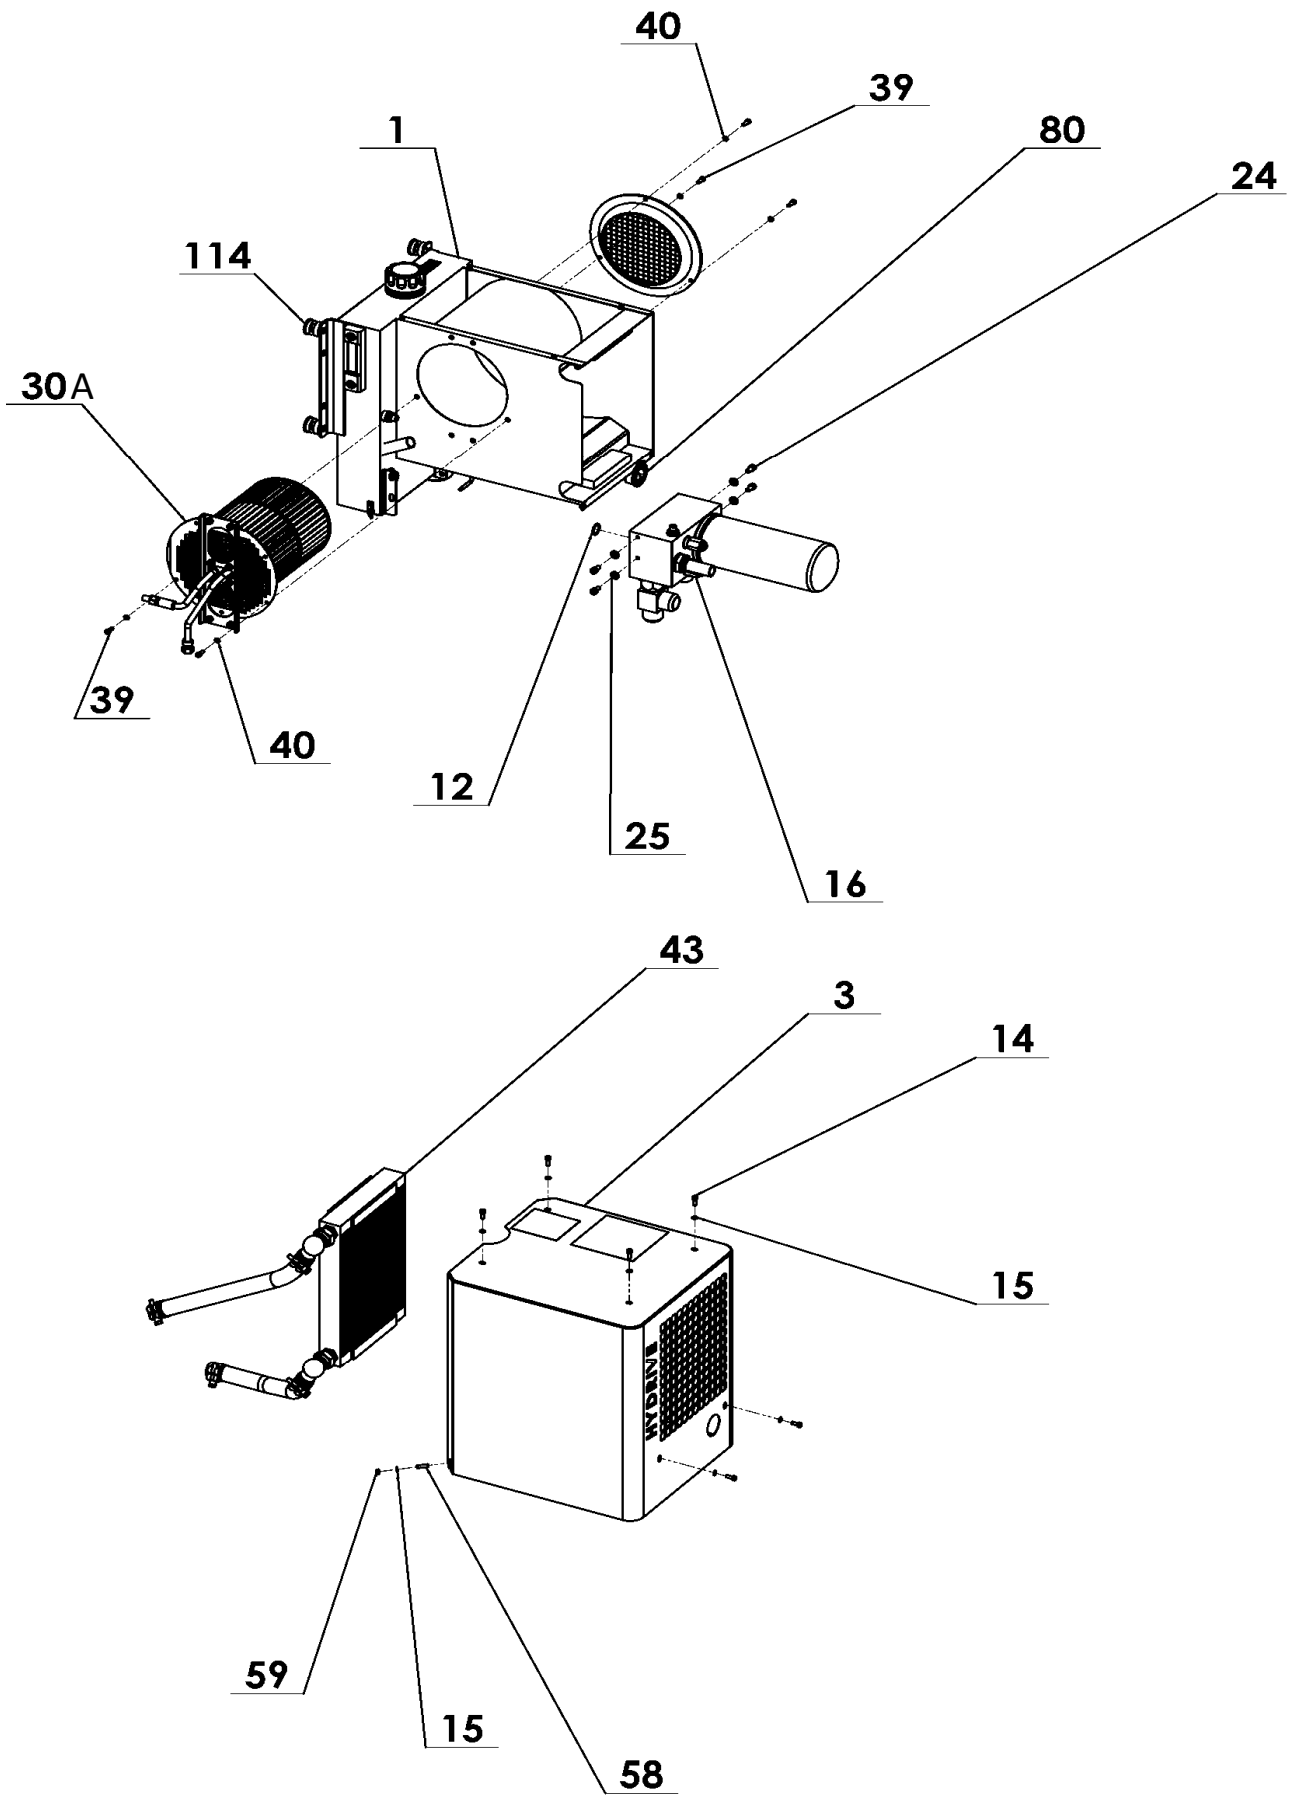

P.L. : 206-A02

Effective
Replaces

February 2022
August 2020

PARTS LIST
HYDRAULIC COOLER
HYDRIVE 2020

Keep this parts lists with Installation, Operation and Maintenance Instructions.

To order the required spare parts, indicate the desired Reference(s).

HYDRIVE 2020

Tank

Hydraulic bloc

HYDRIVE 2020

* 1, 2, 4... : Quantity in equipment - (1), (2), (4)... : Quantity in kit

Item	Available	Description	Qty*	Ref.	Maintenance kit	Wear part
1	◆	TANK & COVER ASSEMBLY	1	AUX312329		
2		TANK	(1)			
3	◆	COVER	1	AUX219610		
4	◆	PLUG	1	AUX219807		
5	◆	PLUG	1	AUX219809	■	
6	◆	DIPSTICK & THERMOMETER	1	AUX219175	■	
6A		WASHER	(2)			
9	◆	MAGNETIC PLUG	1	AUX223770		
12	◆	SEAL	1	AUX219931		
13	◆	RUBBER RING	1	AUX205238		
14		SCREW	(6)			
15		WASHER	(8)			
41		SCREW	(2)			
58		STUD	(2)			
59		NUT	(2)			
62	◆	SEAL WASHER	2	AUX219731		
64	◆	SEAL	1	AUX229123		
68	◆	CONNECTOR	1	AUX219812		
115	◆	SEAL WASHER	1	AUX220394		
16	◆	HYDRIVE 2020 HYDRAULIC BLOC ASSEMBLY	1	AUX312330		
17		HYDRIVE 2020 HYDRAULIC BLOC	(1)			
19	◆	HYDRIVE 2020 OIL FILTER	1	AUX219612	■	●
24		SCREW	(4)			
25		WASHER	(4)			
27	◆	ELBOW 90°	1	AUX219667		
55	◆	HYDRAULIC CONNECTOR	1	AUX219219	■	
56	◆	FAN SPEED CONTROL VALVE	1	AUX219626	■	
57	◆	RELIEF VALVE	1	AUX219625	■	
80	◆	PRESSURE GAUGE ASSEMBLY	1	AUX312554	■	
20	◆	PRESSURE GAUGE	1	AUX219792		
21		HOSE	(1)			
26	◆	CONNECTOR	1	AUX219668		
28	◆	CONNECTOR	1	AUX219666		
30A	◆	RADIAL FAN ASSEMBLY HYDRIVE 2020	1	AUX315819		
31	◆	RADIAL FAN WITH HUB	1	AUX315401	■	
32	◆	DEFLECTOR	1	AUX219194		
33	◆	MOTOR BRACKET	1	AUX219195		
34		SPACER	(4)			
35	◆	HYDRAULIC MOTOR	1	AUX219615	■	
36	◆	DEFLECTOR	1	AUX219614		
36A	◆	GRID (WITH BSP VERSION)	1	AUX227053		
37	◆	HOSE	2	AUX219199		
38		VIBRATION PAD	(4)			●
39		SCREW	(5)			
40		WASHER	(5)			
42		WASHER	(4)			
50		SCREW	(8)			
50A		WASHER	(4)			
52		SCREW	(1)			
53		WASHER	(1)			