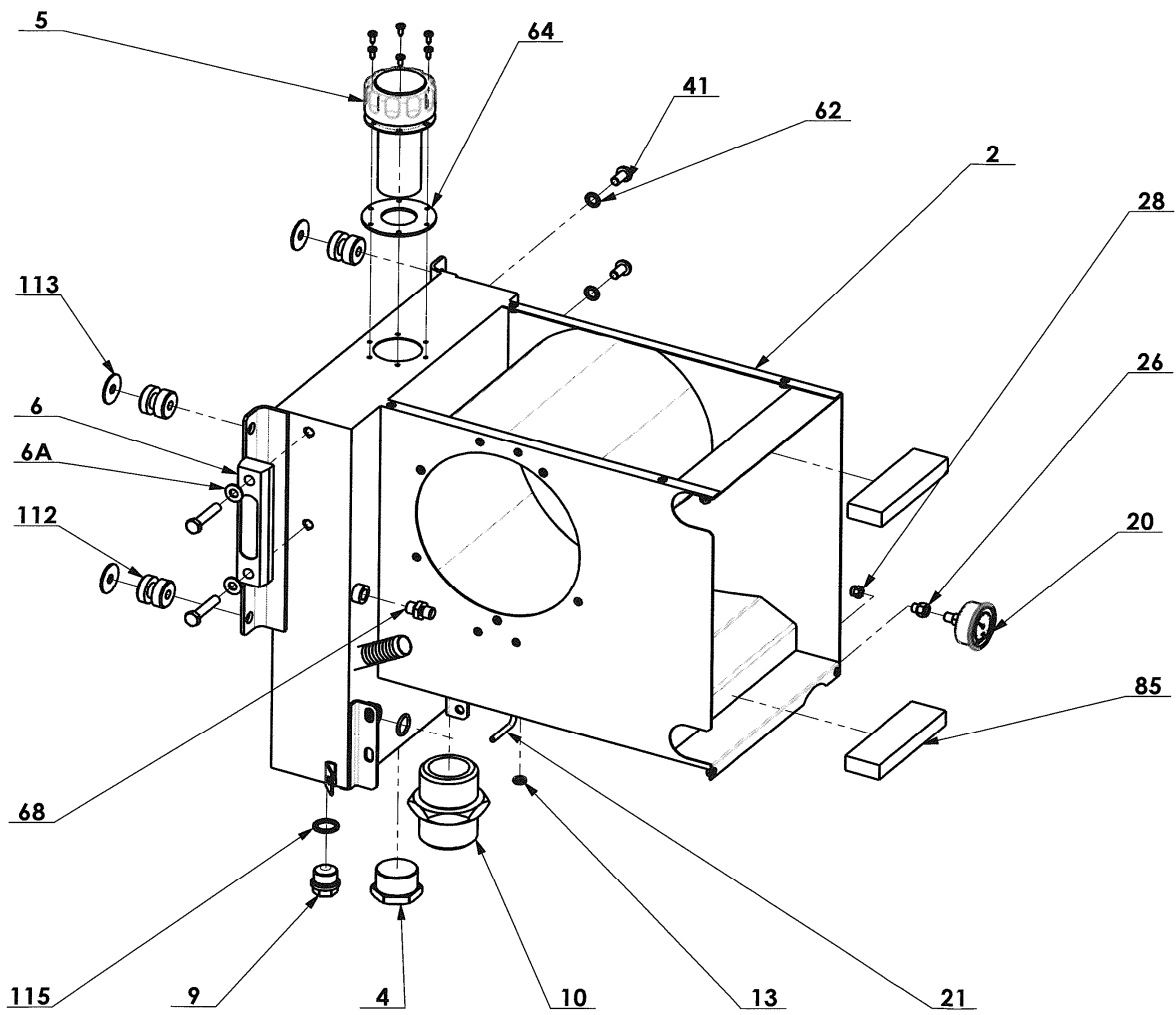

HYDRIVE 2020

Tank

Hydraulic bloc

HYDRIVE 2020

* 1, 2, 4... : Quantity in equipment - (1), (2), (4)... : Quantity in kit

Item	Available	Description	Qty*	Ref.	Maintenance kit	Wear part
1	◆	TANK & COVER ASSEMBLY	1	AUX312329		
2		TANK	(1)			
3	◆	COVER	1	AUX219610		
4	◆	PLUG	1	AUX219807		
5	◆	PLUG	1	AUX219809	■	
6	◆	DIPSTICK & THERMOMETER	1	AUX219175	■	
6A		WASHER	(2)			
9	◆	MAGNETIC PLUG	1	AUX223770		
12	◆	SEAL	1	AUX219931		
13	◆	RUBBER RING	1	AUX205238		
14		SCREW	(6)			
15		WASHER	(8)			
41		SCREW	(2)			
58		STUD	(2)			
59		NUT	(2)			
62	◆	SEAL WASHER	2	AUX219731		
64	◆	SEAL	1	AUX229123		
68	◆	CONNECTOR	1	AUX219812		
115	◆	SEAL WASHER	1	AUX220394		
16	◆	HYDRIVE 2020 HYDRAULIC BLOC ASSEMBLY	1	AUX312330		
17		HYDRIVE 2020 HYDRAULIC BLOC	(1)			
19	◆	HYDRIVE 2020 OIL FILTER	1	AUX219612	■	●
24		SCREW	(4)			
25		WASHER	(4)			
27	◆	ELBOW 90°	1	AUX219667		
55	◆	HYDRAULIC CONNECTOR	1	AUX219219	■	
56	◆	FAN SPEED CONTROL VALVE	1	AUX219626	■	
57	◆	RELIEF VALVE	1	AUX219625	■	
80	◆	PRESSURE GAUGE ASSEMBLY	1	AUX312554	■	
20	◆	PRESSURE GAUGE	1	AUX219792		
21		HOSE	(1)			
26	◆	CONNECTOR	1	AUX219668		
28	◆	CONNECTOR	1	AUX219666		
30A	◆	RADIAL FAN ASSEMBLY HYDRIVE 2020	1	AUX315819		
31	◆	RADIAL FAN WITH HUB	1	AUX315401	■	
32	◆	DEFLECTOR	1	AUX219194		
33	◆	MOTOR BRACKET	1	AUX219195		
34		SPACER	(4)			
35	◆	HYDRAULIC MOTOR	1	AUX219615	■	
36	◆	DEFLECTOR	1	AUX219614		
36A	◆	GRID (WITH BSP VERSION)	1	AUX227053		
37	◆	HOSE	2	AUX219199		
38		VIBRATION PAD	(4)			●
39		SCREW	(5)			
40		WASHER	(5)			
42		WASHER	(4)			
50		SCREW	(8)			
50A		WASHER	(4)			
52		SCREW	(1)			
53		WASHER	(1)			