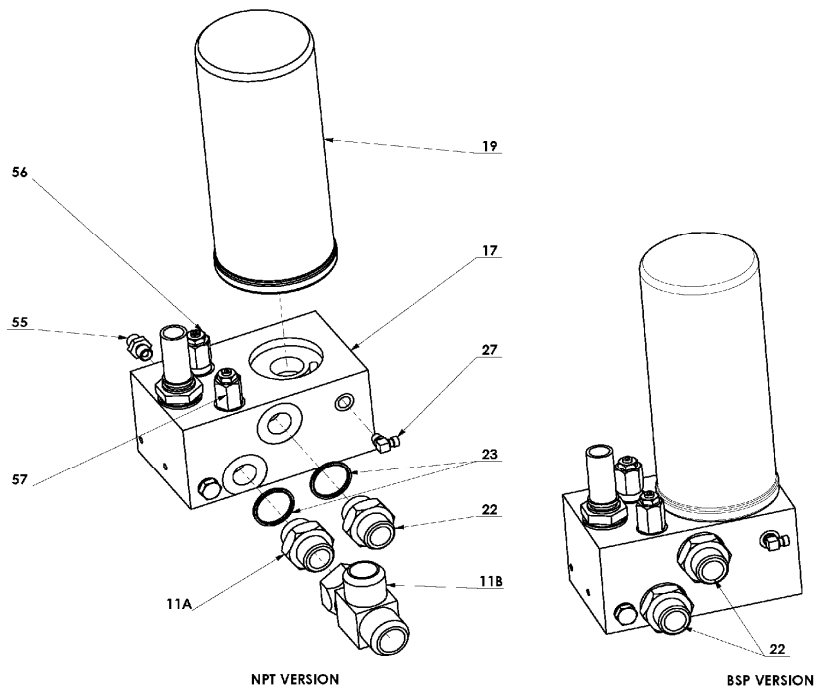

HYDRIVE 2020

Tank

Hydraulic bloc

HYDRIVE 2020

* 1, 2, 4... : Quantity in equipment - (1), (2), (4)... : Quantity in kit

Item	Available	Description	Qty*	Ref.	Maintenance kit	Wear part
1	◆	TANK & COVER ASSEMBLY	1	AUX312329		
2		TANK	(1)			
3	◆	COVER	1	AUX219610		
4	◆	PLUG	1	AUX219807		
5	◆	PLUG	1	AUX219809	■	
6	◆	DIPSTICK & THERMOMETER	1	AUX219175	■	
6A		WASHER	(2)			
9	◆	MAGNETIC PLUG	1	AUX223770		
12	◆	SEAL	1	AUX219931		
13	◆	RUBBER RING	1	AUX205238		
14		SCREW	(6)			
15		WASHER	(8)			
41		SCREW	(2)			
58		STUD	(2)			
59		NUT	(2)			
62	◆	SEAL WASHER	2	AUX219731		
64	◆	SEAL	1	AUX229123		
68	◆	CONNECTOR	1	AUX219812		
115	◆	SEAL WASHER	1	AUX220394		
16	◆	HYDRIVE 2020 HYDRAULIC BLOC ASSEMBLY	1	AUX312330		
17		HYDRIVE 2020 HYDRAULIC BLOC	(1)			
19	◆	HYDRIVE 2020 OIL FILTER	1	AUX219612	■	●
24		SCREW	(4)			
25		WASHER	(4)			
27	◆	ELBOW 90°	1	AUX219667		
55	◆	HYDRAULIC CONNECTOR	1	AUX219219	■	
56	◆	FAN SPEED CONTROL VALVE	1	AUX219626	■	
57	◆	RELIEF VALVE	1	AUX219625	■	
80	◆	PRESSURE GAUGE ASSEMBLY	1	AUX312554	■	
20	◆	PRESSURE GAUGE	1	AUX219792		
21		HOSE	(1)			
26	◆	CONNECTOR	1	AUX219668		
28	◆	CONNECTOR	1	AUX219666		
30A	◆	RADIAL FAN ASSEMBLY HYDRIVE 2020	1	AUX315819		
31	◆	RADIAL FAN WITH HUB	1	AUX315401	■	
32	◆	DEFLECTOR	1	AUX219194		
33	◆	MOTOR BRACKET	1	AUX219195		
34		SPACER	(4)			
35	◆	HYDRAULIC MOTOR	1	AUX219615	■	
36	◆	DEFLECTOR	1	AUX219614		
36A	◆	GRID (WITH BSP VERSION)	1	AUX227053		
37	◆	HOSE	2	AUX219199		
38		VIBRATION PAD	(4)			●
39		SCREW	(5)			
40		WASHER	(5)			
42		WASHER	(4)			
50		SCREW	(8)			
50A		WASHER	(4)			
52		SCREW	(1)			
53		WASHER	(1)			