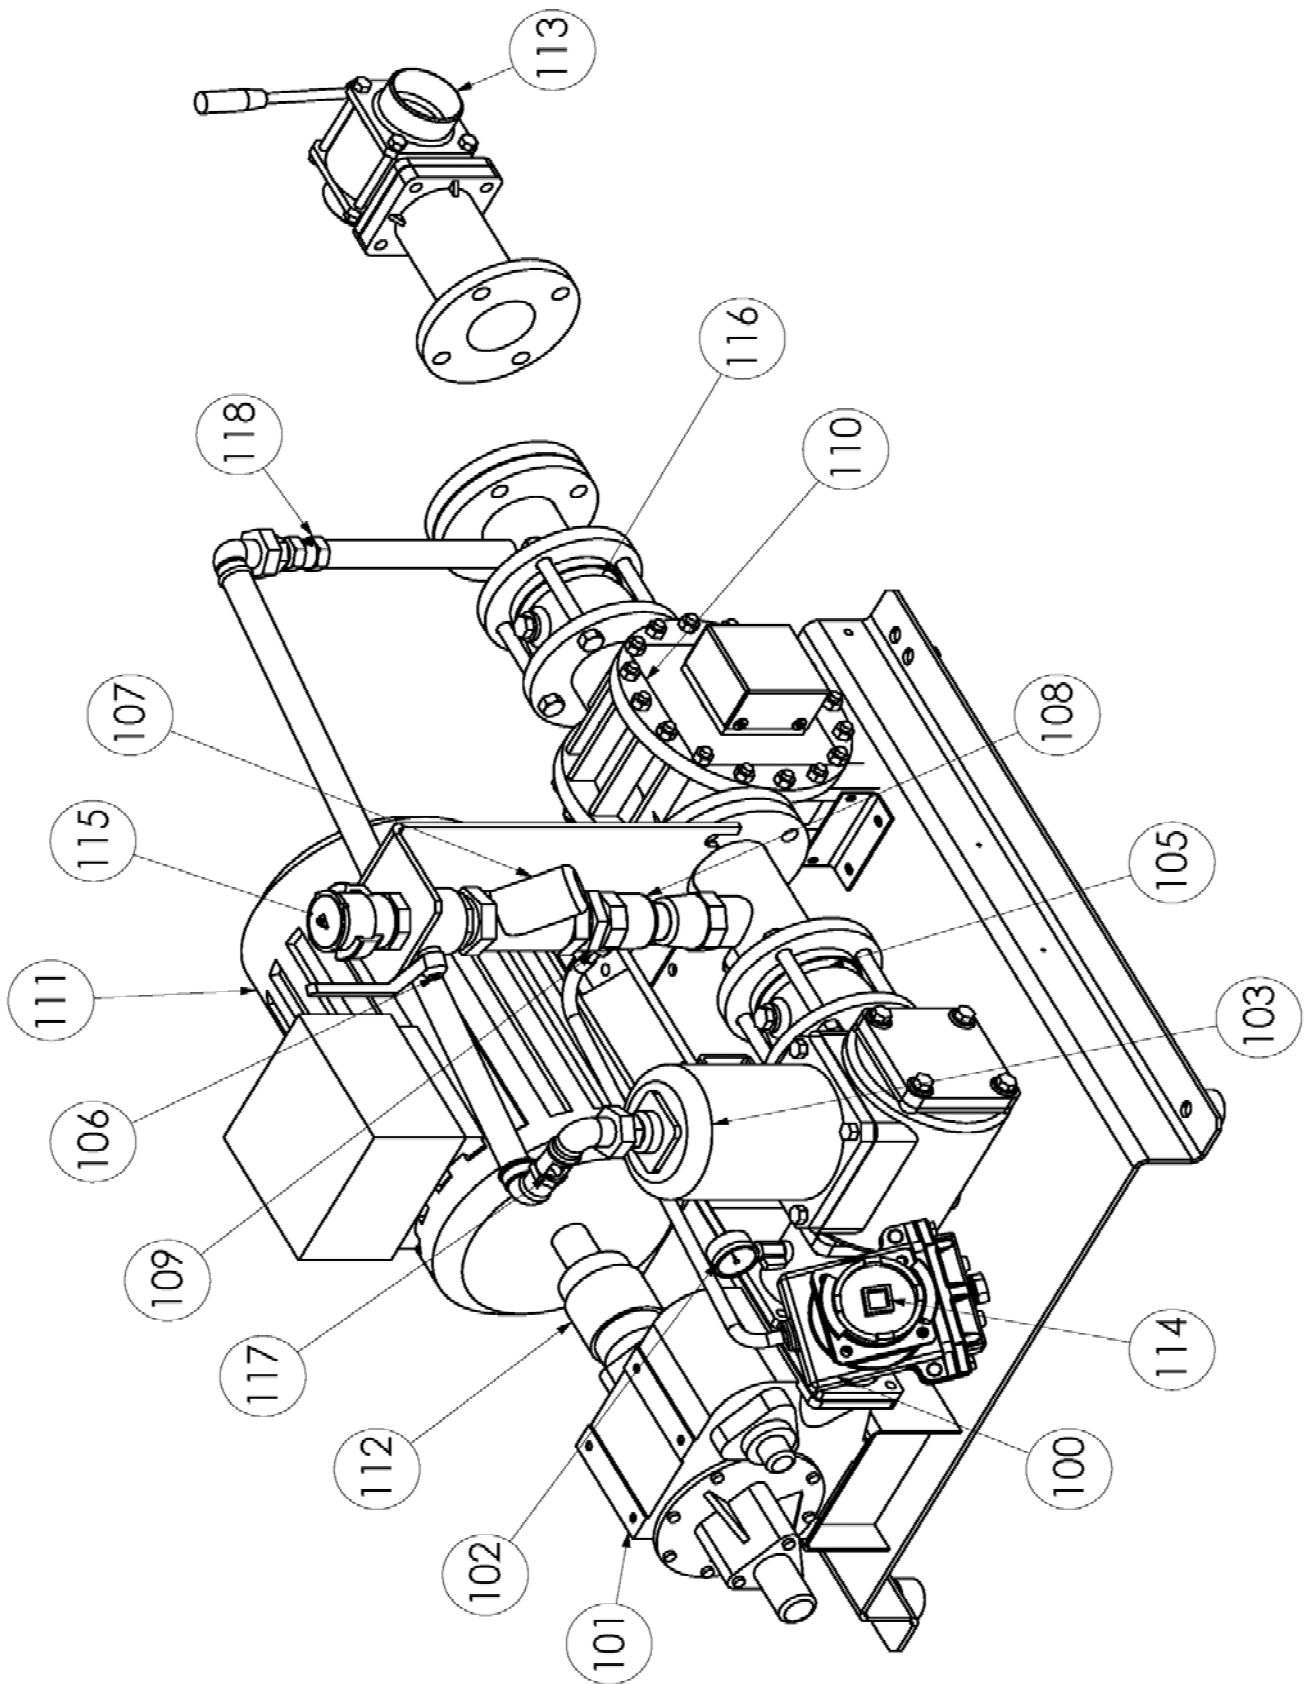

- ◆ Sets of parts or parts available to order.

For Meter : see Parts list MA 026-027-038

CF : Consult us

Z.I. la Plaine des Isles - 2 rue des Caillottes F-89000 AUXERRE - France

Tel : +33 (0)3 86 49 86 30 • Fax : +33 (0)3 86 49 87 17

contact.mouvex@psgdover.com • www.mouvex.com

Centrex Multi 2

Version 3

Centrex Multi 2

* 1, 2, 4... : Quantity in equipment - (1), (2), (4)... : Quantity in kit

Item	Available	Description	Qty*	Ref.	Maintenance kit	Wear part
		PUMPING UNIT				
100	◆	STRAINER	1	AUX316078		
101	◆	PUMP CC8-65	1	AUX519131		
102	◆	PRESSURE GAUGE	1	AUX402971		
103	◆	AIR SEPARATOR / STRAINER	1	AUX226618		
105	◆	NO RETURN VALVE 1 BAR	1	AUX311007		
106	◆	PRODUCT RETURN VALVE	1	AUX402914		
107	◆	PRODUCT RETURN STRAINER	1	AUX402915		
108	◆	PRODUCT RETURN NO RETURN VALVE	1	AUX229443		
109	◆	PRODUCT RETURN DRAINING VALVE	1	AUX230354		
114	◆	SET PLUG & BREATHER	1	AUX321484		
115	◆	PRODUCT RETURN PLUG	1	AUX200931		
116	◆	NO RETURN VALVE 0,1 BAR (ABOVE GROUND TANK)	1	AUX311005		
116	◆	NO RETURN VALVE 0,4 BAR (UNDER GROUND TANK)	1	AUX311006		
117	◆	SIGHT GLASS Ø 1" MF	1	AUX229060		
118	◆	NO RETURN VALVE Ø 1"	1	AUX230083		
110	◆	METER	1			
	◆	TURBINE (NOT SHOWN)	1	AUX313093		
	◆	METER SBM150	1	AUX227167		
	◆	METER PULSE GENERATOR	1	AUX315386		
111	◆	MOTOR	1			
	◆	MOTOR B3 T160 11 KW 1000 TR	1	CF		
	◆	MOTOR ATEX B3 T160 11 KW 1000 TR	1	CF		
112	◆	COUPLING	1			
	◆	ATEX COUPLING	1	AUX220760		
113	◆	SBL3 VALVE	1	CF		
	◆	CONNECTING PIPE :	1			
	◆	3 WAYS VALVES SBL3	1	CF		
	◆	GASKET	1	CF		