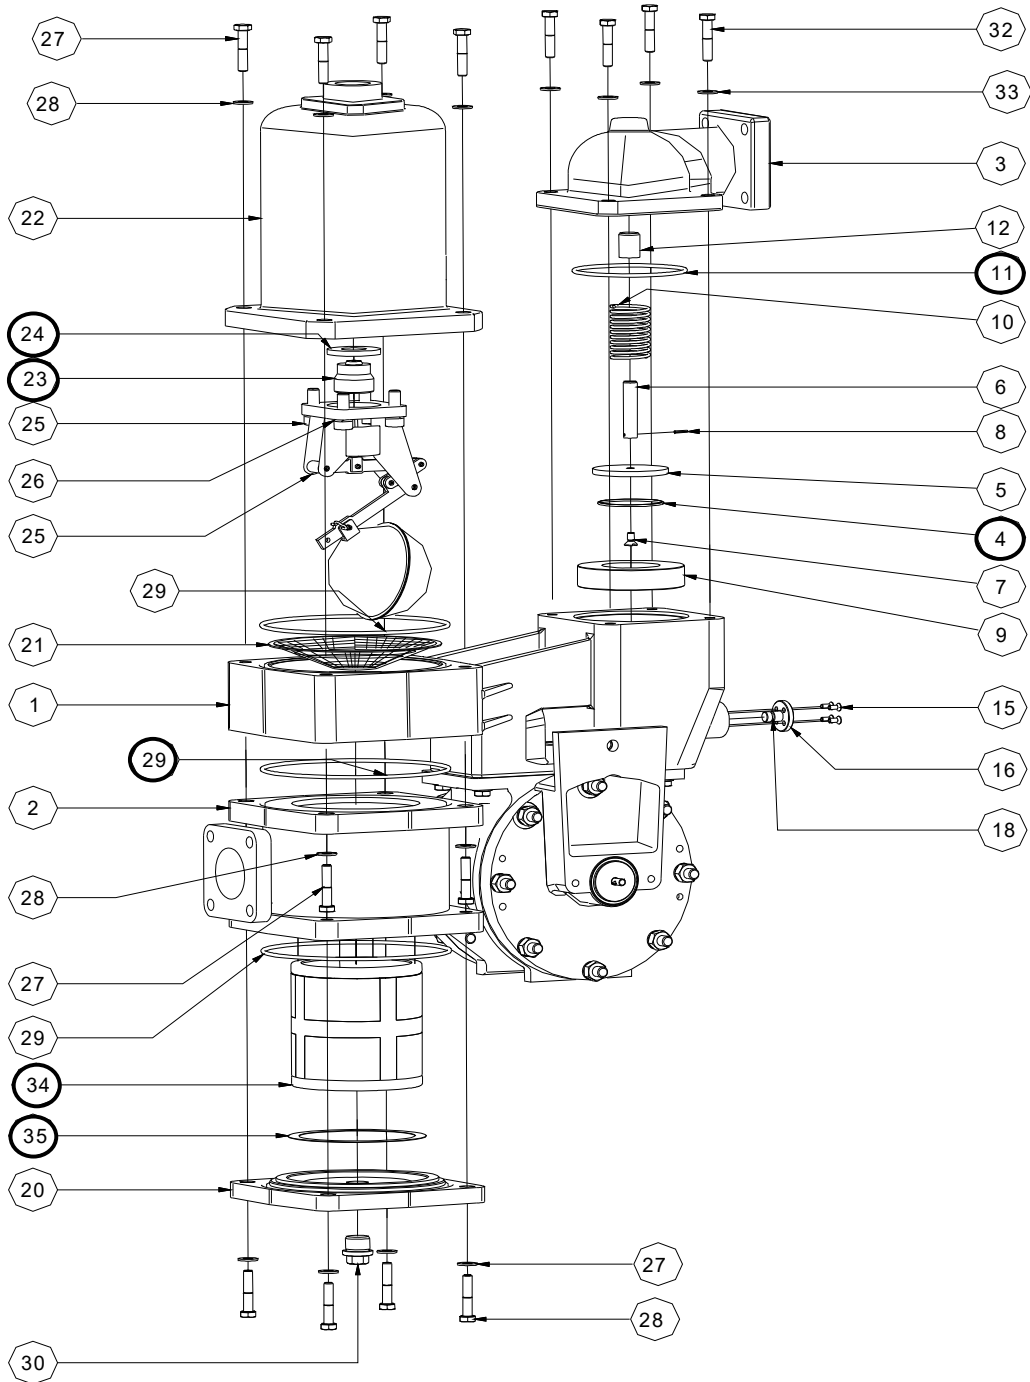

MOUVEX **PARTS LIST**
MODEL Spare parts for ISOIL meters

PLT : MA / 026 027 038

Section	ISOIL
Effective	September 2020
Replaces	November 2018

METER ISOIL SBM 75

METER ISOIL SBM 75

ASSIEME CONTATORE VOLUMETRICO SBM75
 ASSEMBLY SBM75 P.D. METER

DIS.6474/1M

REV. A

METER ISOIL SBM 75

Article code	Description	Quantity	Reference	Wear parts	Notes
AUX227652	Valve seal (Viton® *)	1	4 - page 2		▲
AUX227636	Cover O'ring	2	7 - page 1		▲
AUX227641	Outlet shaft	1	11 - page 1		▲
AUX227631	Valve body O'ring (Viton® *)	1	11 - page 2		▲
AUX227642	Ball bearing	2	13 - page 1		▲
AUX227643	Cover O'ring	2	16 - page 1		▲
AUX227639	Vane pair assembly (Rilsan right hand)	1	20 - page 1	X	◆
AUX227640	Vane pair assembly (Rilsan left hand)	1	22 - page 1	X	◆
AUX227634	Piston bronze	1	23 - page 2		▲
AUX227633	Valve seal (Viton® *)	1	24 - page 2		▲
AUX227644	Rotor shim (0.025)	2	24 - page 1		▲
AUX227645	Rotor shim (0.050)	2	24 - page 1		▲
AUX227646	Rotor shim (0.10)	2	24 - page 1		▲
AUX227647	Rotor shim (0.20)	2	24 - page 1		▲
AUX227648	Rotor shim (0.30)	2	24 - page 1		▲
AUX227649	Rotor shim (1.00)	2	24 - page 1		▲
AUX227669	Gasket	3	29 - page 2		▲
AUX227653	Strainer basket 60 mesh	1	34 - page 2		▲
AUX229014	Strainer basket 100 mesh	1	34 - page 2		▲
AUX227654	Strainer seal	1	35 - page 2		▲
AUX227684	Spring	1	8 - page 7		▲
AUX226691	Lip seal (not shown)	1	-		▲
AUX227650	Cover shim (0.05) (not shown)	1	-		▲
AUX227651	Cover shim (0.10) (not shown)	1	-		▲

Air Separator / SBM75 / SBM150

Article code	Description	Quantity	Reference	Wear parts	Notes
AUX227684	Spring	1	8 - page 7		▲
AUX227633	Valve seal (Viton® *) (no item number)	1	page 7		▲
AUX227634	Piston bronze (no item number)	1	page 7		▲
AUX228409	Complete cap assembly	1	1 - page 6		◆
AUX239468	Float and valve assembly	1	2 - page 6		◆