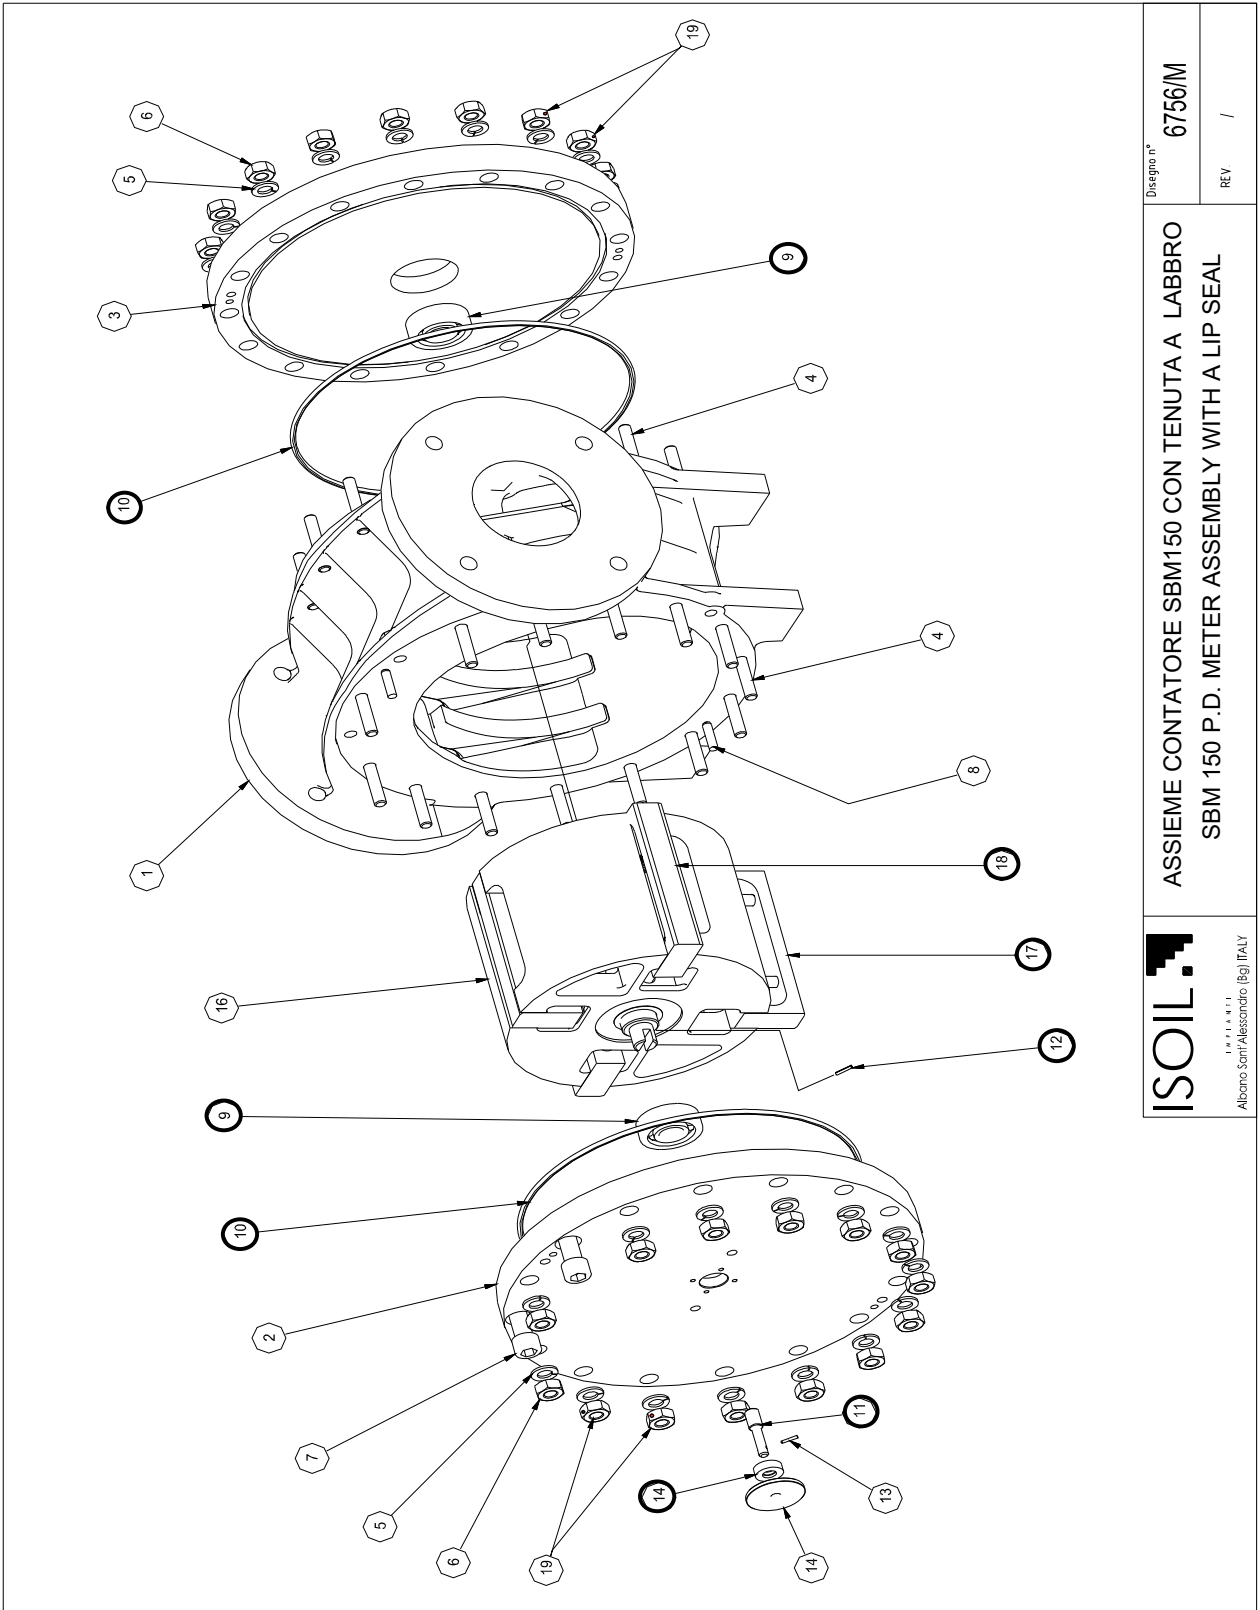

METER ISOIL SBM 150

  ISOIL S.p.A. Albano Scm/Alessandro (Bg) ITALY	Disegno n° 6756/M REV /
	ASSIEME CONTATORE SBM150 CON TENUTA A LABBRO SBM 150 P.D. METER ASSEMBLY WITH A LIP SEAL