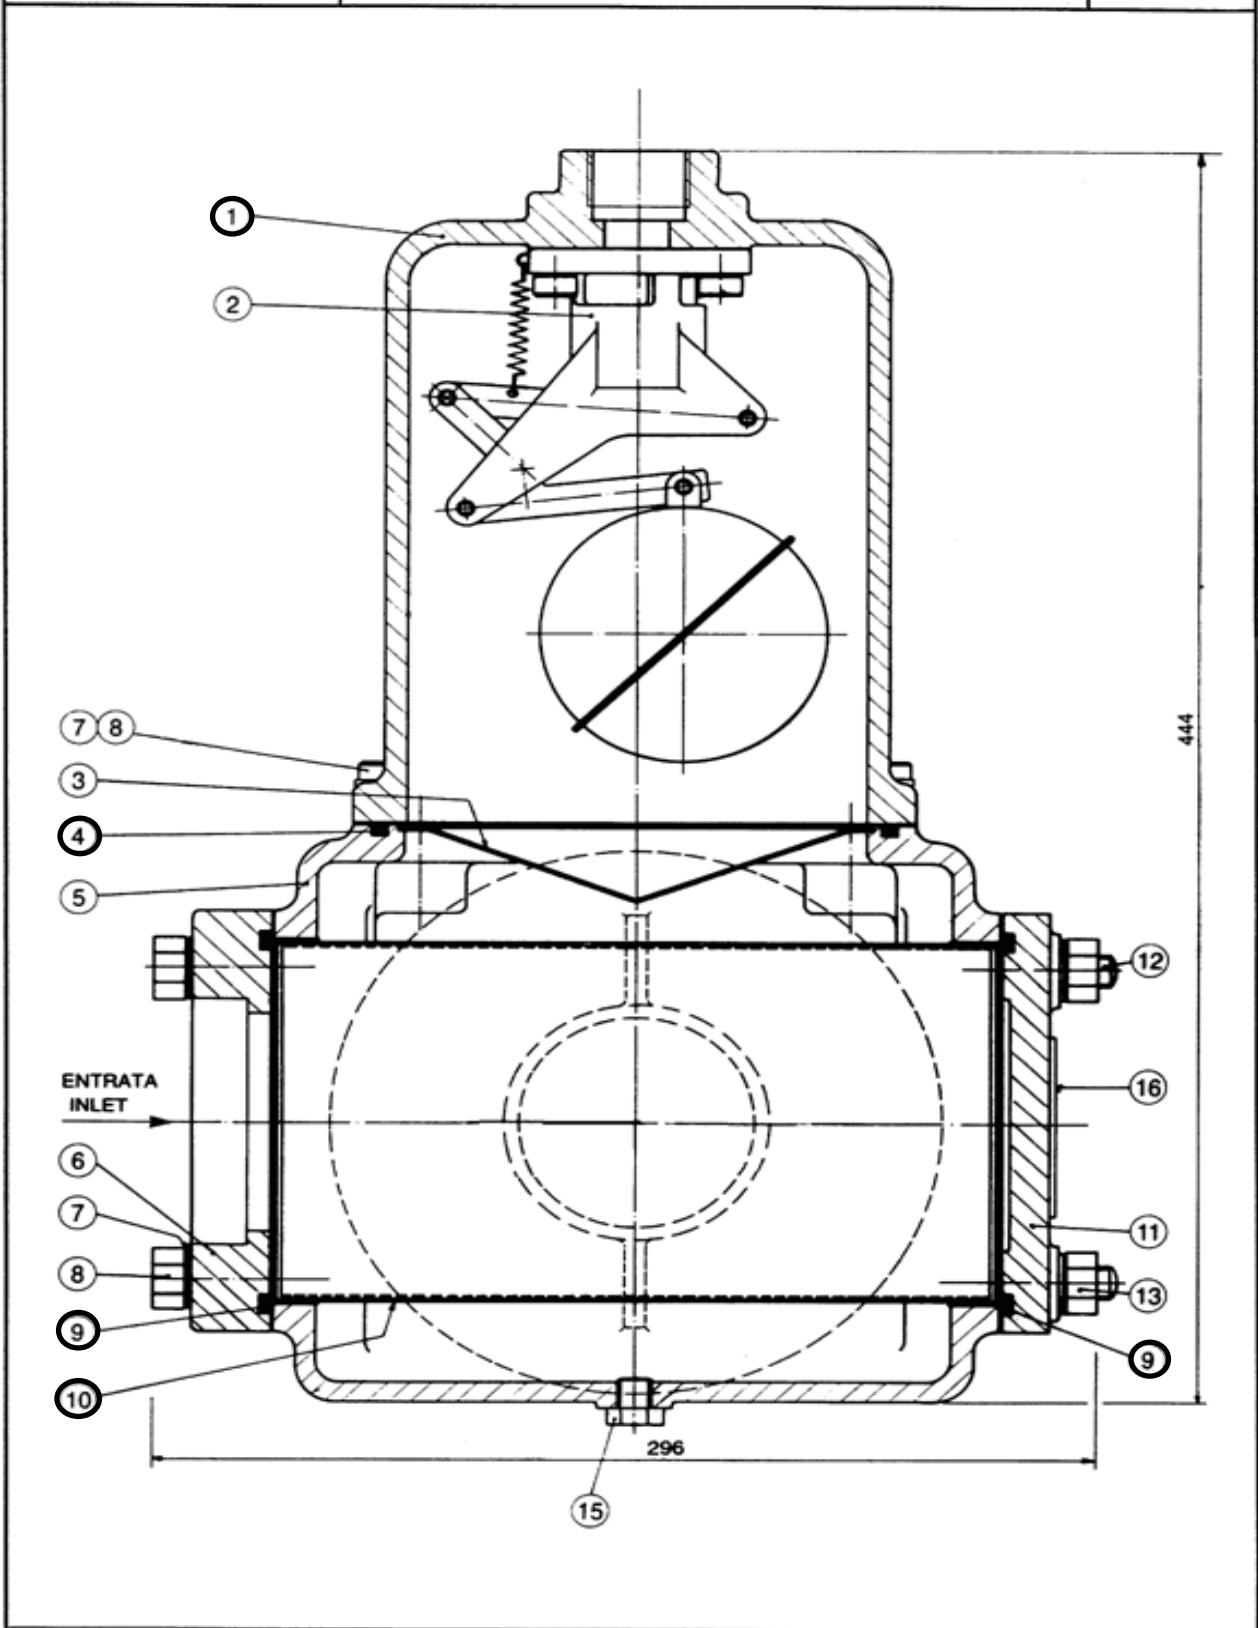

Air Separator / Strainer SBM150

ISOIL

FILTRO DEGASATORE TIPO LS-AS 150
STRAINER AIR SEPARATOR TYPE LS-AS 150

Dis. 570