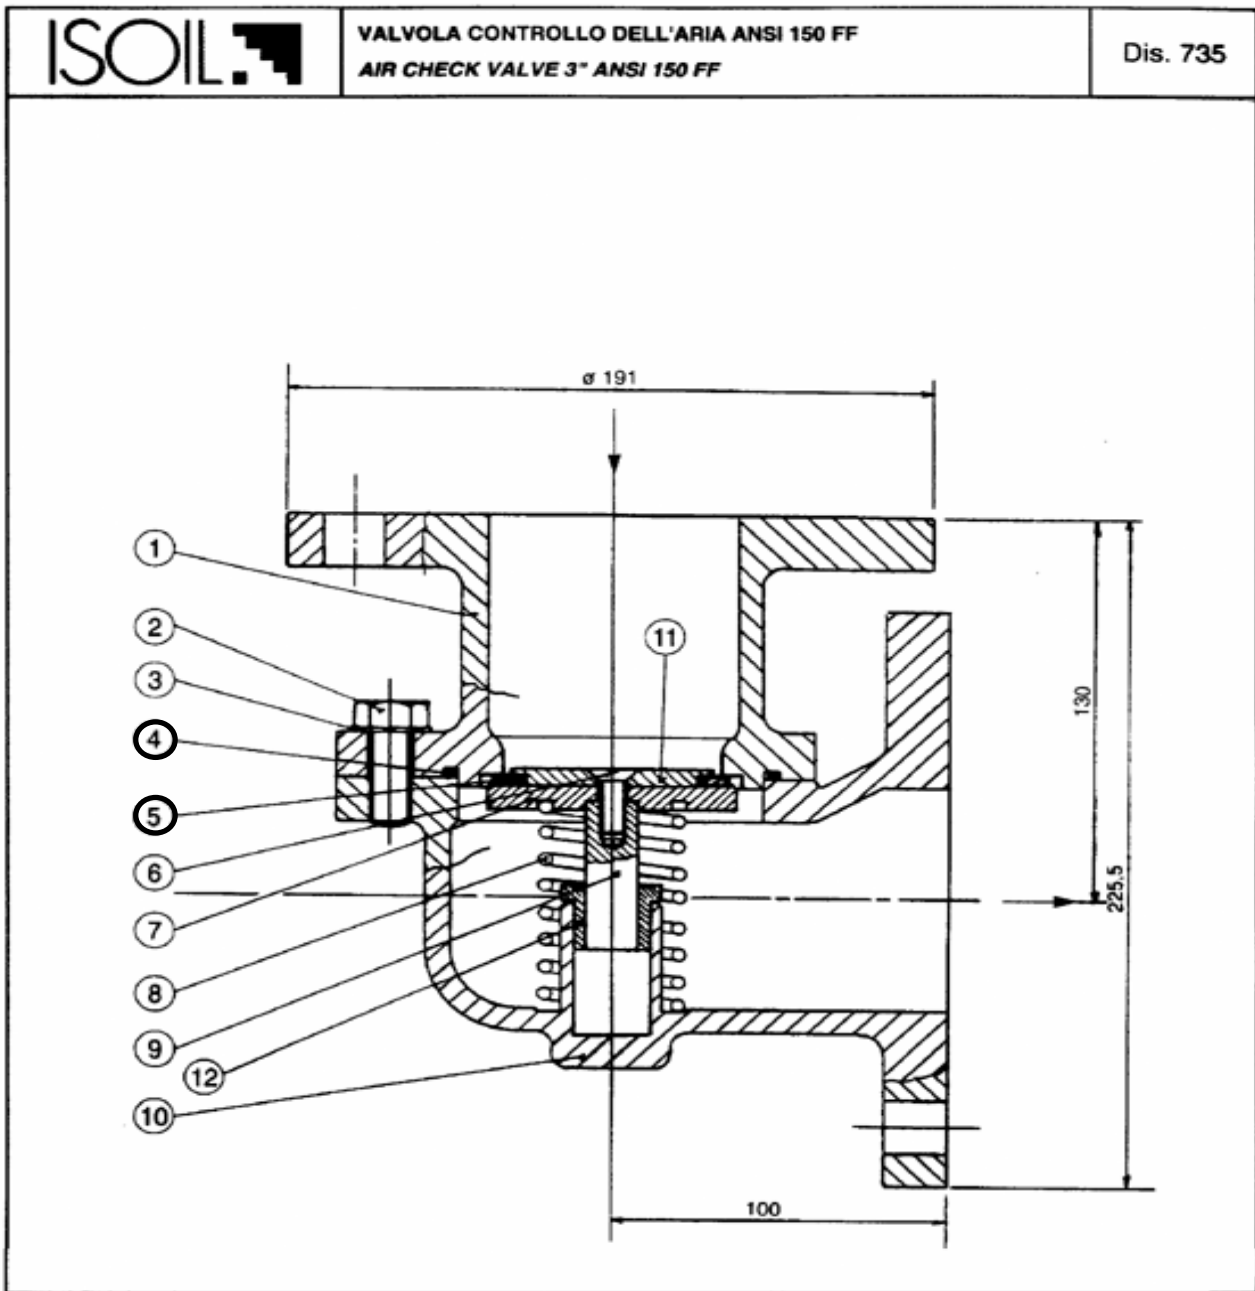

Check valve SBM150

(◆) Sets of parts sold only in a kit or (▲) parts available to order.

Keep this parts lists with Installation, Operation and Maintenance Instructions.
To order the required spare parts, indicate the appropriate CUM numbers.