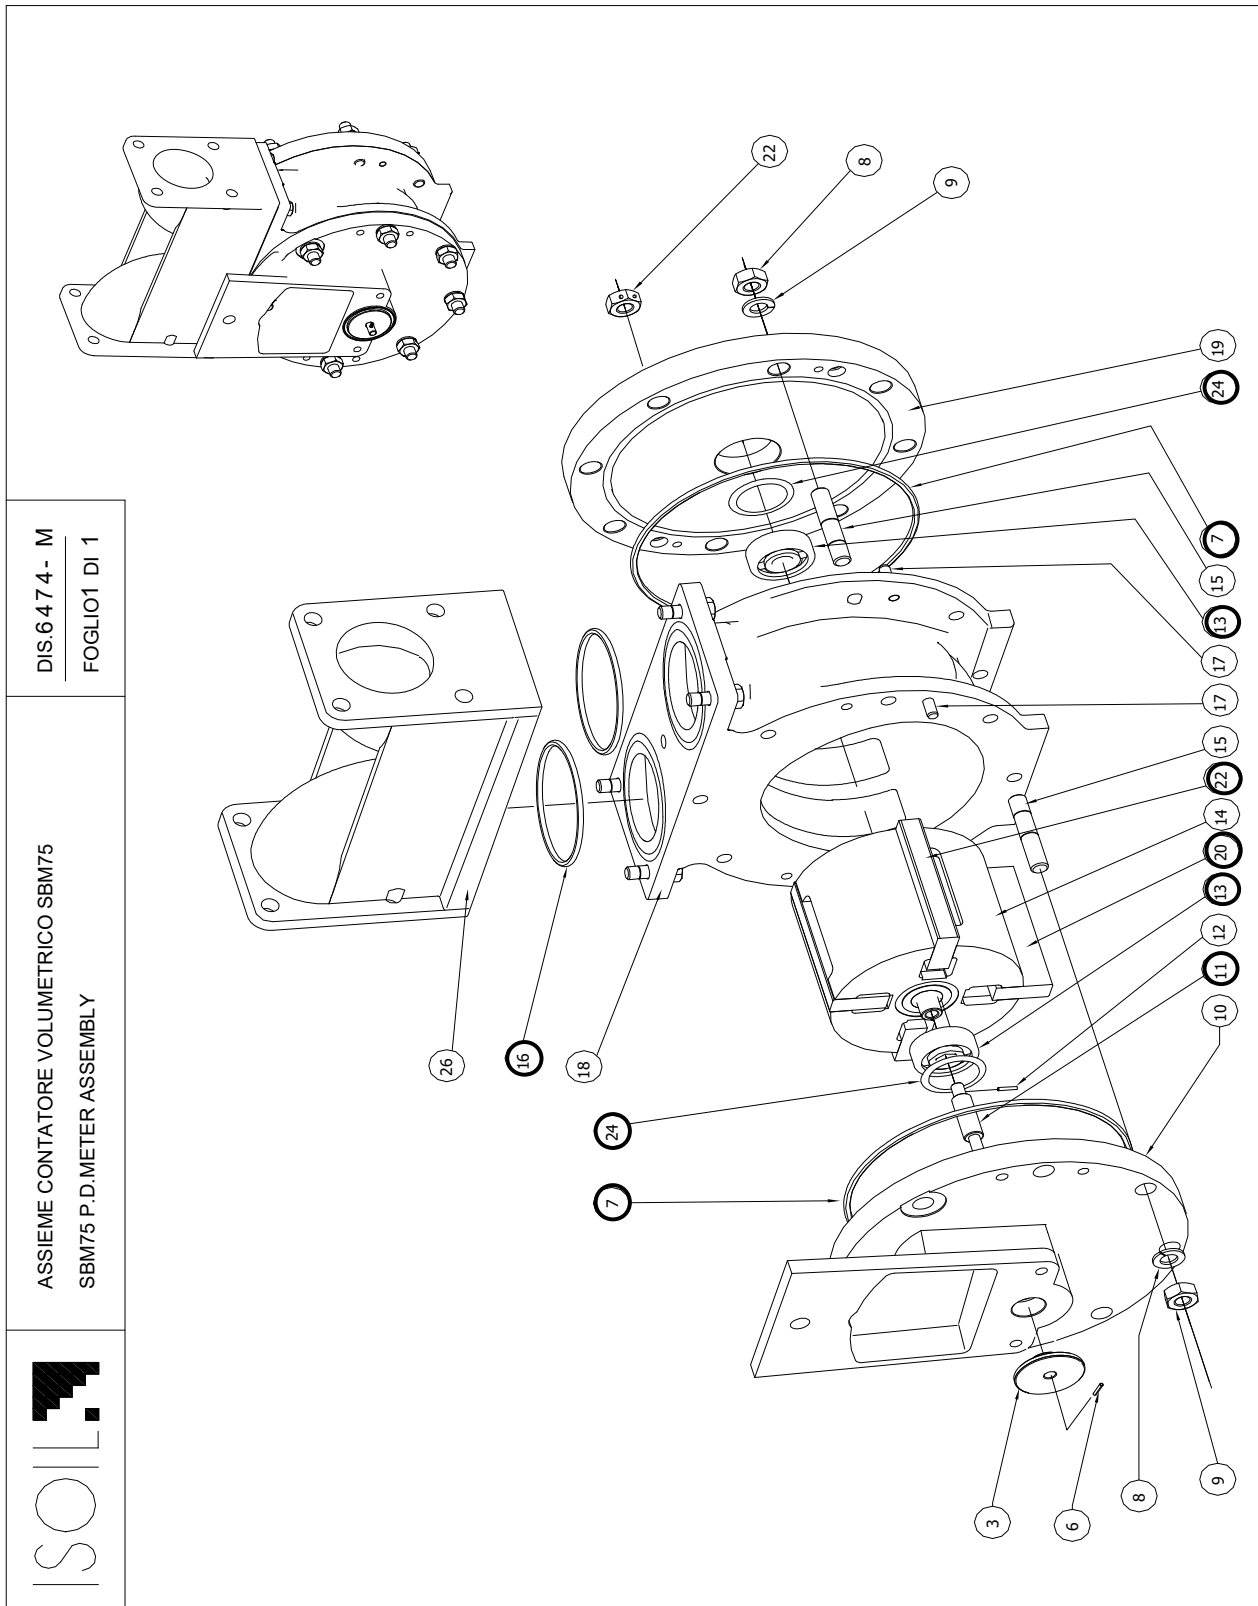

MOUVEX **PARTS LIST**
MODEL Spare parts for ISOIL meters

PLT : MA / 026 027 038

Section	ISOIL
Effective	September 2020
Replaces	November 2018

METER ISOIL SBM 75

METER ISOIL SBM 75

ASSIEME CONTATORE VOLUMETRICO SBM75
 ASSEMBLY SBM75 P.D. METER

DIS.6474/1M

REV. A

METER ISOIL SBM 75

Article code	Description	Quantity	Reference	Wear parts	Notes
AUX227652	Valve seal (Viton® *)	1	4 - page 2		▲
AUX227636	Cover O'ring	2	7 - page 1		▲
AUX227641	Outlet shaft	1	11 - page 1		▲
AUX227631	Valve body O'ring (Viton® *)	1	11 - page 2		▲
AUX227642	Ball bearing	2	13 - page 1		▲
AUX227643	Cover O'ring	2	16 - page 1		▲
AUX227639	Vane pair assembly (Rilsan right hand)	1	20 - page 1	X	◆
AUX227640	Vane pair assembly (Rilsan left hand)	1	22 - page 1	X	◆
AUX227634	Piston bronze	1	23 - page 2		▲
AUX227633	Valve seal (Viton® *)	1	24 - page 2		▲
AUX227644	Rotor shim (0.025)	2	24 - page 1		▲
AUX227645	Rotor shim (0.050)	2	24 - page 1		▲
AUX227646	Rotor shim (0.10)	2	24 - page 1		▲
AUX227647	Rotor shim (0.20)	2	24 - page 1		▲
AUX227648	Rotor shim (0.30)	2	24 - page 1		▲
AUX227649	Rotor shim (1.00)	2	24 - page 1		▲
AUX227669	Gasket	3	29 - page 2		▲
AUX227653	Strainer basket 60 mesh	1	34 - page 2		▲
AUX229014	Strainer basket 100 mesh	1	34 - page 2		▲
AUX227654	Strainer seal	1	35 - page 2		▲
AUX227684	Spring	1	8 - page 7		▲
AUX226691	Lip seal (not shown)	1	-		▲
AUX227650	Cover shim (0.05) (not shown)	1	-		▲
AUX227651	Cover shim (0.10) (not shown)	1	-		▲

OIL FOR GEAR BOX

Article code	Description	Quantity	Reference	Wear parts	Notes
AUX318625	Can of oil (0,6 L)	1			▲

(◆) Sets of parts sold only in a kit or (▲) parts available to order.

* Viton® is registered trademark of E.I. DuPont.