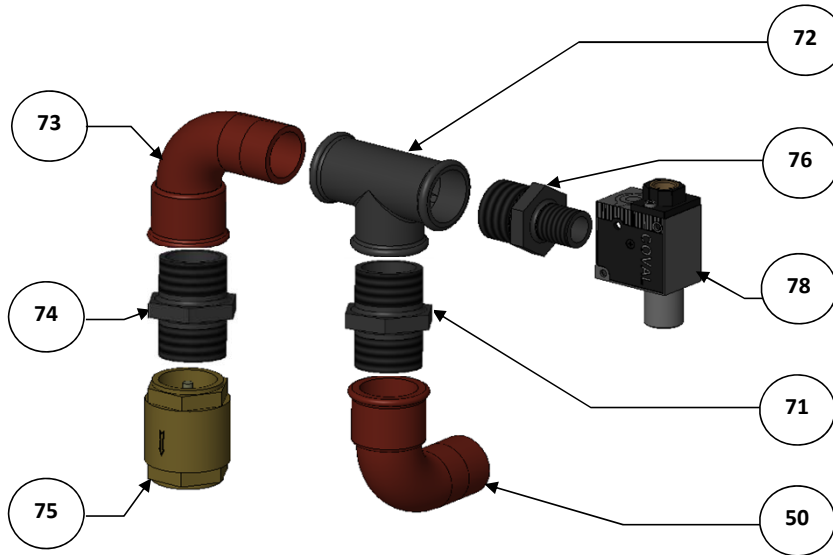

(See Instructions 1101-T00 for Installation, Operation and Maintenance)

Section	1101
Effective	October 2012
Replaces	New

Reference			Description	Qty order / (in pump)	Article code	Kit/Part
Ass.	Part	Available				
131		◆	Ejector vacuum kit for A25 & AS25 pumps	1	314827.00	
	50		Elbow	(1)		
	71		Nipple	(1)		
	72		T junction	(1)		
	73		Elbow	(1)		
	74		Nipple	(1)		
	75		Check valve	(1)		
	76		Nipple	(1)		
	78	▲	Ejector	(1)	217749	

(◆) Sets of parts or (▲) parts available to order.

■ Kit/Part for maintenance • Wear parts

Keep this parts lists with Installation, Operation and Maintenance Instructions.

Z.I. la Plaine des Isles - 2 rue des Caillottes F-89000 AUXERRE - FRANCE
Tél : +33 (0)3 86 49 86 30 • Fax : +33 (0)3 86 49 87 17
contact@mouvex.com • www.mouvex.com