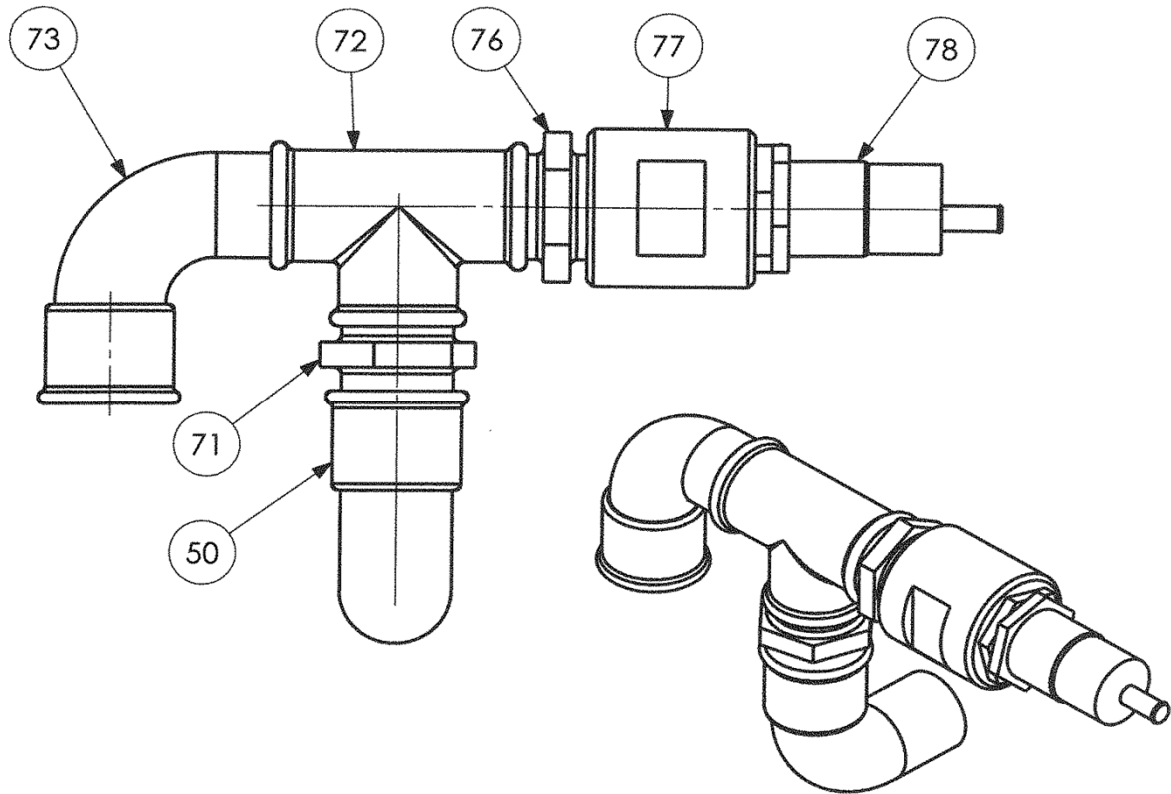

PARTS LIST

PUMP

AS25

Keep this parts lists with Installation, Operation and Maintenance Instructions.

To order the required spare parts, indicate the desired Reference(s).

- ◆ Sets of parts or parts available to order.

AS25

PUNCTURE DETECTION KIT

EJECTOR VACUUM KIT

Elbow 50 : on the pump

AS25

* 1, 2, 4... : Quantity in equipment - (1), (2), (4)... : Quantity in kit

Item	Available	Description	Qty*	Ref.	Maintenance kit	Wear part
2	◆	COVER	1	220192		
3	◆	WHEEL (CLOSE COUPLING BORE 60)	1	218020		
6	◆	BOOT - EPDM	2	217013		
7	◆	HOSE CLAMP	2	217050		
8	◆	HOSE CLAMP	2	219744		
9	◆	HOSE CLAMP	2	218999		
10	◆	COVER SEAL - FKM	1	220200		●
12	◆	INSERT STAINLESS STEEL	2	217461		
12	◆	INSERT PPH	2	217052		
12	◆	INSERT PVDF	2	217053		
15	◆	WINDOW	1	220208		
16	◆	HOSE EPDM	1	218723	■	●
16	◆	HOSE NBR	1	229476	■	●
16	◆	HOSE NR	1	218721	■	●
18	◆	BRACKET	4	219094		
19	◆	EXPANSABLE TAPER LOCK	1	218022		
26	◆	LIP SEAL	1	220215		
46	◆	WINDOW SEAL EPDM	1	217040		
114	◆	SET OF SHIMS	1	312357.00		
4		REMOVABLE SHIM	(12)			
117	◆	BEARING BOX	1	312790.00		
101		BEARING BOX	(1)			
102		SHAFT	(1)			
103		BEARING	(1)			
104		BEARING	(1)			
105		SEAL	(1)			
106		GREASE NIPPLE	(1)			
107		SEAL	(1)			
108		KEY	(1)			
119	◆	SET OF ALUMINIUM SHOES	1	312788.00		
5		SHOE	(2)			
30		PIN	(2)			
130	◆	PUNCTURE DETECTION KIT	1	311840.00		
130	◆	PUNCTURE DETECTION KIT ATEX	1	313739.00		
50		ELBOW	(1)			
71		NIPPLE	(1)			
72		T JUNCTION	(1)			
73		ELBOW	(1)			
76		NIPPLE	(1)			
77		SLEEVE	(1)			
78		CAPACITIVE DETECTOR	(1)			
84		AMPLIFIER (WITH ATEX KIT)	(1)			
131	◆	EJECTOR VACUUM KIT FOR A25_AS25 PUMPS	1	314827.00		
50		ELBOW	(1)			
71		NIPPLE	(1)			
72		T JUNCTION	(1)			
73		ELBOW	(1)			
74		NIPPLE	(1)			
75		VALVE	(1)			
76		NIPPLE	(1)			
78A	◆	EJECTOR	1	217749		
1100C	◆	LUBRICANT - GLYCERIN (CAN 2L)	1	314221.00	■	●
1100J	◆	LUBRICANT - GLYCERIN (CAN 1L)	1	314220.00		●