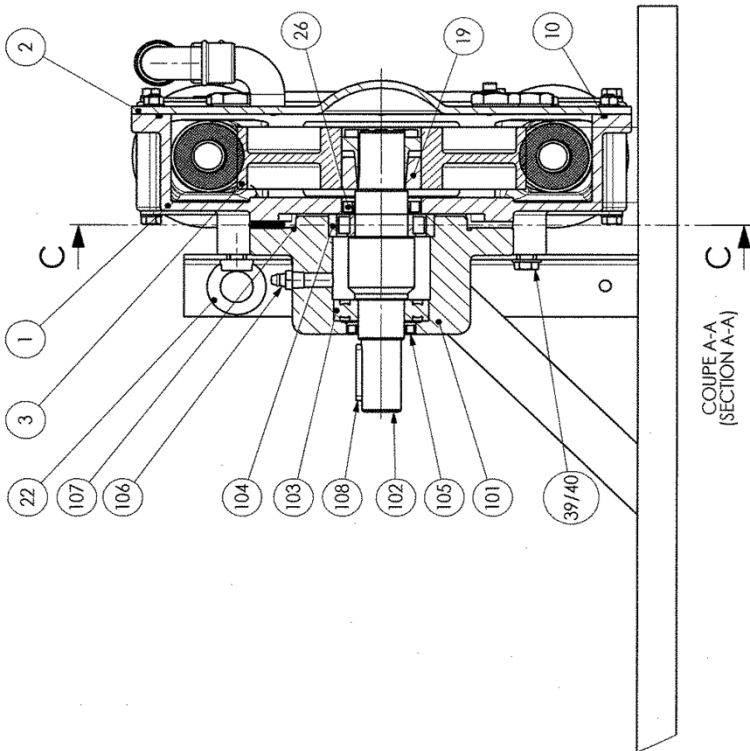

PARTS LIST

PUMP

AS25

Keep this parts lists with Installation, Operation and Maintenance Instructions.

To order the required spare parts, indicate the desired Reference(s).

- ◆ Sets of parts or parts available to order.

AS25

PUNCTURE DETECTION KIT

EJECTOR VACUUM KIT

Elbow 50 : on the pump

AS25

* 1, 2, 4... : Quantity in equipment - (1), (2), (4)... : Quantity in kit

Item	Available	Description	Qty*	Ref.	Maintenance kit	Wear part
2	◆	COVER	1	220192		
3	◆	WHEEL (CLOSE COUPLING BORE 60)	1	218020		
6	◆	BOOT - EPDM	2	217013		
7	◆	HOSE CLAMP	2	217050		
8	◆	HOSE CLAMP	2	219744		
9	◆	HOSE CLAMP	2	218999		
10	◆	COVER SEAL - FKM	1	220200		●
12	◆	INSERT STAINLESS STEEL	2	217461		
12	◆	INSERT PPH	2	217052		
12	◆	INSERT PVDF	2	217053		
15	◆	WINDOW	1	220208		
16	◆	HOSE EPDM	1	218723	■	●
16	◆	HOSE NBR	1	229476	■	●
16	◆	HOSE NR	1	218721	■	●
18	◆	BRACKET	4	219094		
19	◆	EXPANSABLE TAPER LOCK	1	218022		
26	◆	LIP SEAL	1	220215		
46	◆	WINDOW SEAL EPDM	1	217040		
114	◆	SET OF SHIMS	1	312357.00		
4		REMOVABLE SHIM	(12)			
117	◆	BEARING BOX	1	312790.00		
101		BEARING BOX	(1)			
102		SHAFT	(1)			
103		BEARING	(1)			
104		BEARING	(1)			
105		SEAL	(1)			
106		GREASE NIPPLE	(1)			
107		SEAL	(1)			
108		KEY	(1)			
119	◆	SET OF ALUMINIUM SHOES	1	312788.00		
5		SHOE	(2)			
30		PIN	(2)			
130	◆	PUNCTURE DETECTION KIT	1	311840.00		
130	◆	PUNCTURE DETECTION KIT ATEX	1	313739.00		
50		ELBOW	(1)			
71		NIPPLE	(1)			
72		T JUNCTION	(1)			
73		ELBOW	(1)			
76		NIPPLE	(1)			
77		SLEEVE	(1)			
78		CAPACITIVE DETECTOR	(1)			
84		AMPLIFIER (WITH ATEX KIT)	(1)			
131	◆	EJECTOR VACUUM KIT FOR A25_AS25 PUMPS	1	314827.00		
50		ELBOW	(1)			
71		NIPPLE	(1)			
72		T JUNCTION	(1)			
73		ELBOW	(1)			
74		NIPPLE	(1)			
75		VALVE	(1)			
76		NIPPLE	(1)			
78A	◆	EJECTOR	1	217749		
1100C	◆	LUBRICANT - GLYCERIN (CAN 2L)	1	314221.00	■	●
1100J	◆	LUBRICANT - GLYCERIN (CAN 1L)	1	314220.00		●