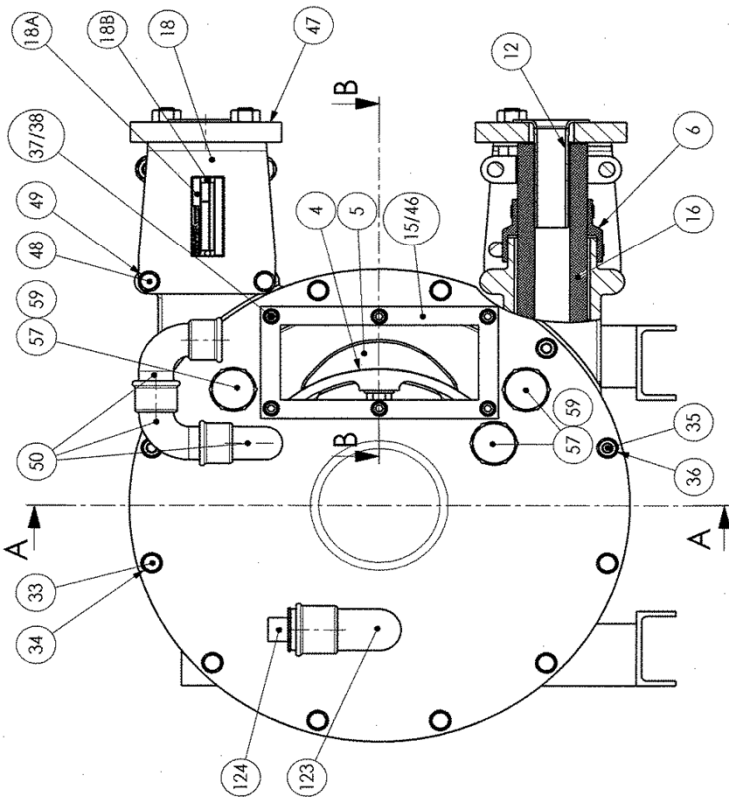

PARTS LIST

PUMP

AS25

Keep this parts lists with Installation, Operation and Maintenance Instructions.

To order the required spare parts, indicate the desired Reference(s).

- ◆ Sets of parts or parts available to order.

AS25

PUNCTURE DETECTION KIT

EJECTOR VACUUM KIT

Elbow 50 : on the pump

AS25

* 1, 2, 4... : Quantity in equipment - (1), (2), (4)... : Quantity in kit

Item	Available	Description	Qty*	Ref.	Maintenance kit	Wear part
2	◆	COVER	1	220192		
3	◆	WHEEL (CLOSE COUPLING BORE 60)	1	218020		
6	◆	BOOT - EPDM	2	217013		
7	◆	HOSE CLAMP	2	217050		
8	◆	HOSE CLAMP	2	219744		
9	◆	HOSE CLAMP	2	218999		
10	◆	COVER SEAL - FKM	1	220200		●
12	◆	INSERT STAINLESS STEEL	2	217461		
12	◆	INSERT PPH	2	217052		
12	◆	INSERT PVDF	2	217053		
15	◆	WINDOW	1	220208		
16	◆	HOSE EPDM	1	218723	■	●
16	◆	HOSE NBR	1	229476	■	●
16	◆	HOSE NR	1	218721	■	●
18	◆	BRACKET	4	219094		
19	◆	EXPANSABLE TAPER LOCK	1	218022		
26	◆	LIP SEAL	1	220215		
46	◆	WINDOW SEAL EPDM	1	217040		
114	◆	SET OF SHIMS	1	312357.00		
4		REMOVABLE SHIM	(12)			
117	◆	BEARING BOX	1	312790.00		
101		BEARING BOX	(1)			
102		SHAFT	(1)			
103		BEARING	(1)			
104		BEARING	(1)			
105		SEAL	(1)			
106		GREASE NIPPLE	(1)			
107		SEAL	(1)			
108		KEY	(1)			
119	◆	SET OF ALUMINIUM SHOES	1	312788.00		
5		SHOE	(2)			
30		PIN	(2)			
130	◆	PUNCTURE DETECTION KIT	1	311840.00		
130	◆	PUNCTURE DETECTION KIT ATEX	1	313739.00		
50		ELBOW	(1)			
71		NIPPLE	(1)			
72		T JUNCTION	(1)			
73		ELBOW	(1)			
76		NIPPLE	(1)			
77		SLEEVE	(1)			
78		CAPACITIVE DETECTOR	(1)			
84		AMPLIFIER (WITH ATEX KIT)	(1)			
131	◆	EJECTOR VACUUM KIT FOR A25_AS25 PUMPS	1	314827.00		
50		ELBOW	(1)			
71		NIPPLE	(1)			
72		T JUNCTION	(1)			
73		ELBOW	(1)			
74		NIPPLE	(1)			
75		VALVE	(1)			
76		NIPPLE	(1)			
78A	◆	EJECTOR	1	217749		
1100C	◆	LUBRICANT - GLYCERIN (CAN 2L)	1	314221.00	■	●
1100J	◆	LUBRICANT - GLYCERIN (CAN 1L)	1	314220.00		●