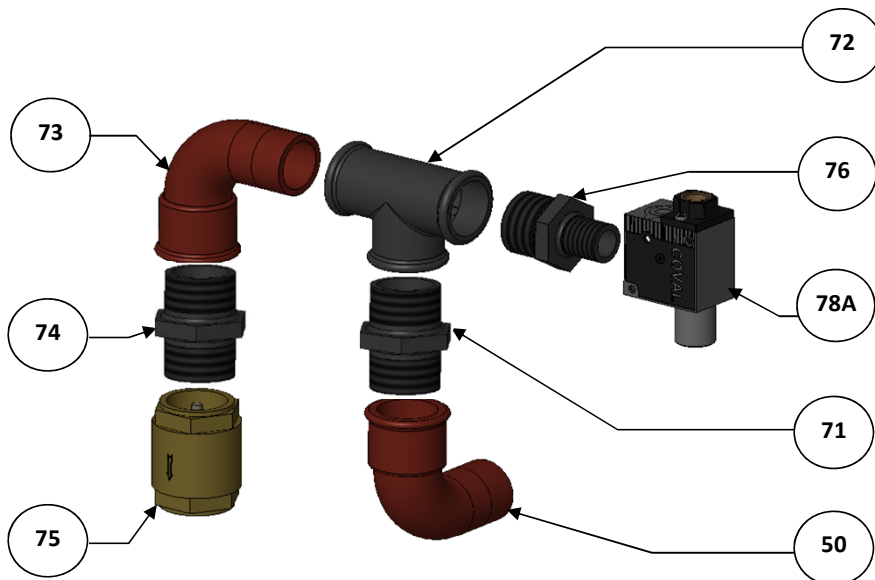

PARTS LIST

PUMP

AS25

Keep this parts lists with Installation, Operation and Maintenance Instructions.

To order the required spare parts, indicate the desired Reference(s).

- ◆ Sets of parts or parts available to order.

AS25

PUNCTURE DETECTION KIT

EJECTOR VACUUM KIT

Elbow 50 : on the pump

AS25

* 1, 2, 4... : Quantity in equipment - (1), (2), (4)... : Quantity in kit

Item	Available	Description	Qty*	Ref.	Maintenance kit	Wear part
2	◆	COVER	1	220192		
3	◆	WHEEL (CLOSE COUPLING BORE 60)	1	218020		
6	◆	BOOT - EPDM	2	217013		
7	◆	HOSE CLAMP	2	217050		
8	◆	HOSE CLAMP	2	219744		
9	◆	HOSE CLAMP	2	218999		
10	◆	COVER SEAL - FKM	1	220200		●
12	◆	INSERT STAINLESS STEEL	2	217461		
12	◆	INSERT PPH	2	217052		
12	◆	INSERT PVDF	2	217053		
15	◆	WINDOW	1	220208		
16	◆	HOSE EPDM	1	218723	■	●
16	◆	HOSE NBR	1	229476	■	●
16	◆	HOSE NR	1	218721	■	●
18	◆	BRACKET	4	219094		
19	◆	EXPANSABLE TAPER LOCK	1	218022		
26	◆	LIP SEAL	1	220215		
46	◆	WINDOW SEAL EPDM	1	217040		
114	◆	SET OF SHIMS	1	312357.00		
4		REMOVABLE SHIM	(12)			
117	◆	BEARING BOX	1	312790.00		
101		BEARING BOX	(1)			
102		SHAFT	(1)			
103		BEARING	(1)			
104		BEARING	(1)			
105		SEAL	(1)			
106		GREASE NIPPLE	(1)			
107		SEAL	(1)			
108		KEY	(1)			
119	◆	SET OF ALUMINIUM SHOES	1	312788.00		
5		SHOE	(2)			
30		PIN	(2)			
130	◆	PUNCTURE DETECTION KIT	1	311840.00		
130	◆	PUNCTURE DETECTION KIT ATEX	1	313739.00		
50		ELBOW	(1)			
71		NIPPLE	(1)			
72		T JUNCTION	(1)			
73		ELBOW	(1)			
76		NIPPLE	(1)			
77		SLEEVE	(1)			
78		CAPACITIVE DETECTOR	(1)			
84		AMPLIFIER (WITH ATEX KIT)	(1)			
131	◆	EJECTOR VACUUM KIT FOR A25_AS25 PUMPS	1	314827.00		
50		ELBOW	(1)			
71		NIPPLE	(1)			
72		T JUNCTION	(1)			
73		ELBOW	(1)			
74		NIPPLE	(1)			
75		VALVE	(1)			
76		NIPPLE	(1)			
78A	◆	EJECTOR	1	217749		
1100C	◆	LUBRICANT - GLYCERIN (CAN 2L)	1	314221.00	■	●
1100J	◆	LUBRICANT - GLYCERIN (CAN 1L)	1	314220.00		●