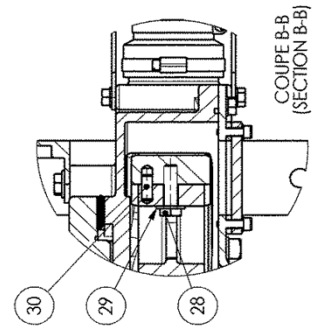

PARTS LIST

PUMP

AS25

Keep this parts lists with Installation, Operation and Maintenance Instructions.

To order the required spare parts, indicate the desired Reference(s).

- ◆ Sets of parts or parts available to order.

AS25

PUNCTURE DETECTION KIT

EJECTOR VACUUM KIT

Elbow 50 : on the pump

AS25

* 1, 2, 4... : Quantity in equipment - (1), (2), (4)... : Quantity in kit

Item	Available	Description	Qty*	Ref.	Maintenance kit	Wear part
2	◆	COVER	1	220192		
3	◆	WHEEL (CLOSE COUPLING BORE 60)	1	218020		
6	◆	BOOT - EPDM	2	217013		
7	◆	HOSE CLAMP	2	217050		
8	◆	HOSE CLAMP	2	219744		
9	◆	HOSE CLAMP	2	218999		
10	◆	COVER SEAL - FKM	1	220200		●
12	◆	INSERT STAINLESS STEEL	2	217461		
12	◆	INSERT PPH	2	217052		
12	◆	INSERT PVDF	2	217053		
15	◆	WINDOW	1	220208		
16	◆	HOSE EPDM	1	218723	■	●
16	◆	HOSE NBR	1	229476	■	●
16	◆	HOSE NR	1	218721	■	●
18	◆	BRACKET	4	219094		
19	◆	EXPANSABLE TAPER LOCK	1	218022		
26	◆	LIP SEAL	1	220215		
46	◆	WINDOW SEAL EPDM	1	217040		
114	◆	SET OF SHIMS	1	312357.00		
4		REMOVABLE SHIM	(12)			
117	◆	BEARING BOX	1	312790.00		
101		BEARING BOX	(1)			
102		SHAFT	(1)			
103		BEARING	(1)			
104		BEARING	(1)			
105		SEAL	(1)			
106		GREASE NIPPLE	(1)			
107		SEAL	(1)			
108		KEY	(1)			
119	◆	SET OF ALUMINIUM SHOES	1	312788.00		
5		SHOE	(2)			
30		PIN	(2)			
130	◆	PUNCTURE DETECTION KIT	1	311840.00		
130	◆	PUNCTURE DETECTION KIT ATEX	1	313739.00		
50		ELBOW	(1)			
71		NIPPLE	(1)			
72		T JUNCTION	(1)			
73		ELBOW	(1)			
76		NIPPLE	(1)			
77		SLEEVE	(1)			
78		CAPACITIVE DETECTOR	(1)			
84		AMPLIFIER (WITH ATEX KIT)	(1)			
131	◆	EJECTOR VACUUM KIT FOR A25_AS25 PUMPS	1	314827.00		
50		ELBOW	(1)			
71		NIPPLE	(1)			
72		T JUNCTION	(1)			
73		ELBOW	(1)			
74		NIPPLE	(1)			
75		VALVE	(1)			
76		NIPPLE	(1)			
78A	◆	EJECTOR	1	217749		
1100C	◆	LUBRICANT - GLYCERIN (CAN 2L)	1	314221.00	■	●
1100J	◆	LUBRICANT - GLYCERIN (CAN 1L)	1	314220.00		●