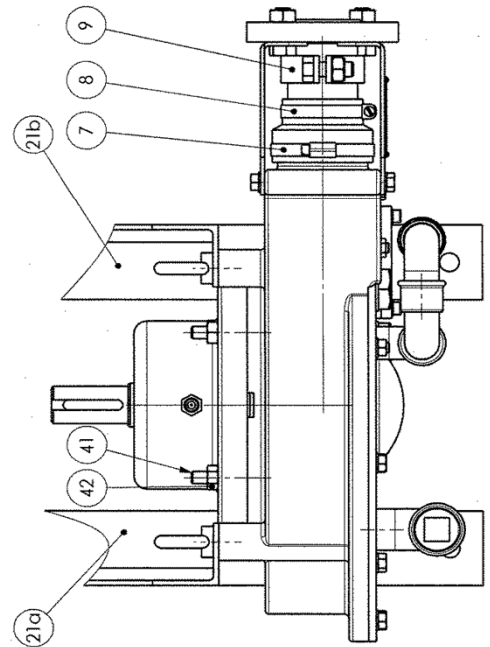

PARTS LIST

PUMP

AS25

Keep this parts lists with Installation, Operation and Maintenance Instructions.

To order the required spare parts, indicate the desired Reference(s).

- ◆ Sets of parts or parts available to order.

AS25

PUNCTURE DETECTION KIT

EJECTOR VACUUM KIT

Elbow 50 : on the pump

AS25

* 1, 2, 4... : Quantity in equipment - (1), (2), (4)... : Quantity in kit

Item	Available	Description	Qty*	Ref.	Maintenance kit	Wear part
2	◆	COVER	1	220192		
3	◆	WHEEL (CLOSE COUPLING BORE 60)	1	218020		
6	◆	BOOT - EPDM	2	217013		
7	◆	HOSE CLAMP	2	217050		
8	◆	HOSE CLAMP	2	219744		
9	◆	HOSE CLAMP	2	218999		
10	◆	COVER SEAL - FKM	1	220200		●
12	◆	INSERT STAINLESS STEEL	2	217461		
12	◆	INSERT PPH	2	217052		
12	◆	INSERT PVDF	2	217053		
15	◆	WINDOW	1	220208		
16	◆	HOSE EPDM	1	218723	■	●
16	◆	HOSE NBR	1	229476	■	●
16	◆	HOSE NR	1	218721	■	●
18	◆	BRACKET	4	219094		
19	◆	EXPANSABLE TAPER LOCK	1	218022		
26	◆	LIP SEAL	1	220215		
46	◆	WINDOW SEAL EPDM	1	217040		
114	◆	SET OF SHIMS	1	312357.00		
4		REMOVABLE SHIM	(12)			
117	◆	BEARING BOX	1	312790.00		
101		BEARING BOX	(1)			
102		SHAFT	(1)			
103		BEARING	(1)			
104		BEARING	(1)			
105		SEAL	(1)			
106		GREASE NIPPLE	(1)			
107		SEAL	(1)			
108		KEY	(1)			
119	◆	SET OF ALUMINIUM SHOES	1	312788.00		
5		SHOE	(2)			
30		PIN	(2)			
130	◆	PUNCTURE DETECTION KIT	1	311840.00		
130	◆	PUNCTURE DETECTION KIT ATEX	1	313739.00		
50		ELBOW	(1)			
71		NIPPLE	(1)			
72		T JUNCTION	(1)			
73		ELBOW	(1)			
76		NIPPLE	(1)			
77		SLEEVE	(1)			
78		CAPACITIVE DETECTOR	(1)			
84		AMPLIFIER (WITH ATEX KIT)	(1)			
131	◆	EJECTOR VACUUM KIT FOR A25_AS25 PUMPS	1	314827.00		
50		ELBOW	(1)			
71		NIPPLE	(1)			
72		T JUNCTION	(1)			
73		ELBOW	(1)			
74		NIPPLE	(1)			
75		VALVE	(1)			
76		NIPPLE	(1)			
78A	◆	EJECTOR	1	217749		
1100C	◆	LUBRICANT - GLYCERIN (CAN 2L)	1	314221.00	■	●
1100J	◆	LUBRICANT - GLYCERIN (CAN 1L)	1	314220.00		●