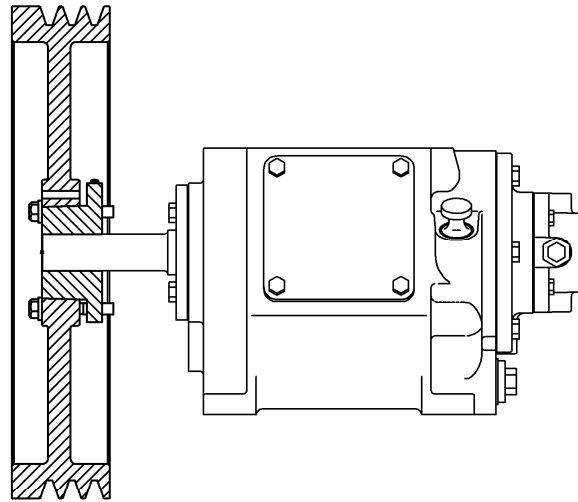

Flywheel Assembly:

S1106

Models LB081B, LB082B, LB161B, LB162B

Models LB361B, LB362C

Ref	Description	Qty	Part No
23	Key	1	792167
55A	Hub (SF 1.25")	1	790563
57	Flywheel Assembly	1	792073
57A	Flywheel	1	792197

Ref	Description	Qty	Part No
23	Key	1	793167
55A	Hub	1	790143
57	Flywheel Assembly	1	793047
57A	Flywheel	1	792197