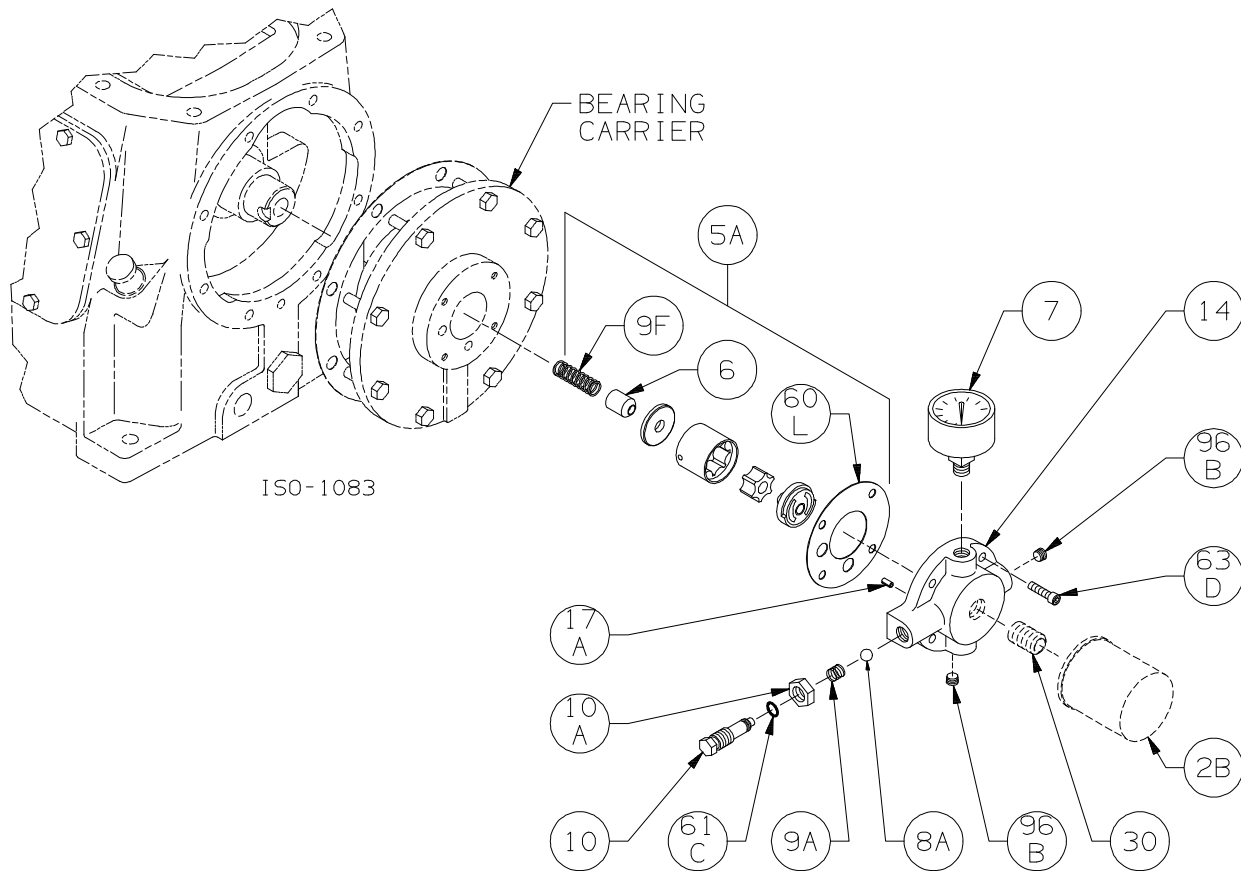

### Bulletins Needed For Complete Parts List

This page	5E-011
Crankcase	5F-011
Oil Pump	5G-011
Flywheel	5H-010
Crosshead	5J-010
Cylinder	5L-010
Head	5M-010

Notes:

**Crankcase Assembly: Models LB161B, LB162B**

Ref	Description	Qty	Part No
20	Bearing Cover Plate	1	793106
21	Oil Seal	1	793143
22A	Bearing Adjustment Shim Kit	1	793133
30	Oil Filter Fitting	1	794725
60A	Gasket - Oil Screen *	1	792136
60B	Gasket - Oil Screen Plug *	1	792123
60C	Gasket - Inspection Plate *	1	792122
60D	Gasket - Bearing Carrier Assembly*	1	792124
60L	Gasket - Oil Pump Cover *	1	794721
61A	O-Ring - Oil Screen *	1	792175
61D	O-Ring - Oil Bayonet *	1	792174
63C	Capscrew - Hex Hd	4	793116
63D	Capscrew - Soc Hd	4	790559
63E	Capscrew - Hex Hd	4	792093
63U	Capscrew - Hex Hd	6	792093
72B	Elbow	1	790453
73A	Pipe Plug	1	792166
96A	Pipe Plug	1	790488
96B	Pipe Plug	2	790309

\* Included in Gasket Sets

**Oil Pump Detail:**

Models LB081B, LB082B, LB161B, LB162B, LB361B, LB362C,  
LB601B, LB602B, LB602C, LB942A, LB942B, LB943B

ISO1083

Ref	Description	Qty	Part No
2B	Oil Filter	1	794726
5A	Oil Pump Kit (with 6, 9F, 60L)		794760
6	Oil Pump Cone	1	794750
7	Oil Pressure Gauge	1	790012
8A	Oil Pressure Adj. Ball	1	792154
9A	Oil Pressure Adj. Spring	1	792153
9F	Oil Pump Spring	1	794751
10	Oil Pressure Adj. Screw	1	792148
10A	Locknut	1	792152

Ref	Description	Qty	Part No
14	Oil Pump Cover Assembly - For Filter	1	794764
	Oil Pump Cover Assembly (both include 17A, 96B)		794763
17A	Roll Pin	1	794753
30	Oil Filter Fitting	1	794725
60L	Gasket - Oil Pump Cover *	1	794721
61C	O-Ring - Adjusting Screw *	1	792168
63D	Capscrew - Socket Head	4	790559
96B	Pipe Plug	2	790309