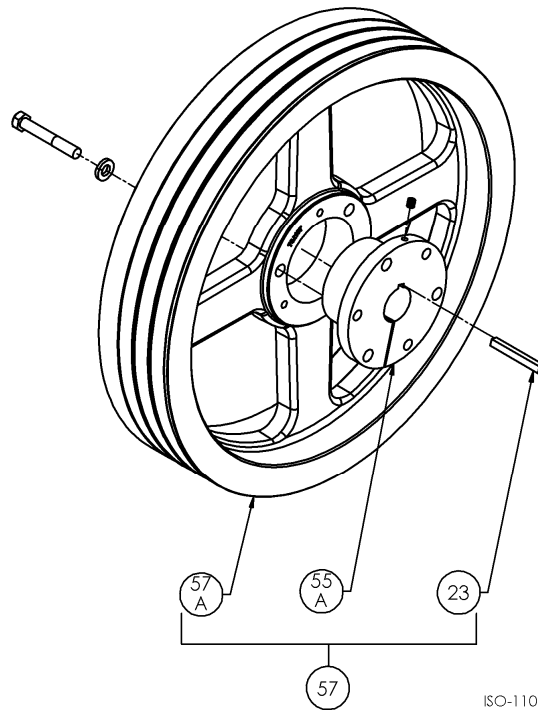

Flywheel Assembly:

S1106

Models LB081B, LB082B, LB161B, LB162B

Models LB361B, LB362C

Ref	Description	Qty	Part No
23	Key	1	792167
55A	Hub (SF 1.25")	1	790563
57	Flywheel Assembly	1	792073
57A	Flywheel	1	792197

Ref	Description	Qty	Part No
23	Key	1	793167
55A	Hub	1	790143
57	Flywheel Assembly	1	793047
57A	Flywheel	1	792197