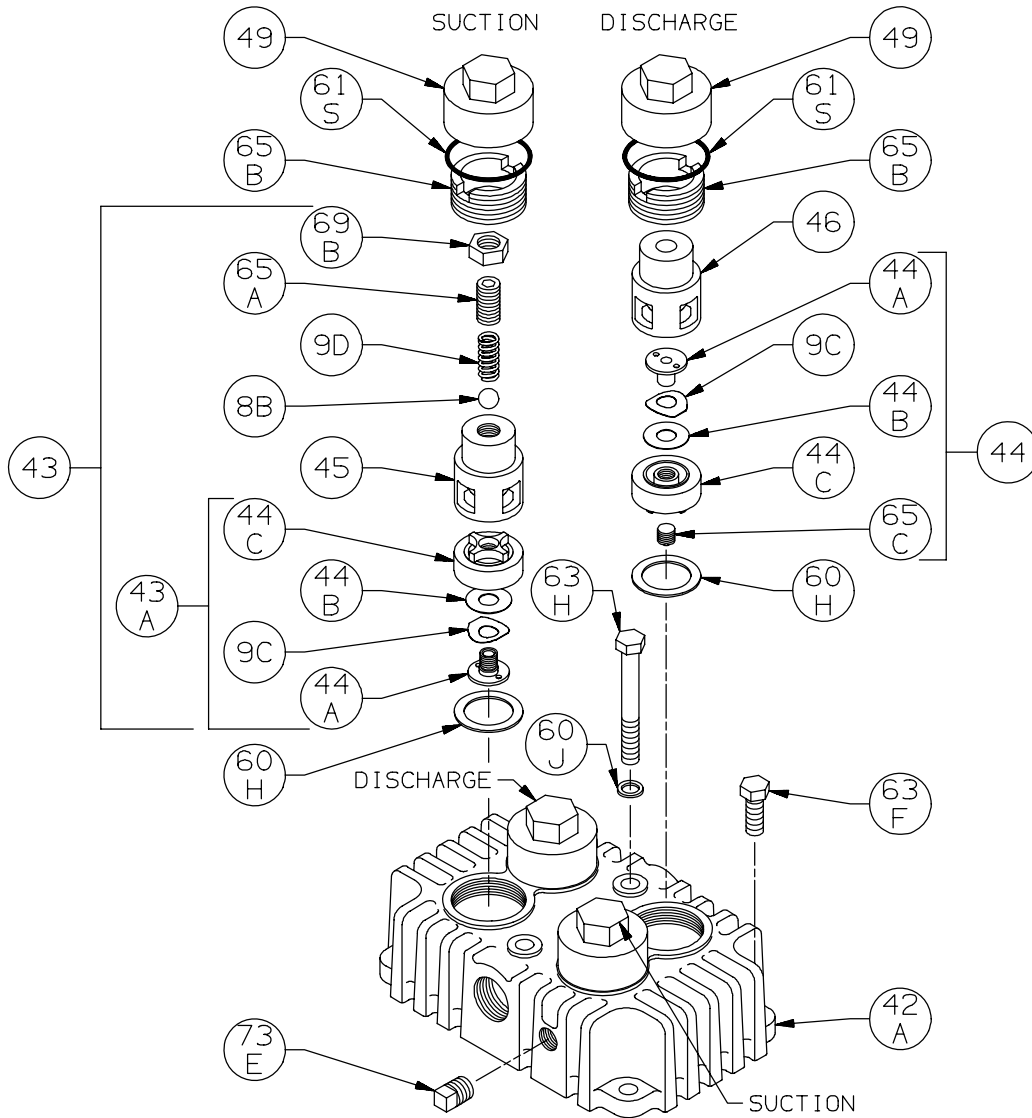

Ref	Description	Qty	Part No
35D	Hold-down Ring	2	793220
60E	Gasket - Inspection Plate *	1	792092
60F	Gasket - Crankcase *	1	792121
61G	O-Ring (Buna-N) Std *	2	792125
62B	Machine Screw - Inspection Plate	8	793096
63F	Capscrew - Hex Hd	6	792093
64A	Connecting Rod Bolt	4	792006
67A	Washer - Packing Box	4	792083
67B	Washer - Packing Spring	2	792087
68A	Connecting Rod Bolt Nut	4	792005
73C	Lock Plug *	6	792030

\* Included in Gasket Sets

\*\* Must be honed after installing

Cylinder Assembly:  
Models LB161, LB161B, LB162B

ISO1034

Ref	Description	Qty	Part No
22B	Piston Shim - 0.015	AR	792034
	Piston Shim - 0.007	AR	792050
36	Cylinder	1	792101
39	Piston	2	792031
40	Expander	6	792022
41	Piston Ring	6	792018
61K	O-Ring *	4	792112
61L	O-Ring *	2	792114
63F	Capscrew - Hex Hd	6	792093
67C	Thrust Washer	2	792033
69A	Piston Nut	2	793022
73C	Lock Plug *	4	793028
73D	Pipe Plug	1	793498

\* Included in Gasket Sets

ISO-1033

Head Assembly: Models LB161, LB161B, LB162, LB162B

ISO1033

Ref	Description	Qty	Part No
8B	Liquid Relief Valve Ball	2	792042
9C	Valve Spring	4	792038
9D	Liquid Relief Valve Spring	2	792045
42A	Head	1	792111
43	Suction Valve Assembly	2	792269
43A	Valve Sub-Assembly	0	792259
44	Discharge Valve Assembly	2	792279
44A	Valve Bumper	4	792235
44B	Valve Disc	4	792037
44C	Valve Body	4	792236
45	Liquid Relief Valve Body	2	792046
46	Cage	2	792051

Ref	Description	Qty	Part No
49	Valve Cap	4	792003
60H	Gasket - Valve *	4	792107
60J	Gasket - Center Head Bolt *	2	792113
61S	O-Ring *	4	792306
63F	Capscrew - Hex Hd	4	792093
63H	Capscrew - Hex Hd	2	792095
65A	Liquid Relief Valve Screw	2	792043
65B	Valve Holddown Screw	4	792002
65C	Screw	2	792234
69B	Nut	2	792044
73E	Pipe Plug	2	793498