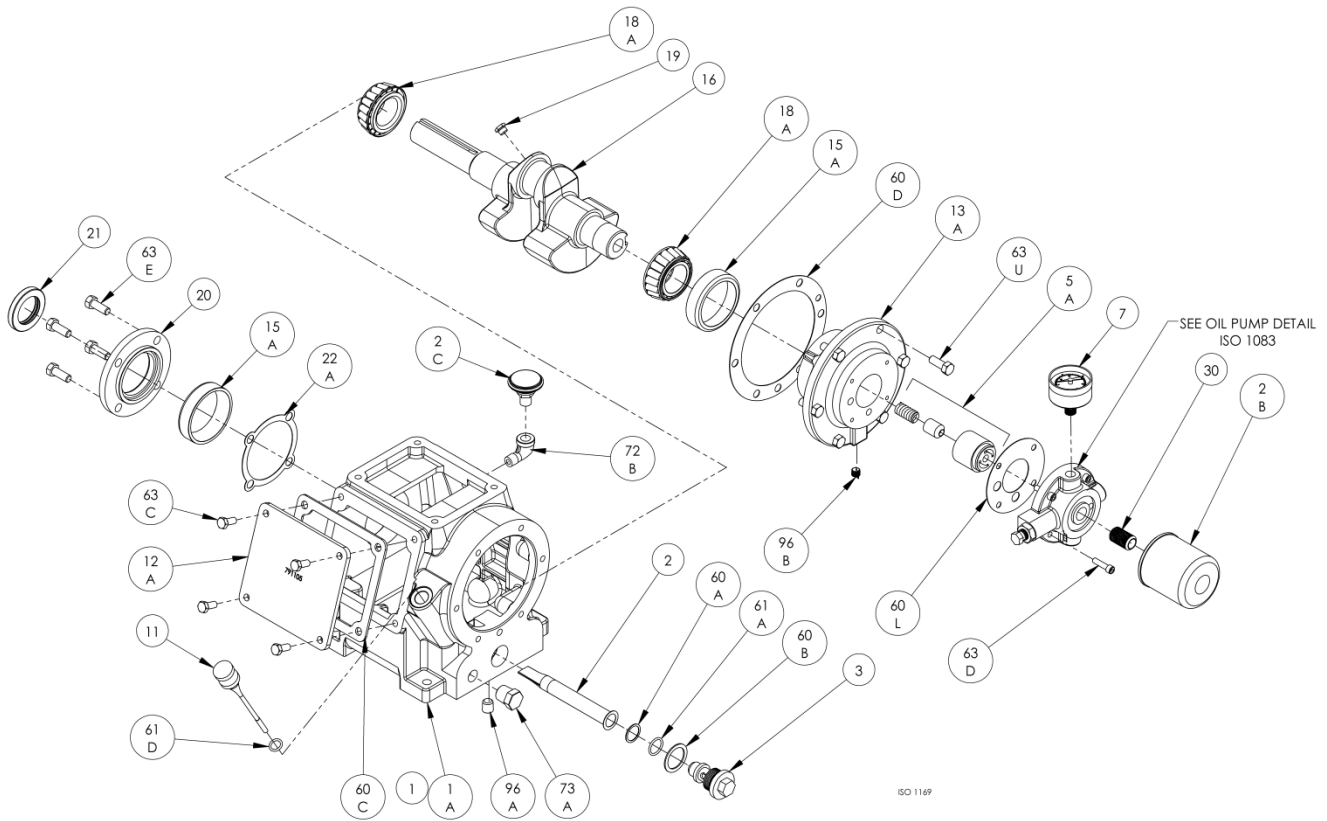

## LB081B PARTS LIST

Serial # \_\_\_\_\_

ID# \_\_\_\_\_

### Gasket Set, Repair Kits and Special Tools

Gasket Set	Buna-N & Aluminum	791197
Top End Repair Kit		791129
Includes Piston Rings & Expanders, Packing Sets, Valves, Gaskets Oil Filter & O-rings		
Intermediate Repair Kit		791130
Includes Top End Kit plus Wrist Pins & Bushings, Connecting Rod Bearings, and Crossheads.		
Packing Installation Tool		790536
Spanner Wrench, 1/4" Adjustable		790316
Wrench for Valve Hold Down Screw		790535
Tool Kit		790199

### Bulletins Needed For Complete Parts List

This page	5E-080
Crankcase	5F-050
Oil Pump	5G-011
Flywheel	5H-010
Crosshead	5J-080
Cylinder	5L-060
Head	5M-040

Suggested Spare Parts for LB081B Compressors:

Part #	Description		Qty./ Unit	Comm. Qty.	Spare Qty.
791197	Gasket Set - Buna-N, Aluminum	T	1	1	1
792259	Suction Valve Sub-Assembly	T	1		1
792279	Discharge Valve	T	1		1
792018	Piston Ring	T	3	3	3
792022	Piston Ring Expander	T	3	3	3
793499	Packing Set	T	1	1	1
794726	Oil Filter	T	1		1
792014	Wrist Pin	I	1		1
792013	Wrist Pin Bushing	I	1	1	1
792012	Conrod Bearing	I	1	1	1
The following parts would normally be required only for major compressor overhaul.					
792029	Crosshead Assembly	I	1		1
793142	Bearing Cone		2		2
793126	Bearing Cup		2		2
792009	Conrod Assembly		1		1
791257	Crankshaft Assembly with Bearing Cones		1		
793133	Bearing Adjustment Shim Kit		1		
794760	Oil Pump Repair Kit		1		
791201	Cylinder		1		
The Following Spare Parts Kits Are Available					
791129	Top End Kit (Includes 'T' Parts)				
791130	Intermediate Kit (Includes 'T' and 'I' Parts)				

Ref	Description	Qty	Part No
14	Oil Pump Cover Assembly - For Filter	1	794764
	Oil Pump Cover Assembly (both include 17A, 96B)		794763
17A	Roll Pin	1	794753
30	Oil Filter Fitting	1	794725
60L	Gasket - Oil Pump Cover *	1	794721
61C	O-Ring - Adjusting Screw *	1	792168
63D	Capscrew - Socket Head	4	790559
96B	Pipe Plug	2	790309