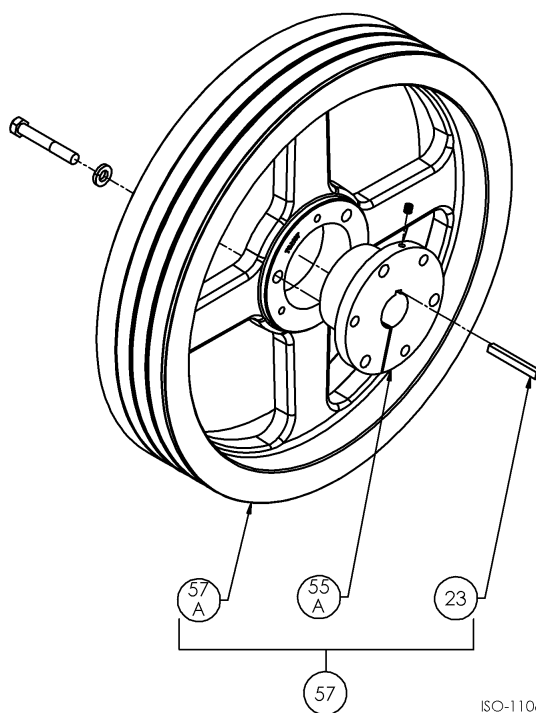

Flywheel Assembly:

S1106

Models LB081B, LB082B, LB161B, LB162B

Models LB361B, LB362C

Ref	Description	Qty	Part No
23	Key	1	792167
55A	Hub (SF 1.25")	1	790563
57	Flywheel Assembly	1	792073
57A	Flywheel	1	792197

Ref	Description	Qty	Part No
23	Key	1	793167
55A	Hub	1	790143
57	Flywheel Assembly	1	793047
57A	Flywheel	1	792197