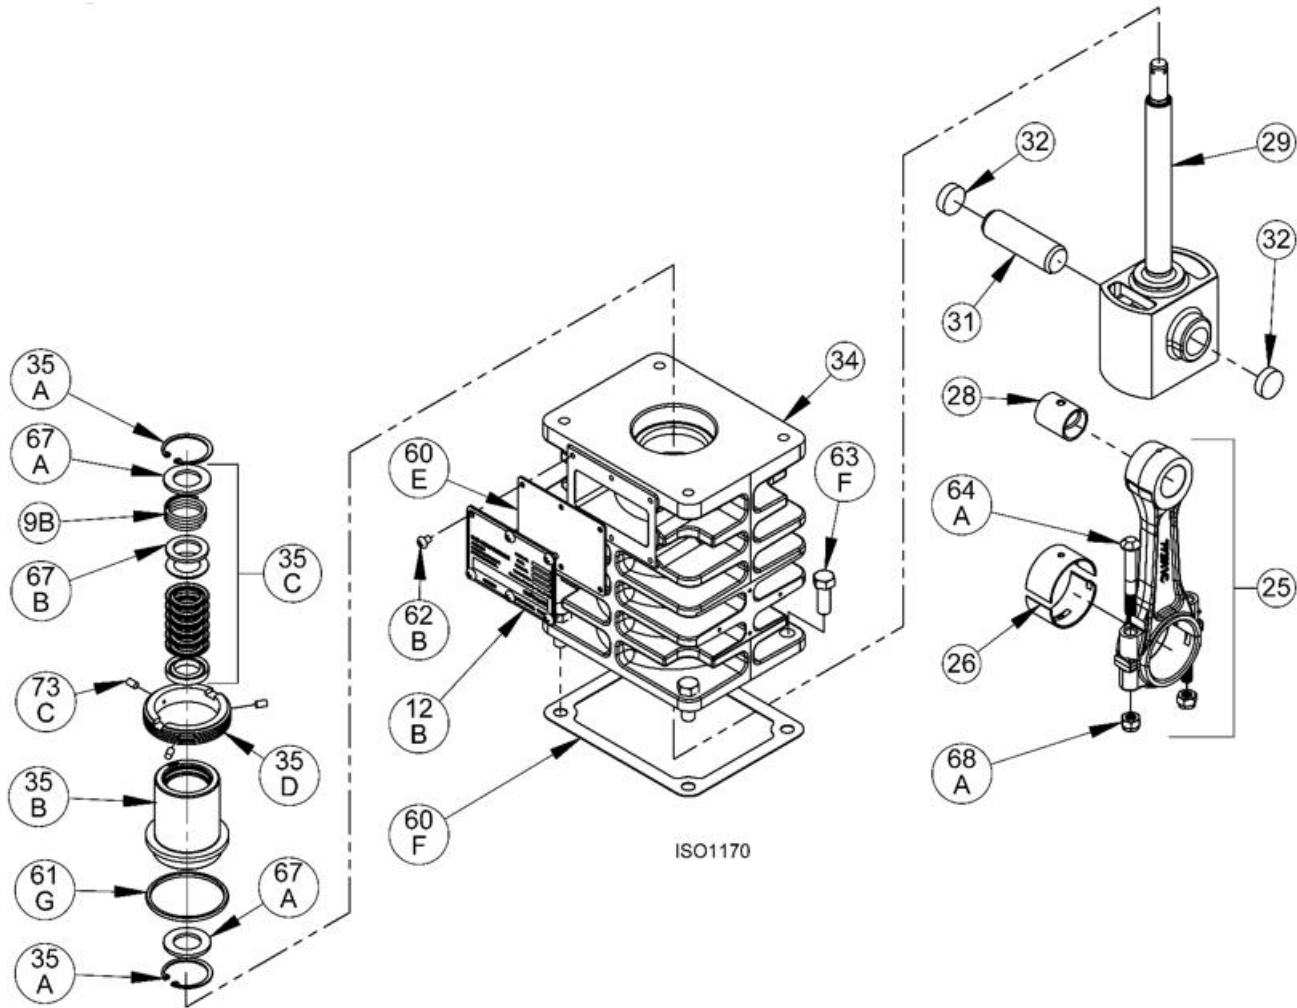

Ref	Description	Qty	Part No
14	Oil Pump Cover Assembly - For Filter	1	794764
	Oil Pump Cover Assembly (both include 17A, 96B)		794763
17A	Roll Pin	1	794753
30	Oil Filter Fitting	1	794725
60L	Gasket - Oil Pump Cover *	1	794721
61C	O-Ring - Adjusting Screw *	1	792168
63D	Capscrew - Socket Head	4	790559
96B	Pipe Plug	2	790309

\* Included in Gasket Sets

Flywheel Assembly:

S1106

Models LB081B, LB082B, LB161B, LB162B

Models LB361B, LB362C

Ref	Description	Qty	Part No
23	Key	1	792167
55A	Hub (SF 1.25")	1	790563
57	Flywheel Assembly	1	792073
57A	Flywheel	1	792197

Ref	Description	Qty	Part No
23	Key	1	793167
55A	Hub	1	790143
57	Flywheel Assembly	1	793047
57A	Flywheel	1	792197

Crosshead Assembly: Models LB081B

Ref	Description	Qty	Part No
9B	Packing Spring	1	792077
12B	Inspection Plate	1	791217
25	Connecting Rod Assembly	1	792009
26	Connecting Rod Bearing	1	792012
28	Wrist Pin Bushing **	1	792013
29	Crosshead Assembly	1	792029
31	Wrist Pin	1	792014
32	Wrist Pin Plug	2	792178
34	Crosshead Guide	1	791291
35A	Retainer Ring	2	792088
35B	Packing Box	1	793221
35C	Packing Set	1	793499