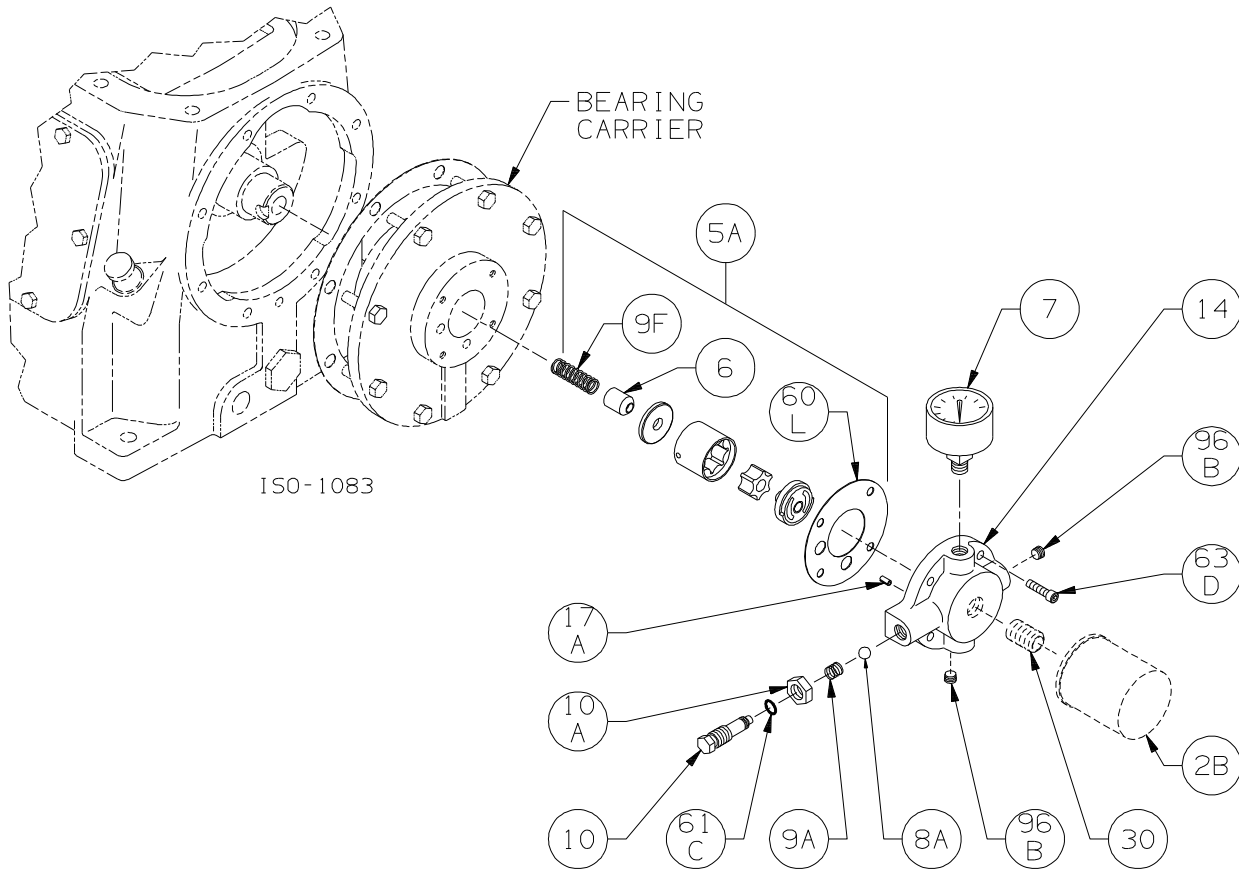

Oil Pump Detail:

Models LB081B, LB082B, LB161B, LB162B, LB361B,
LB362C, LB601B, LB602B, LB602C, LB942A, LB942B

ISO1083

Ref	Description	Qty	Part No
2B	Oil Filter	1	794726
5A	Oil Pump Kit (with 6, 9F, 60L)		794760
6	Oil Pump Cone	1	794750
7	Oil Pressure Gauge	1	790012
8A	Oil Pressure Adj. Ball	1	792154
9A	Oil Pressure Adj. Spring	1	792153
9F	Oil Pump Spring	1	794751
10	Oil Pressure Adj. Screw	1	792148
10A	Locknut	1	792152

Ref	Description	Qty	Part No
14	Oil Pump Cover Assembly - For Filter	1	794764
	Oil Pump Cover Assembly (both include 17A, 96B)		794763
17A	Roll Pin	1	794753
30	Oil Filter Fitting	1	794725
60L	Gasket - Oil Pump Cover *	1	794721
61C	O-Ring - Adjusting Screw *	1	792168
63D	Capscrew - Socket Head	4	790559
96B	Pipe Plug	2	790309

* Included in Gasket Sets