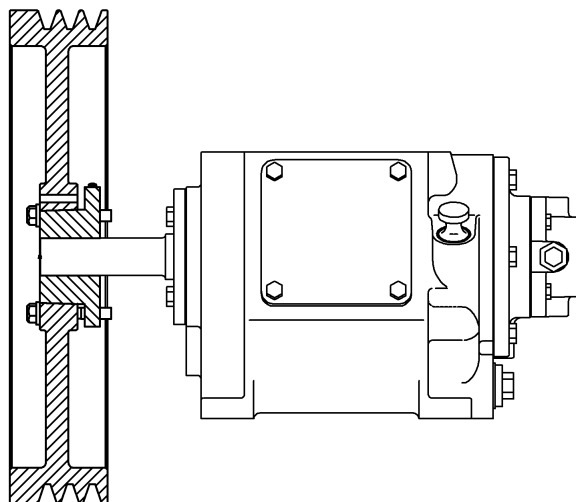

Flywheel Assembly:

S1106

Models LB081B, LB082B, LB161B, LB162B

Models LB361B, LB362C

Ref	Description	Qty	Part No
23	Key	1	792167
55A	Hub (SF 1.25")	1	790563
57	Flywheel Assembly	1	792073
57A	Flywheel	1	792197

Ref	Description	Qty	Part No
23	Key	1	793167
55A	Hub	1	790143
57	Flywheel Assembly	1	793047
57A	Flywheel	1	792197