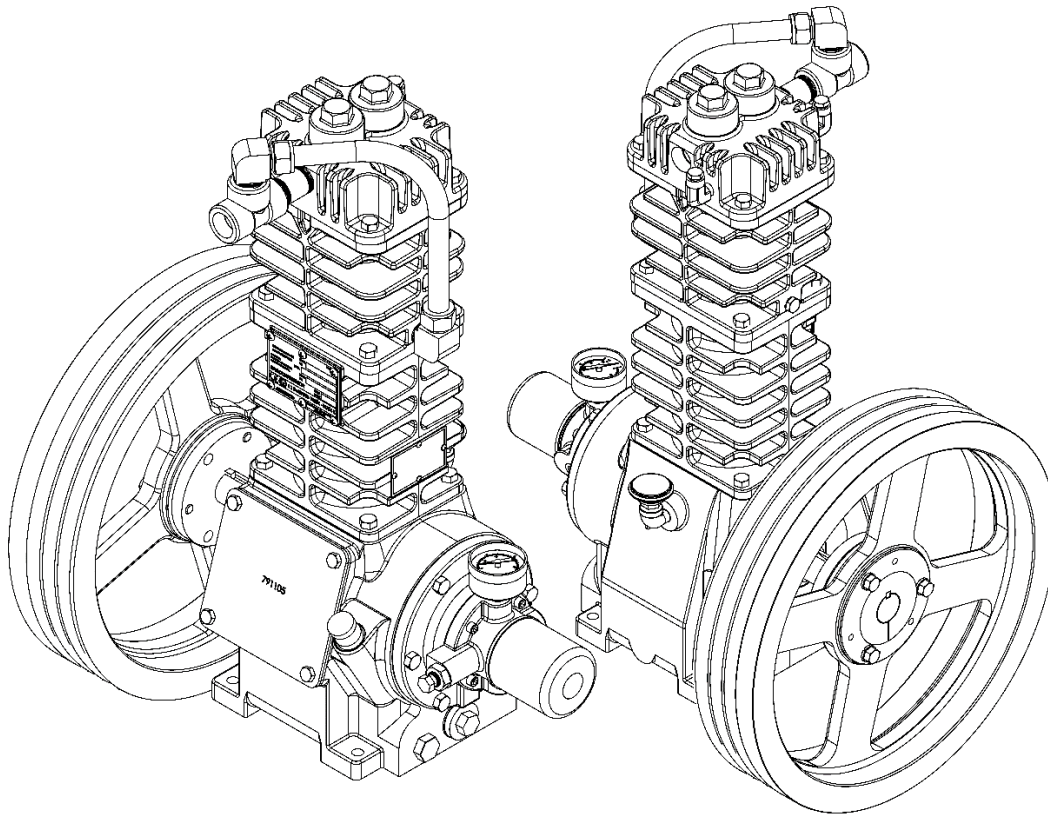

## LB081B PARTS LIST

Serial # \_\_\_\_\_

ID# \_\_\_\_\_

### Bulletins Needed For Complete Parts List

This page	5E-080
Crankcase	5F-050
Oil Pump	5G-011
Flywheel	5H-010
Crosshead	5J-080
Cylinder	5L-060
Head	5M-040

Suggested Spare Parts for LB081B Compressors:

Part #	Description		Qty./ Unit	Comm. Qty.	Spare Qty.
791197	Gasket Set - Buna-N, Aluminum	T	1	1	1
792259	Suction Valve Sub-Assembly	T	1		1
792279	Discharge Valve	T	1		1
792018	Piston Ring	T	3	3	3
792022	Piston Ring Expander	T	3	3	3
793499	Packing Set	T	1	1	1
794726	Oil Filter	T	1		1
792014	Wrist Pin	I	1		1
792013	Wrist Pin Bushing	I	1	1	1
792012	Conrod Bearing	I	1	1	1
The following parts would normally be required only for major compressor overhaul.					
792029	Crosshead Assembly	I	1		1
793142	Bearing Cone		2		2
793126	Bearing Cup		2		2
792009	Conrod Assembly		1		1
791257	Crankshaft Assembly with Bearing Cones		1		
793133	Bearing Adjustment Shim Kit		1		
794760	Oil Pump Repair Kit		1		
791201	Cylinder		1		
The Following Spare Parts Kits Are Available					
791129	Top End Kit (Includes 'T' Parts)				
791130	Intermediate Kit (Includes 'T' and 'I' Parts)				

Ref	Description	Qty	Part No
14	Oil Pump Cover Assembly - For Filter	1	794764
	Oil Pump Cover Assembly (both include 17A, 96B)		794763
17A	Roll Pin	1	794753
30	Oil Filter Fitting	1	794725
60L	Gasket - Oil Pump Cover *	1	794721
61C	O-Ring - Adjusting Screw *	1	792168
63D	Capscrew - Socket Head	4	790559
96B	Pipe Plug	2	790309