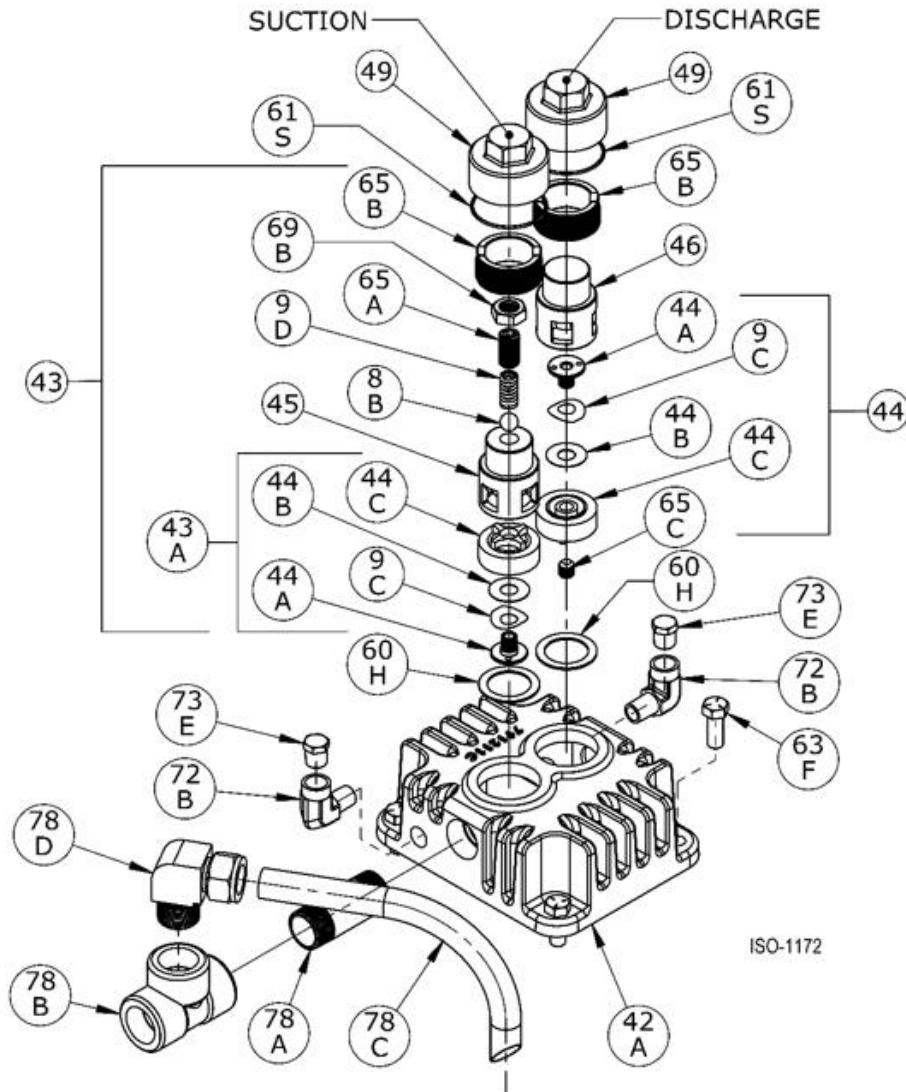

Ref	Description	Qty	Part No
23	Key	1	793167
55A	Hub	1	790143
57	Flywheel Assembly	1	793047
57A	Flywheel	1	792197

Crosshead Assembly: Models LB081B

Ref	Description	Qty	Part No
9B	Packing Spring	1	792077
12B	Inspection Plate	1	791217
25	Connecting Rod Assembly	1	792009
26	Connecting Rod Bearing	1	792012
28	Wrist Pin Bushing **	1	792013
29	Crosshead Assembly	1	792029
31	Wrist Pin	1	792014
32	Wrist Pin Plug	2	792178
34	Crosshead Guide	1	791291
35A	Retainer Ring	2	792088
35B	Packing Box	1	793221
35C	Packing Set	1	793499

\* Included in Gasket Sets

\*\* Must be honed after installing

Cylinder Assembly: Model LB081B, LB082B ISO1171

Ref	Description	Qty	Part No
22B	Piston Shim - 0.015	AR	792034
	Piston Shim - 0.007	AR	792050
36	Cylinder	1	791201
39	Piston	1	792031
40	Expander	3	792022
41	Piston Ring	3	792018
61K	O-Ring *	2	792112
63F	Capscrew - Hex Hd	4	792093
67C	Thrust Washer	1	792033
69A	Piston Nut	1	793022
73C	Lock Plug *	2	793028
73D	Pipe Plug	1	793498
78E	Tubing Elbow, Suction Pipe	1	790392

\* Included in Gasket Sets

Head Assembly: Models LB081B, LB082B

ISO1172

Ref	Description	Qty	Part No
8B	Liquid Relief Valve Ball	1	792042
9C	Valve Spring	2	792038
9D	Liquid Relief Valve Spring	1	792045
42A	Head	1	791211
43	Suction Valve Assembly	1	792269
43A	Valve Sub-Assembly		792259
44	Discharge Valve Assembly	1	792279
44A	Valve Bumper	2	792235
44B	Valve Disc	2	792037
44C	Valve Body	2	792236
45	Liquid Relief Valve Body	1	792046
46	Cage	1	792051
49	Valve Cap	2	792003

Ref	Description	Qty	Part No
60H	Gasket - Valve *	2	792107
61S	O-Ring *	2	792306
63F	Capscrew - Hex Hd	4	792093
65A	Liquid Relief Valve Screw	1	792043
65B	Valve Hold Down Screw	2	792002
65C	Screw	1	792234
69B	Nut	1	792044
72B	Elbow	2	790296
73E	Pipe Plug	2	793498
78A	Nipple, Suction Pipe	1	790541
78B	Tee, Suction Pipe	1	790121
78C	Tubing, Suction Pipe	1	791295
78D	Elbow, Suction Pipe	1	790391