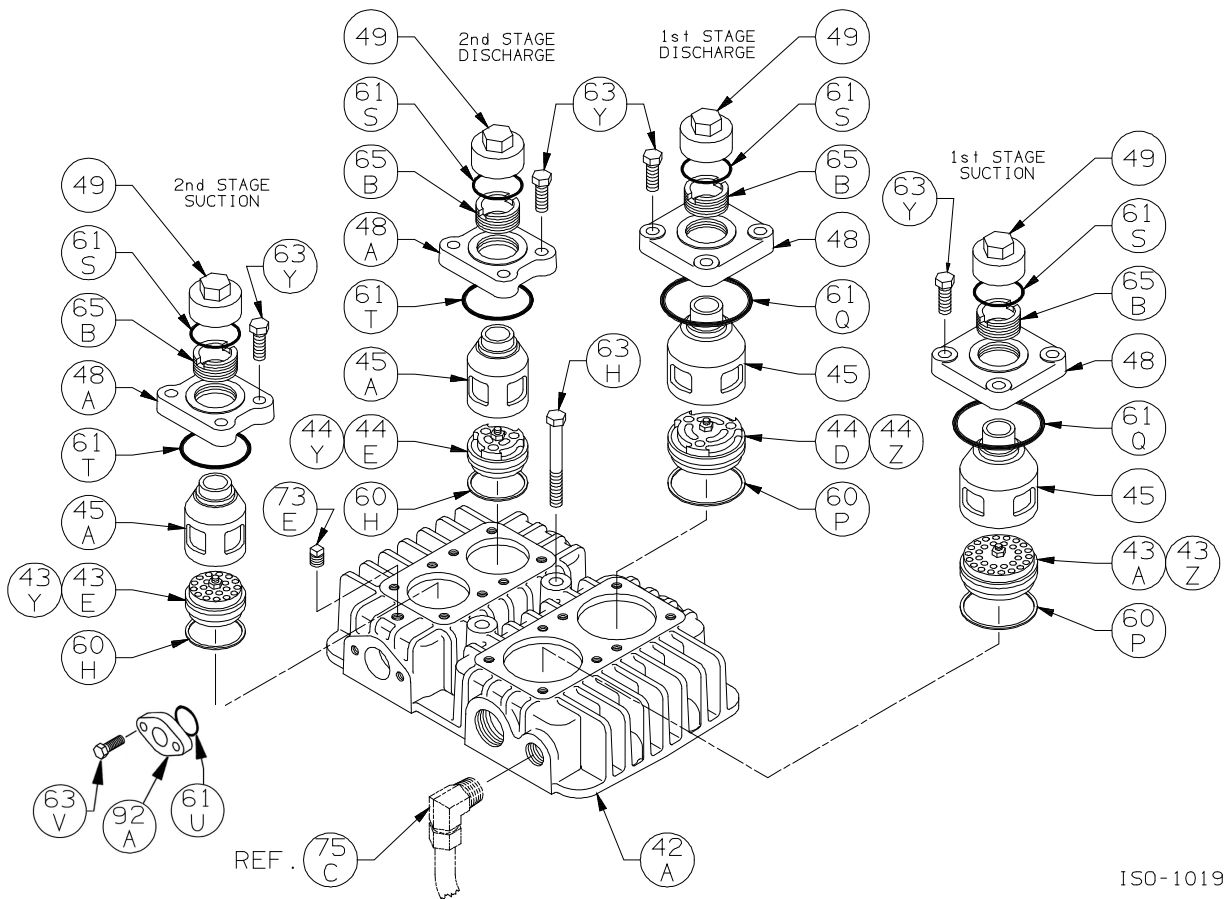

ISO-1019

Head

ISO1019

Ref	Description	Qty	Part No	Ref	Description	Qty	Part No
42A	Head	1	793600	45	Cage	2	793620
43A	Suction Valve Assembly Suction Valve Assy, Stainless Steel	1	793659 793629	45A	Cage	2	793420
43E	Suction Valve Assembly Suction Valve Assy, Stainless Steel	1	793459 793439	48	Valve Cover Plate	2	794284
43Y	Valve Repair Kit - For 793459/793479 Valve Repair Kit - For 793439		793460 793440	48A	Valve Cover Plate	2	793284
43Z	Valve Repair Kit - For 793659/793679 Valve Repair Kit - For 793629		793660 793630	49	Valve Cap	4	792003
44D	Discharge Valve Assembly Discharge Valve Assy, Stainless Steel	1	793679 793649	60H	Gasket - Valve *	2	793202
44E	Discharge Valve Assembly Discharge Valve Assy, Stainless Steel	1	793479 793449	60P	Gasket - Valve *	2	794198
44Y	Valve Repair Kit - For 793459/793479 Valve Repair Kit - For 793449		793460 793448	61Q	O-Ring (FKM) *	2	792213
44Z	Valve Repair Kit - For 793659/793679 Valve Repair Kit - For 793649		793660 793650	61S	O-Ring (FKM) *	4	792308
				61T	O-Ring (FKM) *	2	793214
				61U	O-Ring (PTFE) Intercooler Flange *	2	793626
				63H	Capscrew - Hex Hd	2	793115
				63V	Capscrew - Intercooler Flange	4	793094
				63Y	Capscrew - Hex Hd	16	793094
				65B	Valve Holddown Screw	4	792002
				73E	Pipe Plug	1	793498
				92A	Intercooler Flange - 1" NPT	2	793602

* Included in Gasket Sets