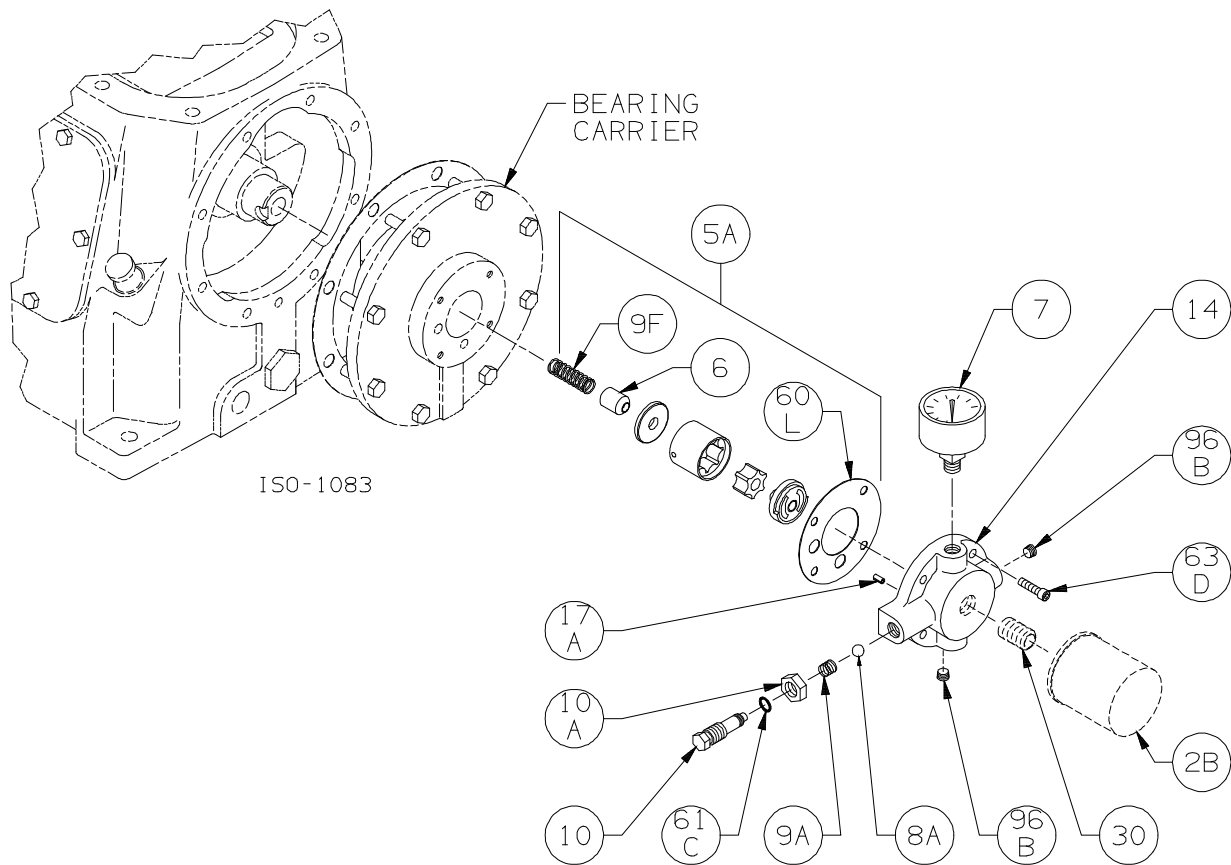

Crankcase ISO1101

Ref	Description	Qty	Part No
1	Crankcase Assembly - Oil Filter	1	793100
1A	Crankcase	1	793102
2	Oil Intake Screen	1	792135
2B	Oil Filter	1	794726
2C	Breather Filter	1	792070
3	Oil Screen Plug	1	792145
5A	Oil Pump Kit	1	794760
7	Oil Pressure Gauge	1	790012
11	Oil Bayonet Assembly	1	792162
12A	Inspection Plate	1	793105
13A	Bearing Carrier	1	793104
15A	Bearing Cup	2	793126
16	Crankshaft Assembly (w\ 18A,19,96B)	1	793157
18A	Bearing Cone	2	793142
19	Orifice	2	792146
20	Bearing Cover Plate	1	793106
21	Oil Seal	1	793143

Ref	Description	Qty	Part No
22A	Bearing Adjustment Shim Kit	1	793133
30	Oil Filter Fitting	1	794725
60A	Gasket - Oil Screen *	1	792136
60B	Gasket - Oil Screen Plug *	1	792123
60C	Gasket - Inspection Plate *	1	793122
60D	Gasket - Bearing Carrier Assy*	1	793124
60L	Gasket - Oil Pump Cover *	1	794721
61A	O-Ring - Oil Screen *	1	792175
61D	O-Ring - Oil Bayonet *	1	792174
63C	Capscrew - Hex Hd	6	793116
63D	Capscrew - Soc Hd	4	790559
63E	Capscrew - Hex Hd	4	792093
63U	Capscrew - Hex Hd	6	792093
72B	Elbow	1	790453
73A	Pipe Plug	1	792166
96A	Pipe Plug	1	790488
96B	Pipe Plug	2	790309

* Included in Gasket Sets

Oil Pump

Ref	Description	Qty	Part No
2B	Oil Filter	1	794726
5A	Oil Pump Kit (with 6, 9F, 60L)		794760
6	Oil Pump Cone	1	794750
7	Oil Pressure Gauge	1	790012
8A	Oil Pressure Adj. Ball	1	792154
9A	Oil Pressure Adj. Spring	1	792153
9F	Oil Pump Spring	1	794751
10	Oil Pressure Adj. Screw	1	792148
10A	Locknut	1	792152

ISO1083

Ref	Description	Qty	Part No
14	Oil Pump Cover Assembly - For Filter	1	794764
	Oil Pump Cover Assembly (includes 17A, 96B)		794763
17A	Roll Pin	1	794753
30	Oil Filter Fitting	1	794725
60L	Gasket - Oil Pump Cover *	1	794721
61C	O-Ring - Adjusting Screw *	1	792168
63D	Capscrew - Socket Head	4	790559
96B	Pipe Plug	2	790309