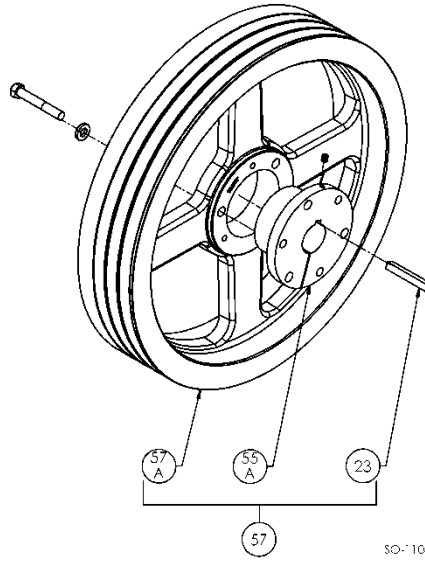

Ref	Description	Qty	Part No
22A	Bearing Adjustment Shim Kit	1	793133
30	Oil Filter Fitting	1	794725
60A	Gasket - Oil Screen *	1	792136
60B	Gasket - Oil Screen Plug *	1	792123
60C	Gasket - Inspection Plate *	1	793122
60D	Gasket - Bearing Carrier Assy*	1	793124
60L	Gasket - Oil Pump Cover *	1	794721
61A	O-Ring - Oil Screen *	1	792175
61D	O-Ring - Oil Bayonet *	1	792174
63C	Capscrew - Hex Hd	6	793116
63D	Capscrew - Soc Hd	4	790559
63E	Capscrew - Hex Hd	4	792093
63U	Capscrew - Hex Hd	6	792093
72B	Elbow	1	790453
73A	Pipe Plug	1	792166
96A	Pipe Plug	1	790488
96B	Pipe Plug	2	790309

* Included in Gasket Sets

Oil Pump

Ref	Description	Qty	Part No
2B	Oil Filter	1	794726
5A	Oil Pump Kit (with 6, 9F, 60L)		794760
6	Oil Pump Cone	1	794750
7	Oil Pressure Gauge	1	790012
8A	Oil Pressure Adj. Ball	1	792154
9A	Oil Pressure Adj. Spring	1	792153
9F	Oil Pump Spring	1	794751
10	Oil Pressure Adj. Screw	1	792148
10A	Locknut	1	792152

ISO1083

Ref	Description	Qty	Part No
14	Oil Pump Cover Assembly - For Filter	1	794764
	Oil Pump Cover Assembly (includes 17A, 96B)		794763
17A	Roll Pin	1	794753
30	Oil Filter Fitting	1	794725
60L	Gasket - Oil Pump Cover *	1	794721
61C	O-Ring - Adjusting Screw *	1	792168
63D	Capscrew - Socket Head	4	790559
96B	Pipe Plug	2	790309

* Included in Gasket Sets

Flywheel

Ref	Description	Qty	Part No
23	Key	1	793167
55A	Hub (SF 1.375")	1	790143
57	Flywheel Assembly	1	793047
57A	Flywheel	1	792197

ISO-1005

Crosshead

ISO1005

Ref	Description	Qty	Part No
9B	Packing Spring	4	792077
12B	Inspection Plate	1	793093
25	Connecting Rod Assembly	2	793309
26	Connecting Rod Bearing	2	793002
28	Wrist Pin Roller Bearing	2	793305
29	Crosshead Assembly	2	793302
31	Wrist Pin	2	793307
32	Wrist Pin Plug	4	793308
34	Crosshead Guide	1	793455
35A	Retainer Ring	8	793404
35B	Packing Box	2	793502
35C	Packing Set	4	793510
35D	Hold-down Ring	2	793220