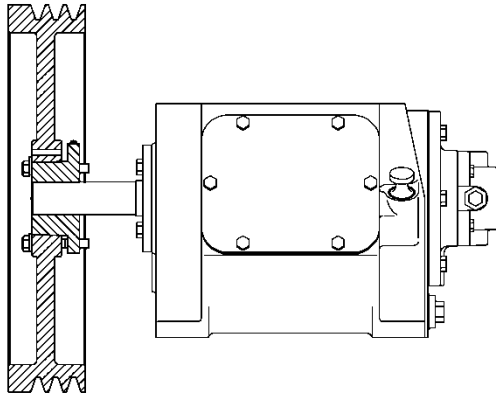

* Included in Gasket Sets

Oil Pump

Ref	Description	Qty	Part No
2B	Oil Filter	1	794726
5A	Oil Pump Kit (with 6, 9F, 60L)		794760
6	Oil Pump Cone	1	794750
7	Oil Pressure Gauge	1	790012
8A	Oil Pressure Adj. Ball	1	792154
9A	Oil Pressure Adj. Spring	1	792153
9F	Oil Pump Spring	1	794751
10	Oil Pressure Adj. Screw	1	792148
10A	Locknut	1	792152

ISO1083

Ref	Description	Qty	Part No
14	Oil Pump Cover Assembly - For Filter	1	794764
	Oil Pump Cover Assembly (includes 17A, 96B)		794763
17A	Roll Pin	1	794753
30	Oil Filter Fitting	1	794725
60L	Gasket - Oil Pump Cover *	1	794721
61C	O-Ring - Adjusting Screw *	1	792168
63D	Capscrew - Socket Head	4	790559
96B	Pipe Plug	2	790309

* Included in Gasket Sets

Flywheel

Ref	Description	Qty	Part No
23	Key	1	793167
55A	Hub (SF 1.375")	1	790143
57	Flywheel Assembly	1	793047
57A	Flywheel	1	792197

ISO-1005

Crosshead

ISO1005

Ref	Description	Qty	Part No
9B	Packing Spring	4	792077
12B	Inspection Plate	1	793093
25	Connecting Rod Assembly	2	793309
26	Connecting Rod Bearing	2	793002
28	Wrist Pin Roller Bearing	2	793305
29	Crosshead Assembly	2	793302
31	Wrist Pin	2	793307
32	Wrist Pin Plug	4	793308
34	Crosshead Guide	1	793455
35A	Retainer Ring	8	793404
35B	Packing Box	2	793502
35C	Packing Set	4	793510
35D	Hold-down Ring	2	793220