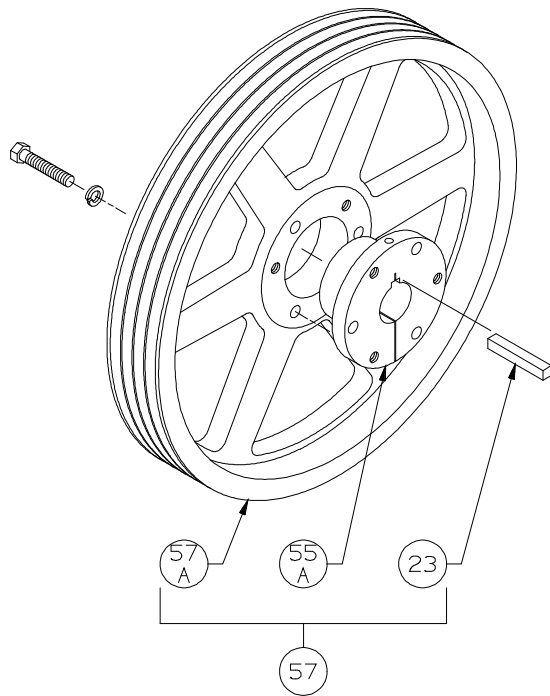

ISO-1090

Flywheel Assembly:

HD942B, HD942A, HDL942B, HDL942A, HD943B,
HDL943B

ISO1090

Ref	Description	Qty	Part No
23	Key	1	794267
55A	Hub (E 1.875")	1	790505
57	Flywheel Assembly	1	794755
57A	Flywheel	1	790539