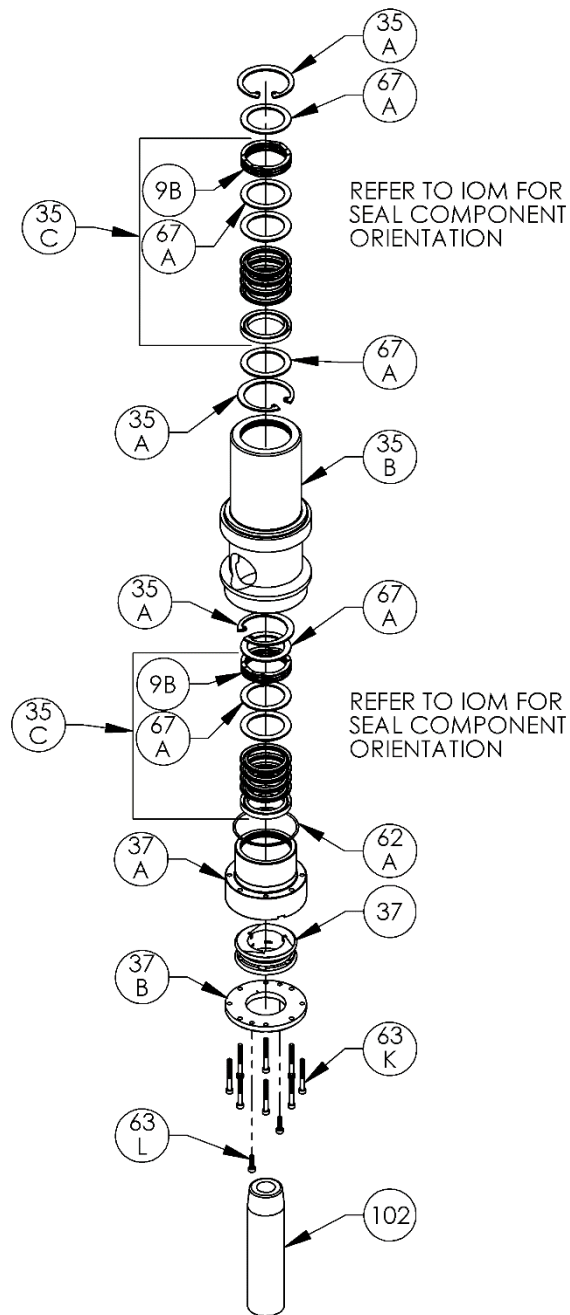

Lower Packing Box Detail: HD943B, HDL943B

S1175

Ref	Description	Qty	Part No
9B	Packing Spring	4	794041
35A	Retainer Ring	6	794080
35B	Packing Box - Lower	2	794445
	Packing Box - Lower TNT-12	2	794463
35C	Packing Set	4	794498
37	S3R Seal	2	794456
37A	Seal Cup	2	794455
	Seal Cup - TNT-12	2	794462
37B	Seal Cup Cover	2	794454

Ref	Description	Qty	Part No
	O-Ring (Buna-N) *		792311
	O-Ring (FKM) *		792313
62A	O-Ring (PTFE) *	2	792312
	O-Ring (Neoprene) *		792314
	O-Ring (Ethylene Propylene) *		792320
63K	Capscrew - Socket Hd	16	794460
63L	Capscrew - Socket Hd	4	794461
67A	Washer - Packing Box	10	794084
102	Packing Installation Tool	1	790540

*Included in Gasket Sets

Refer to the Compressor IOM for proper orientation of components.