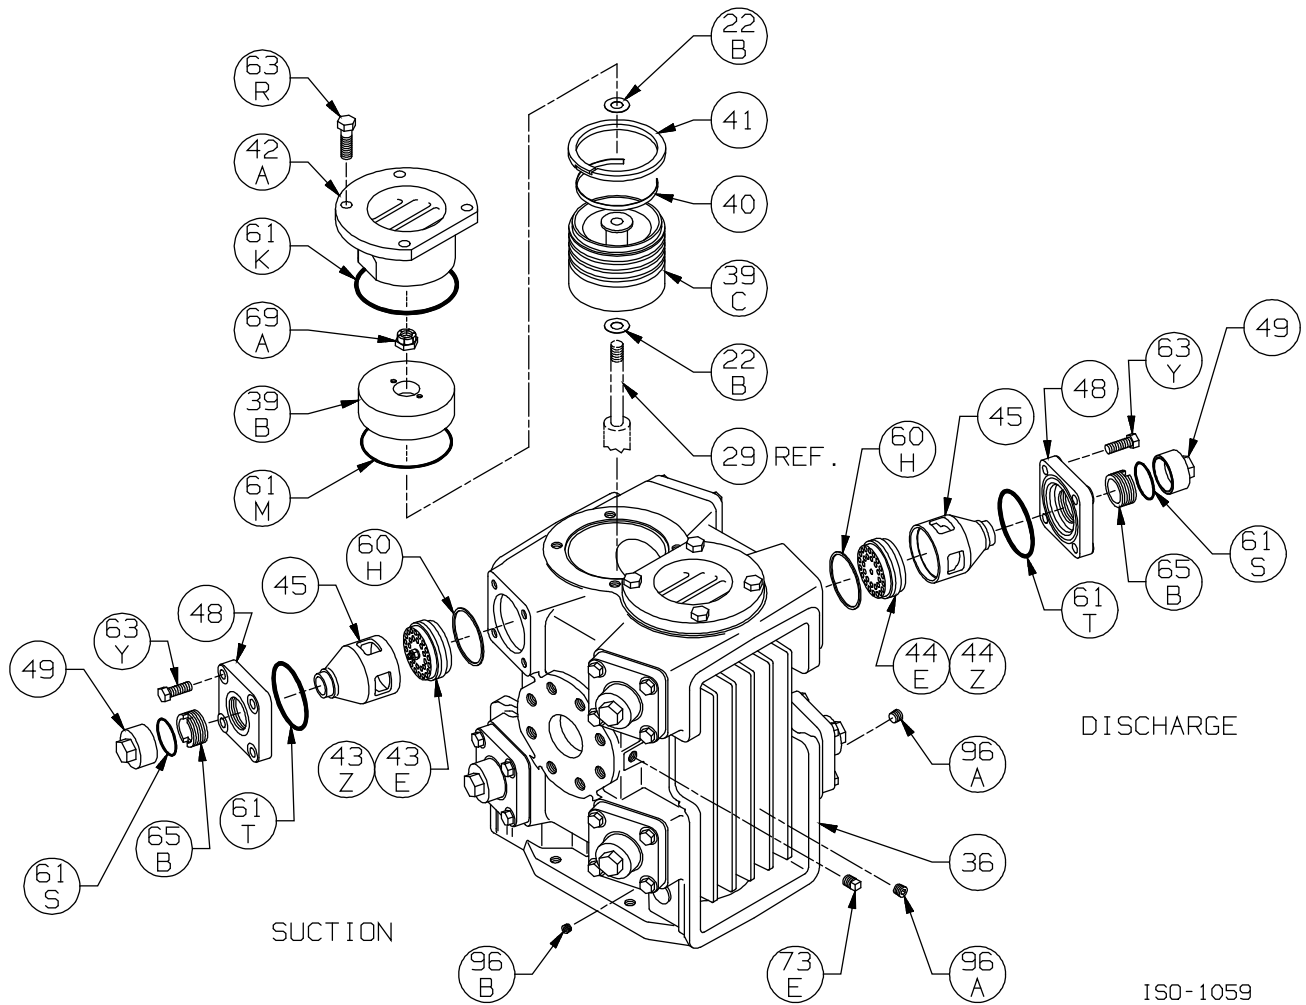

ISO-1059

Cylinder Assembly: HD942B, HD942A, HD943B

OVER....