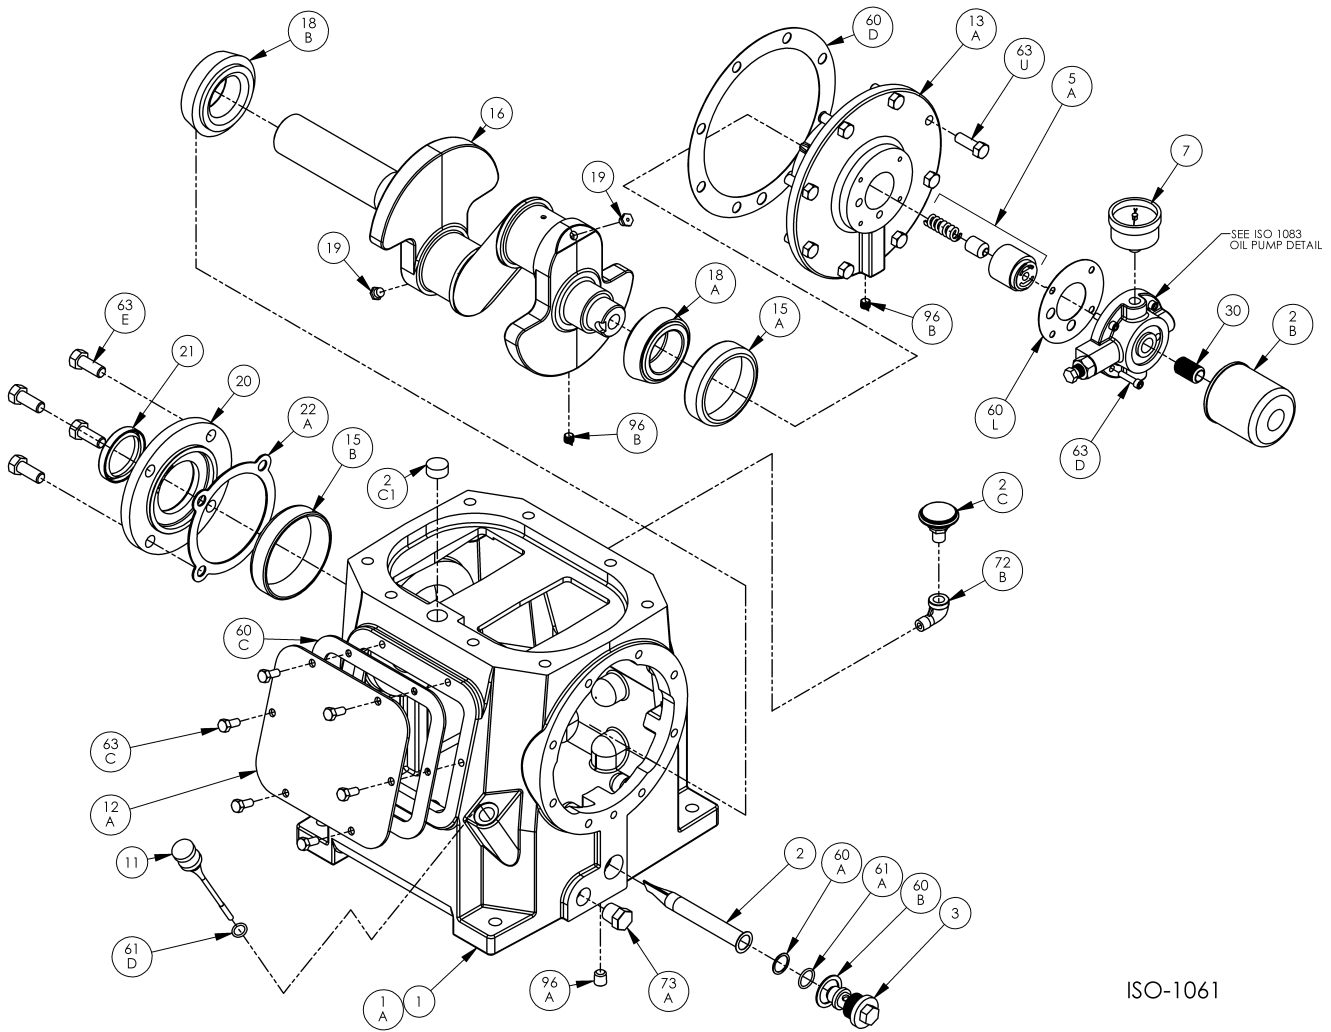

Crankcase Assembly: Models HD942A, HD942B, HDL942A, HDL942B, HD943B, HDL943B

ISO1056

Ref	Description	Qty	Part No
1	Crankcase Assembly - w\ Oil Filter	1	794758
1A	Crankcase	1	794709
2	Oil Intake Screen	1	792135
2B	Oil Filter	1	794726
2C	Breather Filter (current)	1	792070
2C1	Breather Filter (previous construction)		794752
3	Oil Screen Plug	1	792145
5A	Oil Pump Kit	1	794760
7	Oil Pressure Gauge	1	790012
11	Oil Bayonet Assembly	1	792162
12A	Inspection Plate	1	794140
13A	Bearing Carrier	1	794714
15A	Bearing Cup (Outboard)	1	794131
15B	Bearing Cup (Inboard)	1	794731
16	Crankshaft Assembly (w\ 18A,18B,19,96B)	1	794708
18A	Bearing Cone (Outboard)	1	794130
18B	Bearing Cone (Inboard)	1	794730
19	Orifice	2	792146
20	Bearing Cover Plate	1	794716

Ref	Description	Qty	Part No
21	Oil Seal	1	794732
22A	Bearing Adjustment Shim Kit	1	794733
30	Oil Filter Fitting	1	794725
60A	Gasket - Oil Screen *	1	792136
60B	Gasket - Oil Screen Plug *	1	792123
60C	Gasket - Inspection Plate *	1	794122
60D	Gasket - Bearing Carrier Assembly*	1	794720
60L	Gasket - Oil Pump Cover *	1	794721
61A	O-Ring - Oil Screen *	1	792175
61D	O-Ring - Oil Bayonet *	1	792174
63C	Capscrew - Hex Hd	6	793116
63D	Capscrew - Soc Hd	4	790559
63E	Capscrew - Hex Hd	4	790484
63U	Capscrew - Hex Hd	8	792093
72B	Elbow	1	790453
73A	Pipe Plug	1	790024
96A	Pipe Plug	1	790488
96B	Pipe Plug	2	790309

* Included in Gasket Sets