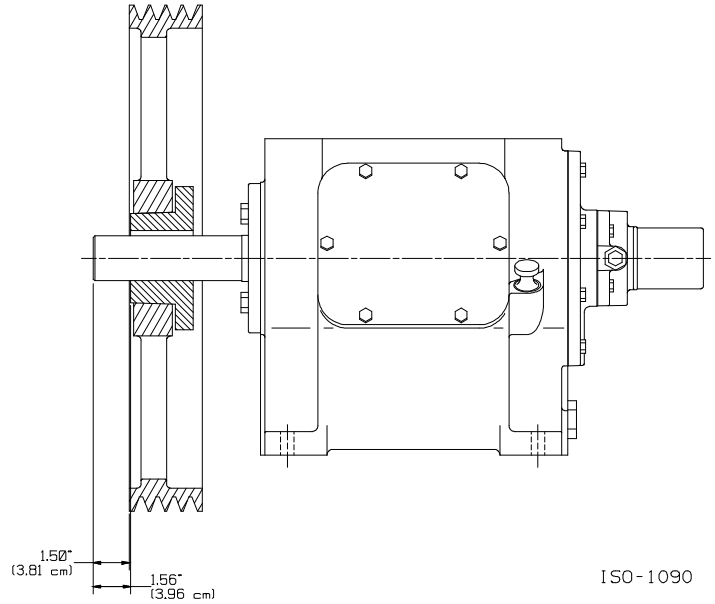

ISO-1090

Flywheel Assembly:

HD942B, HD942A, HDL942B, HDL942A, HD943B,
HDL943B

ISO1090

Ref	Description	Qty	Part No
23	Key	1	794267
55A	Hub (E 1.875")	1	790505
57	Flywheel Assembly	1	794755
57A	Flywheel	1	790539