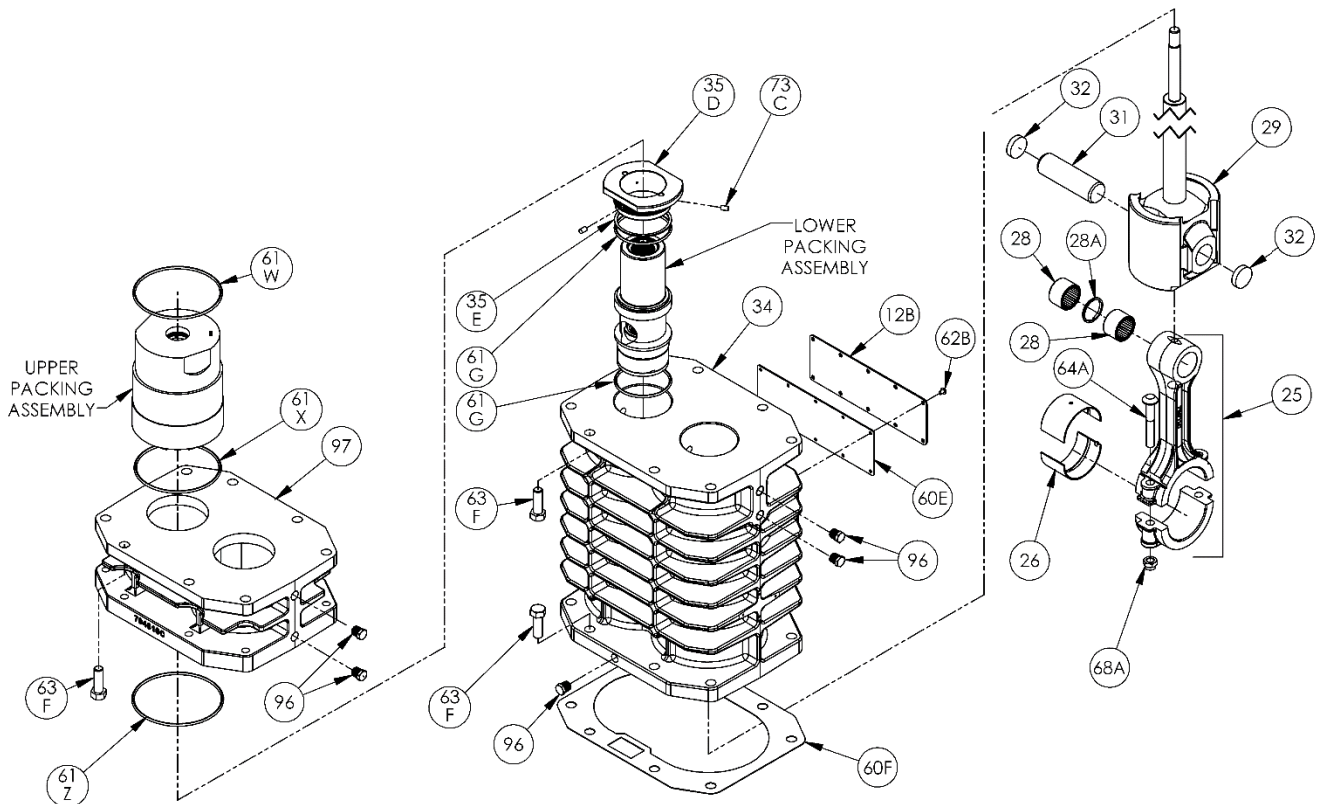

\* Included in Gasket Sets

ISO-1090

**Flywheel Assembly:**

HD942B, HD942A, HDL942B, HDL942A, HD943B,  
HDL943B

ISO1090

Ref	Description	Qty	Part No
23	Key	1	794267
55A	Hub (E 1.875")	1	790505
57	Flywheel Assembly	1	794755
57A	Flywheel	1	790539