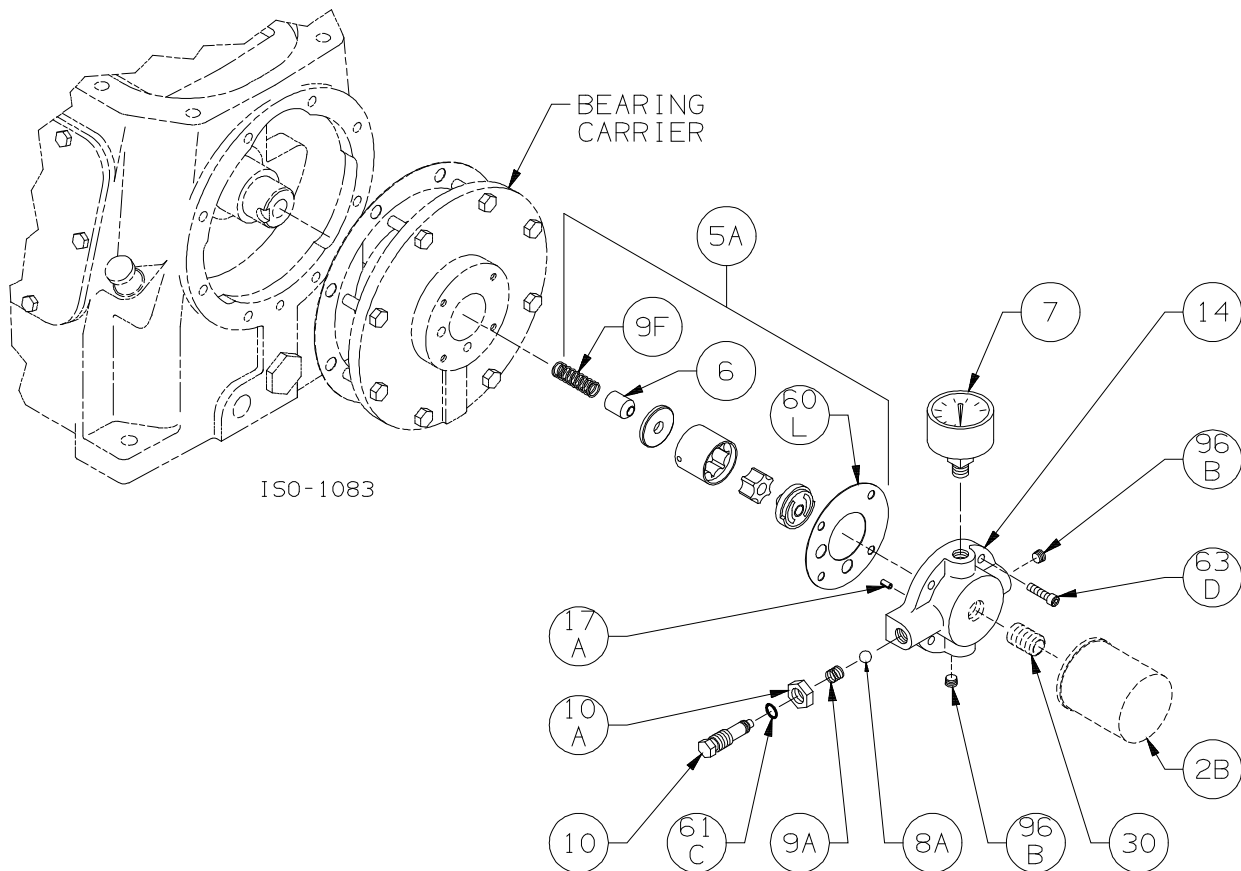

Oil Pump Detail:

Models LB081B, LB082B, LB161B, LB162B, LB361B, LB362D,
LB601B, LB602B, LB602C, LB942A, LB942B, LB943B

ISO1083

Ref	Description	Qty	Part No
2B	Oil Filter	1	794726
5A	Oil Pump Kit (with 6, 9F, 60L)		794760
6	Oil Pump Cone	1	794750
7	Oil Pressure Gauge	1	790012
8A	Oil Pressure Adj. Ball	1	792154
9A	Oil Pressure Adj. Spring	1	792153
9F	Oil Pump Spring	1	794751
10	Oil Pressure Adj. Screw	1	792148
10A	Locknut	1	792152

Ref	Description	Qty	Part No
	Oil Pump Cover Assembly - For Filter		794764
14	Oil Pump Cover Assembly (both include 17A, 96B)	1	794763
17A	Roll Pin	1	794753
30	Oil Filter Fitting	1	794725
60L	Gasket - Oil Pump Cover *	1	794721
61C	O-Ring - Adjusting Screw *	1	792168
63D	Capscrew - Socket Head	4	790559
96B	Pipe Plug	2	790309

* Included in Gasket Sets