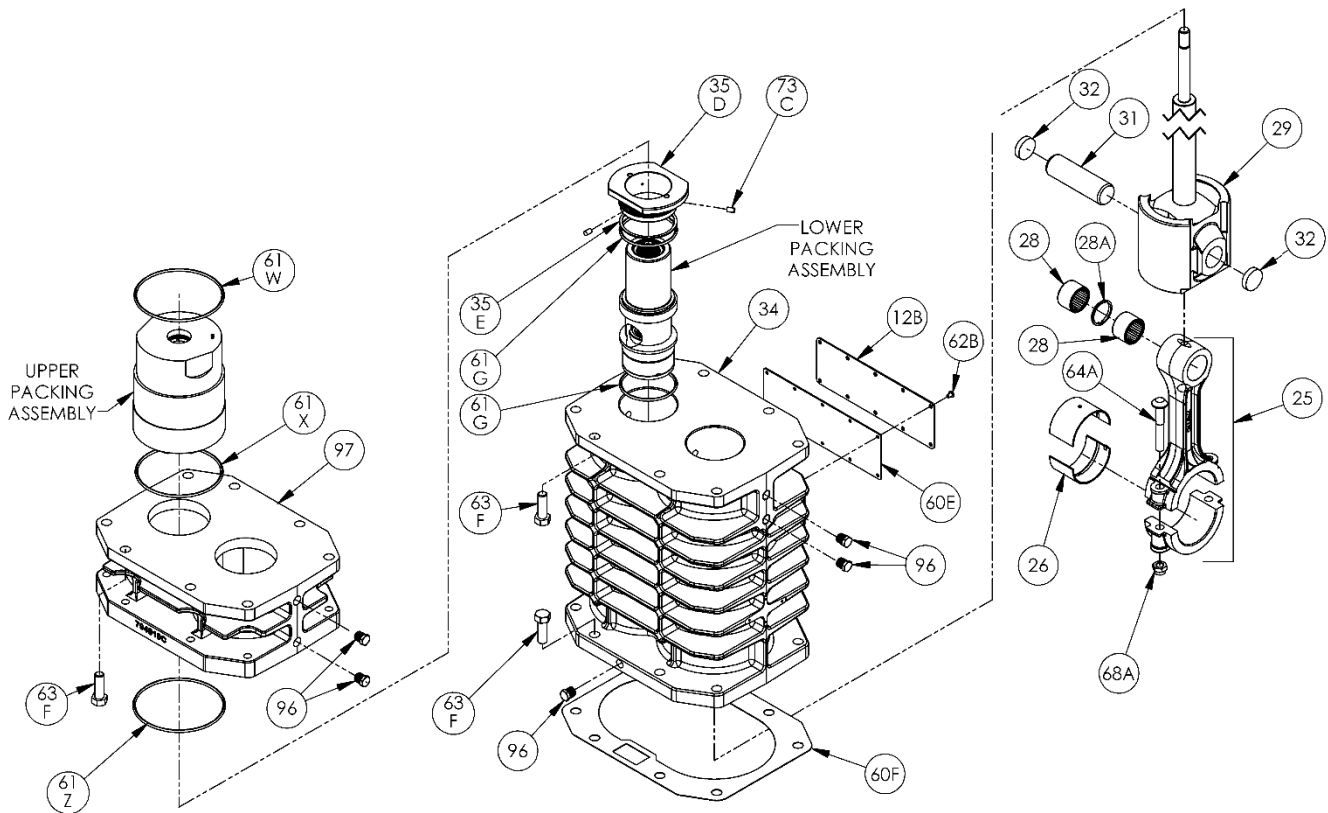

\* Included in Gasket Sets

ISO-1090

Flywheel Assembly: LB942A, LB942B, LB943B

ISO1090

Ref	Description	Qty	Part No
23	Key	1	794267
55A	Hub (E 1.875")	1	790505
57	Flywheel Assembly	1	794755
57A	Flywheel	1	790539

Crosshead Assembly: LB943B

S1174

Ref	Description	Qty	Part No
12B	Inspection Plate	1	794093
25	Connecting Rod Assembly	2	794767
26	Connecting Rod Bearing	2	794710
28	Wrist Pin Bearing	4	794776
28A	Bearing Spacer	2	794770
29	Crosshead Assembly	2	794823
31	Wrist Pin	2	794727
32	Wrist Pin Plug	4	794724
34	Crosshead Guide	1	794430
35D	Hold-down Ring	2	794224
35E	Spacer Ring	2	794403
60E	Gasket - Inspection Plate *	1	794092
60F	Gasket - Crankcase *	1	794121