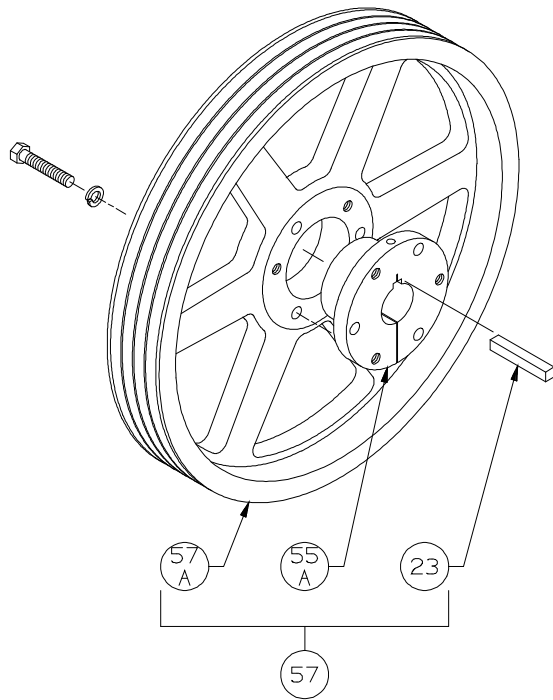

ISO1061

Ref	Description	Qty	Part No
21	Oil Seal	1	794732
22A	Bearing Adjustment Shim Kit	1	794733
30	Oil Filter Fitting	1	794725
60A	Gasket - Oil Screen *	1	792136
60B	Gasket - Oil Screen Plug *	1	792123
60C	Gasket - Inspection Plate *	1	794122
60D	Gasket - Bearing Carrier Assembly *	1	794720
60L	Gasket - Oil Pump Cover *	1	794721
61A	O-Ring - Oil Screen *	1	792175
61D	O-Ring - Oil Bayonet *	1	792174
63C	Capscrew - Hex Hd	6	793116
63D	Capscrew - Soc Hd	4	790559
63E	Capscrew - Hex Hd	4	790484
63U	Capscrew - Hex Hd	8	792093
72B	Elbow	1	790453
73A	Pipe Plug	1	790024
96A	Pipe Plug	1	790488
96B	Pipe Plug	2	790309

\* Included in Gasket Sets

Oil Pump Detail:

Models LB081B, LB082B, LB161B, LB162B, LB361B, LB362D,  
LB601B, LB602B, LB602C, LB942A, LB942B, LB943B

ISO1083

Ref	Description	Qty	Part No
2B	Oil Filter	1	794726
5A	Oil Pump Kit (with 6, 9F, 60L)		794760
6	Oil Pump Cone	1	794750
7	Oil Pressure Gauge	1	790012
8A	Oil Pressure Adj. Ball	1	792154
9A	Oil Pressure Adj. Spring	1	792153
9F	Oil Pump Spring	1	794751
10	Oil Pressure Adj. Screw	1	792148
10A	Locknut	1	792152

Ref	Description	Qty	Part No
	Oil Pump Cover Assembly - For Filter		794764
14	Oil Pump Cover Assembly (both include 17A, 96B)	1	794763
17A	Roll Pin	1	794753
30	Oil Filter Fitting	1	794725
60L	Gasket - Oil Pump Cover *	1	794721
61C	O-Ring - Adjusting Screw *	1	792168
63D	Capscrew - Socket Head	4	790559
96B	Pipe Plug	2	790309

\* Included in Gasket Sets

ISO-1090

Flywheel Assembly: LB942A, LB942B, LB943B

ISO1090

Ref	Description	Qty	Part No
23	Key	1	794267
55A	Hub (E 1.875")	1	790505
57	Flywheel Assembly	1	794755
57A	Flywheel	1	790539