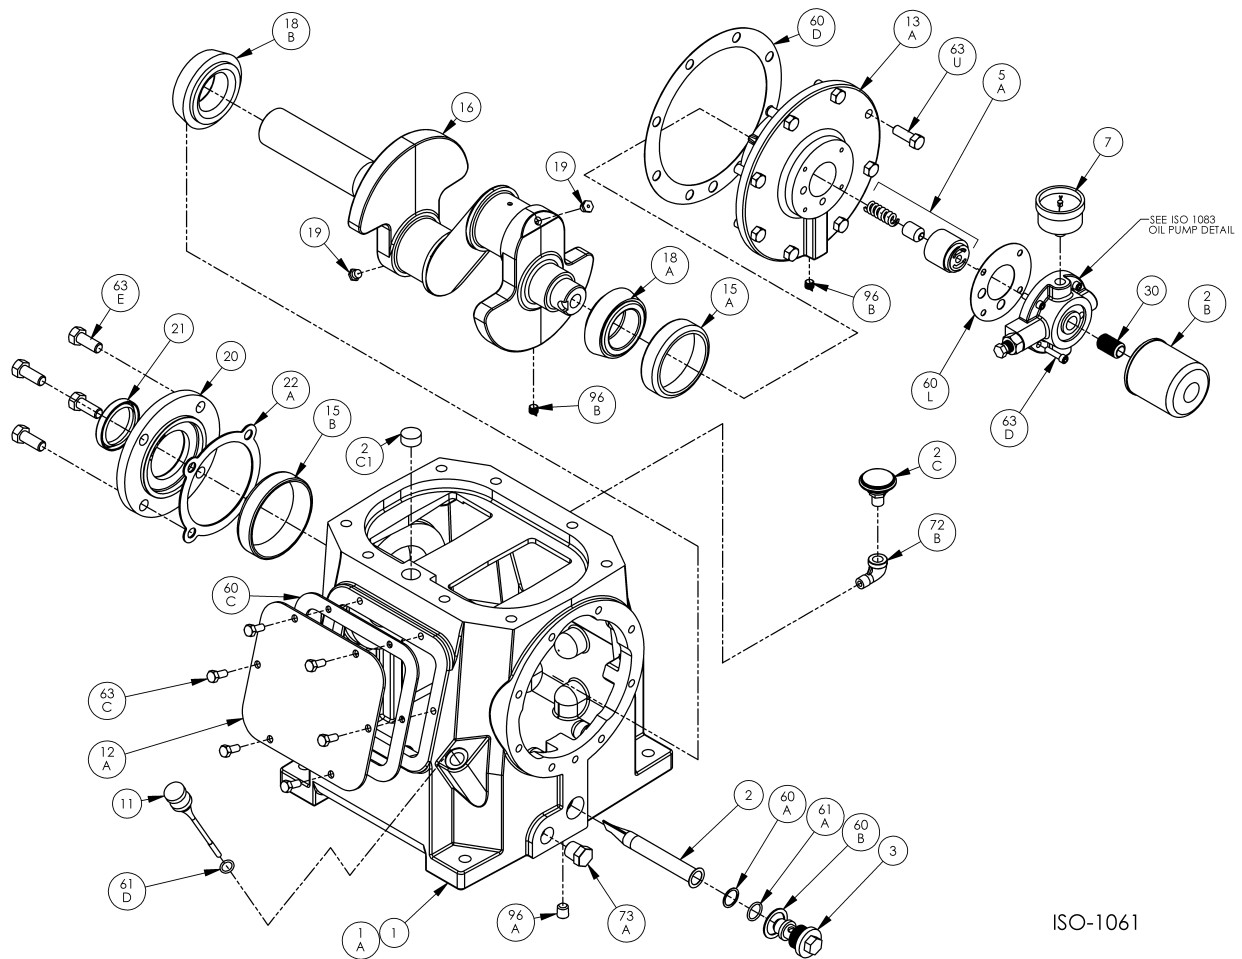

## LB943B PARTS LIST

(See Instructions 502-D00 for Operation and Maintenance)

Serial # \_\_\_\_\_

ID# \_\_\_\_\_

<b>Gasket Sets and Special Tools</b>		
Gasket Set	Buna-N & Iron	794992
Packing Installation Tool		790540
Spanner Wrench, 1/4" Adjustable		790316
Wrench for Valve Hold Down Screw		790535

<b>Content Needed For Complete Parts List</b>	
Cover Page	1
Crankcase	2
Oil Pump	3
Flywheel	4
Crosshead	5
Packing	6-7
Cylinder	8

Notes:

**Crankcase Assembly: Model LB942A, LB942B, LB943B**

Ref	Description	Qty	Part No
1	Crankcase Assembly - with Oil Filter	1	794758
1A	Crankcase	1	794709
2	Oil Intake Screen	1	792135
2B	Oil Filter	1	794726
2C	Breather Filter (current)	1	792070
2C1	Breather Filter (Previous Construction)		794752
3	Oil Screen Plug	1	792145
5A	Oil Pump Kit	1	794760
7	Oil Pressure Gauge	1	790012
11	Oil Bayonet Assembly	1	792162
12A	Inspection Plate	1	794140
13A	Bearing Carrier	1	794714
15A	Bearing Cup (Outboard)	1	794131
15B	Bearing Cup (Inboard)	1	794731
16	Crankshaft Assembly (w/ 18A,18B,19,96B)	1	794708
18A	Bearing Cone (Outboard)	1	794130
18B	Bearing Cone (Inboard)	1	794730
19	Orifice	2	792146
20	Bearing Cover Plate	1	794716

ISO1061

Ref	Description	Qty	Part No
21	Oil Seal	1	794732
22A	Bearing Adjustment Shim Kit	1	794733
30	Oil Filter Fitting	1	794725
60A	Gasket - Oil Screen *	1	792136
60B	Gasket - Oil Screen Plug *	1	792123
60C	Gasket - Inspection Plate *	1	794122
60D	Gasket - Bearing Carrier Assembly *	1	794720
60L	Gasket - Oil Pump Cover *	1	794721
61A	O-Ring - Oil Screen *	1	792175
61D	O-Ring - Oil Bayonet *	1	792174
63C	Capscrew - Hex Hd	6	793116
63D	Capscrew - Soc Hd	4	790559
63E	Capscrew - Hex Hd	4	790484
63U	Capscrew - Hex Hd	8	792093
72B	Elbow	1	790453
73A	Pipe Plug	1	790024
96A	Pipe Plug	1	790488
96B	Pipe Plug	2	790309