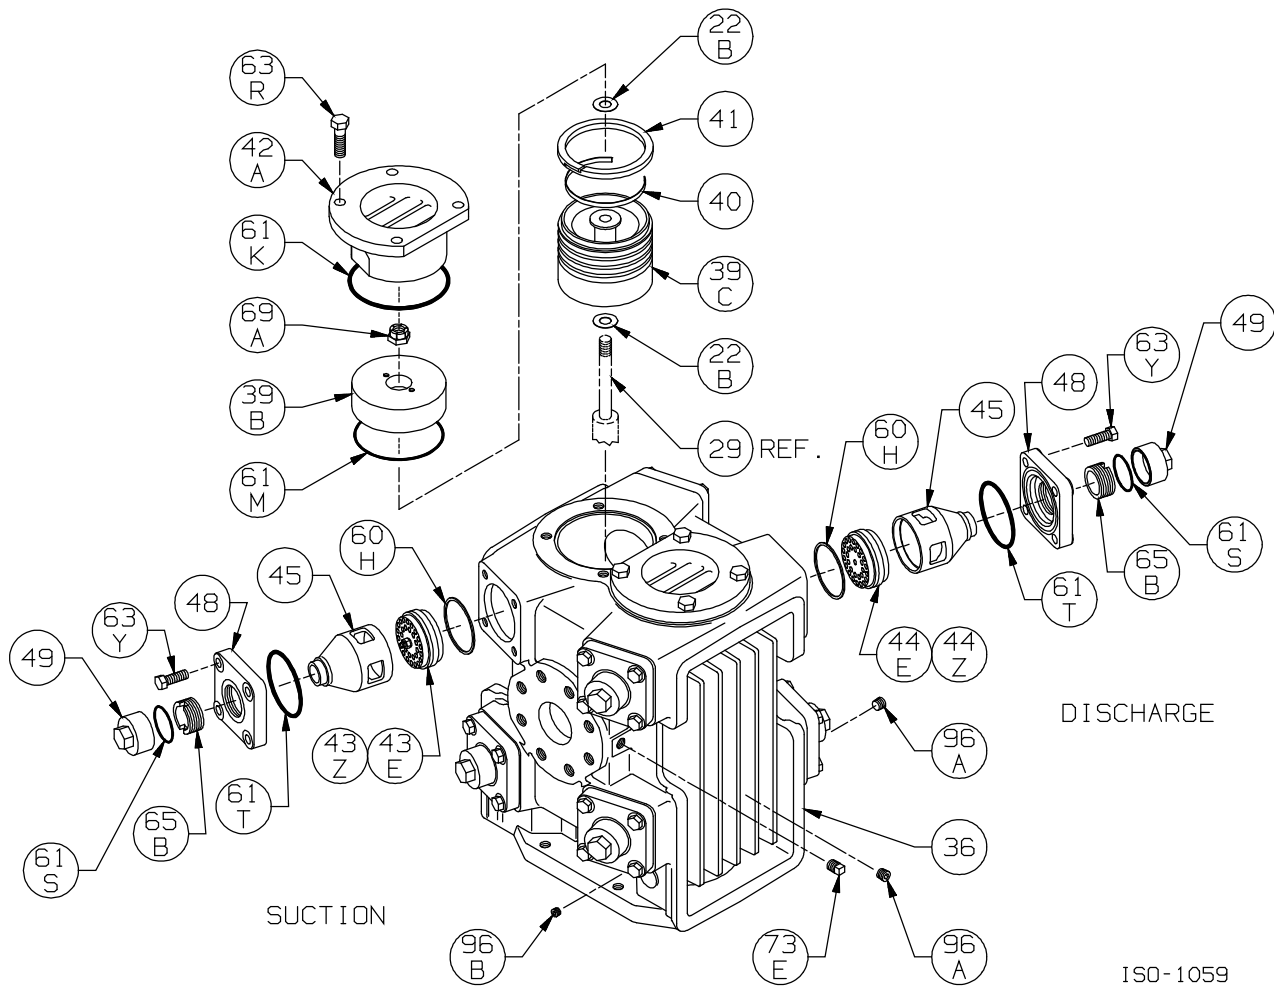

ISO-1059

Cylinder Assembly LB942A, LB942B, LB943B

ISO1059

Ref	Description	Qty	Part No
22B	Piston Shim – 0.007"	AR	794761
	Piston Shim – 0.015"		794762
	Piston Shim – 0.025"		797022
	Piston Shim – 0.035"		797023
	Piston Shim – 0.040"		797024
36	Cylinder	1	794704
39B	Piston Cap	2	794719
39C	Piston	2	794718
40	Expander	8	793614
41	Piston Ring - Std	8	793610
42A	Head	2	794702
43E	Suction Valve Assembly	4	793659
43Z	Valve Repair Kit - For 793659/793679		793660
44E	Discharge Valve Assembly	4	793679
44Z	Valve Repair Kit - For 793659/793679		793660

Ref	Description	Qty	Part No
45	Cage	8	794620
48	Valve Cover Plate	8	794284
49	Valve Cap	8	792003
60H	Gasket - Valve *	8	794198
61K	O-Ring (Buna-N) Std *	2	792315
61M	O-Ring (Buna-N) Std *	2	792060
61S	O-Ring (Buna-N) Std *	8	792306
61T	O-Ring (Buna-N) Std *	8	792112
63R	Capscrew - Hex Hd	8	794097
63Y	Capscrew - Hex Hd	32	793094
65B	Valve Holddown Screw	8	792002
69A	Piston Nut - TNT	2	792857
73E	Pipe Plug - 1/4	4	793498
96A	Pipe Plug - 1/4 Socket	4	790488
96B	Pipe Plug - 1/8 Socket	2	790309

AR As Required

* Included in Gasket Sets