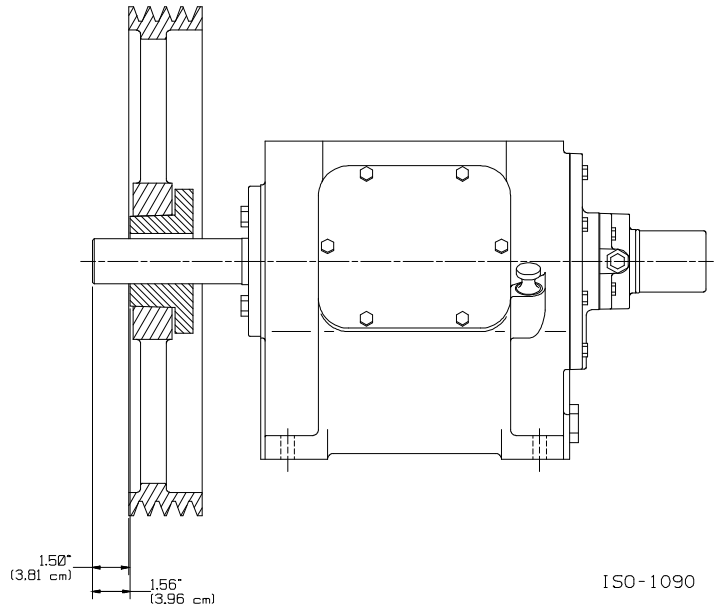

ISO1061

Ref	Description	Qty	Part No
21	Oil Seal	1	794732
22A	Bearing Adjustment Shim Kit	1	794733
30	Oil Filter Fitting	1	794725
60A	Gasket - Oil Screen *	1	792136
60B	Gasket - Oil Screen Plug *	1	792123
60C	Gasket - Inspection Plate *	1	794122
60D	Gasket - Bearing Carrier Assembly *	1	794720
60L	Gasket - Oil Pump Cover *	1	794721
61A	O-Ring - Oil Screen *	1	792175
61D	O-Ring - Oil Bayonet *	1	792174
63C	Capscrew - Hex Hd	6	793116
63D	Capscrew - Soc Hd	4	790559
63E	Capscrew - Hex Hd	4	790484
63U	Capscrew - Hex Hd	8	792093
72B	Elbow	1	790453
73A	Pipe Plug	1	790024
96A	Pipe Plug	1	790488
96B	Pipe Plug	2	790309

\* Included in Gasket Sets

Oil Pump Detail:

Models LB081B, LB082B, LB161B, LB162B, LB361B, LB362D,  
LB601B, LB602B, LB602C, LB942A, LB942B, LB943B

ISO1083

Ref	Description	Qty	Part No
2B	Oil Filter	1	794726
5A	Oil Pump Kit (with 6, 9F, 60L)		794760
6	Oil Pump Cone	1	794750
7	Oil Pressure Gauge	1	790012
8A	Oil Pressure Adj. Ball	1	792154
9A	Oil Pressure Adj. Spring	1	792153
9F	Oil Pump Spring	1	794751
10	Oil Pressure Adj. Screw	1	792148
10A	Locknut	1	792152

Ref	Description	Qty	Part No
	Oil Pump Cover Assembly - For Filter		794764
14	Oil Pump Cover Assembly (both include 17A, 96B)	1	794763
17A	Roll Pin	1	794753
30	Oil Filter Fitting	1	794725
60L	Gasket - Oil Pump Cover *	1	794721
61C	O-Ring - Adjusting Screw *	1	792168
63D	Capscrew - Socket Head	4	790559
96B	Pipe Plug	2	790309

\* Included in Gasket Sets

ISO-1090

Flywheel Assembly: LB942A, LB942B, LB943B

ISO1090

Ref	Description	Qty	Part No
23	Key	1	794267
55A	Hub (E 1.875")	1	790505
57	Flywheel Assembly	1	794755
57A	Flywheel	1	790539