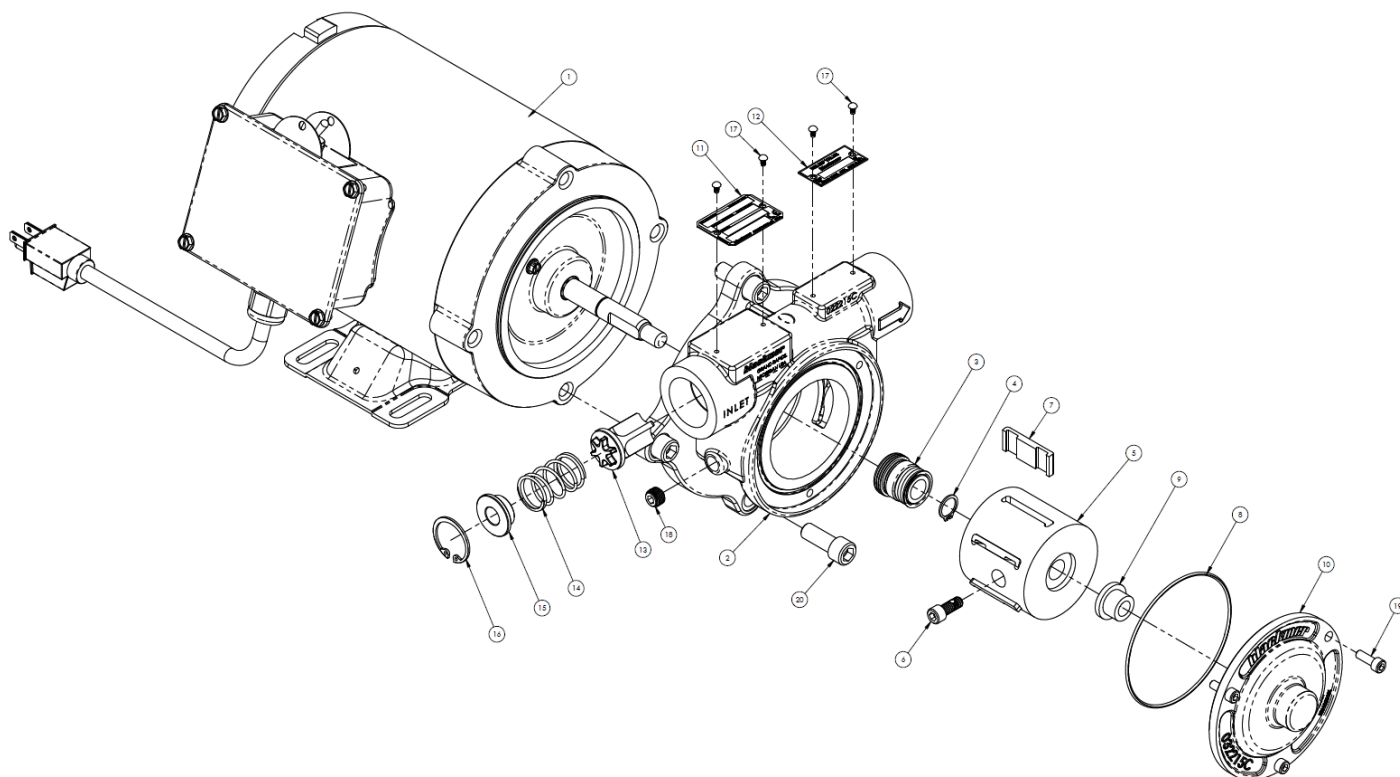

BLACKMER PARTS LIST

PUMP MODELS: SX1B-DEF

961834
Page 1 of 2

PARTS LIST
203-B01

Section 203
Effective Jul 2017
Replaces APR 2014

See Instructions 203-B00 for Installation, Operation and Maintenance

Ref. No.	Description	Parts per Pump	Part No.	Ref. No.	Description	Parts per Pump	Part No.
1	Motor, 115 Volt AC	1	929300	10	Head	1	032215
	Motor, 12 Volt DC	1	929301	11	Tag – Serial Number	1	908877
2	Cylinder - NPT	1	022215	12	Tag – R/V	1	909035
	Cylinder - BSPP	1	022216	13	Relief Valve	1	454802
3	Mechanical Seal	1	332215	14	Spring – R/V	1	471437
4	Retaining Ring – External	1	903593	15	Guide – R/V Spring	1	422215
5	Rotor	1	202217	16	Retaining Ring – R/V	1	903634
6	Capscrew – Rotor	1	920068	17	Screw, Tag	4	922315
7	Vane – Duravane®	6	092216	18	Pipe Plug (1/8")	1	908188
8	O-Ring – Head (Ethylene-Propylene)	1	712221	19	Capscrew – Head	3	922018
9	Bushing – Head	1	162215	20	Capscrew – Cylinder	4	920338