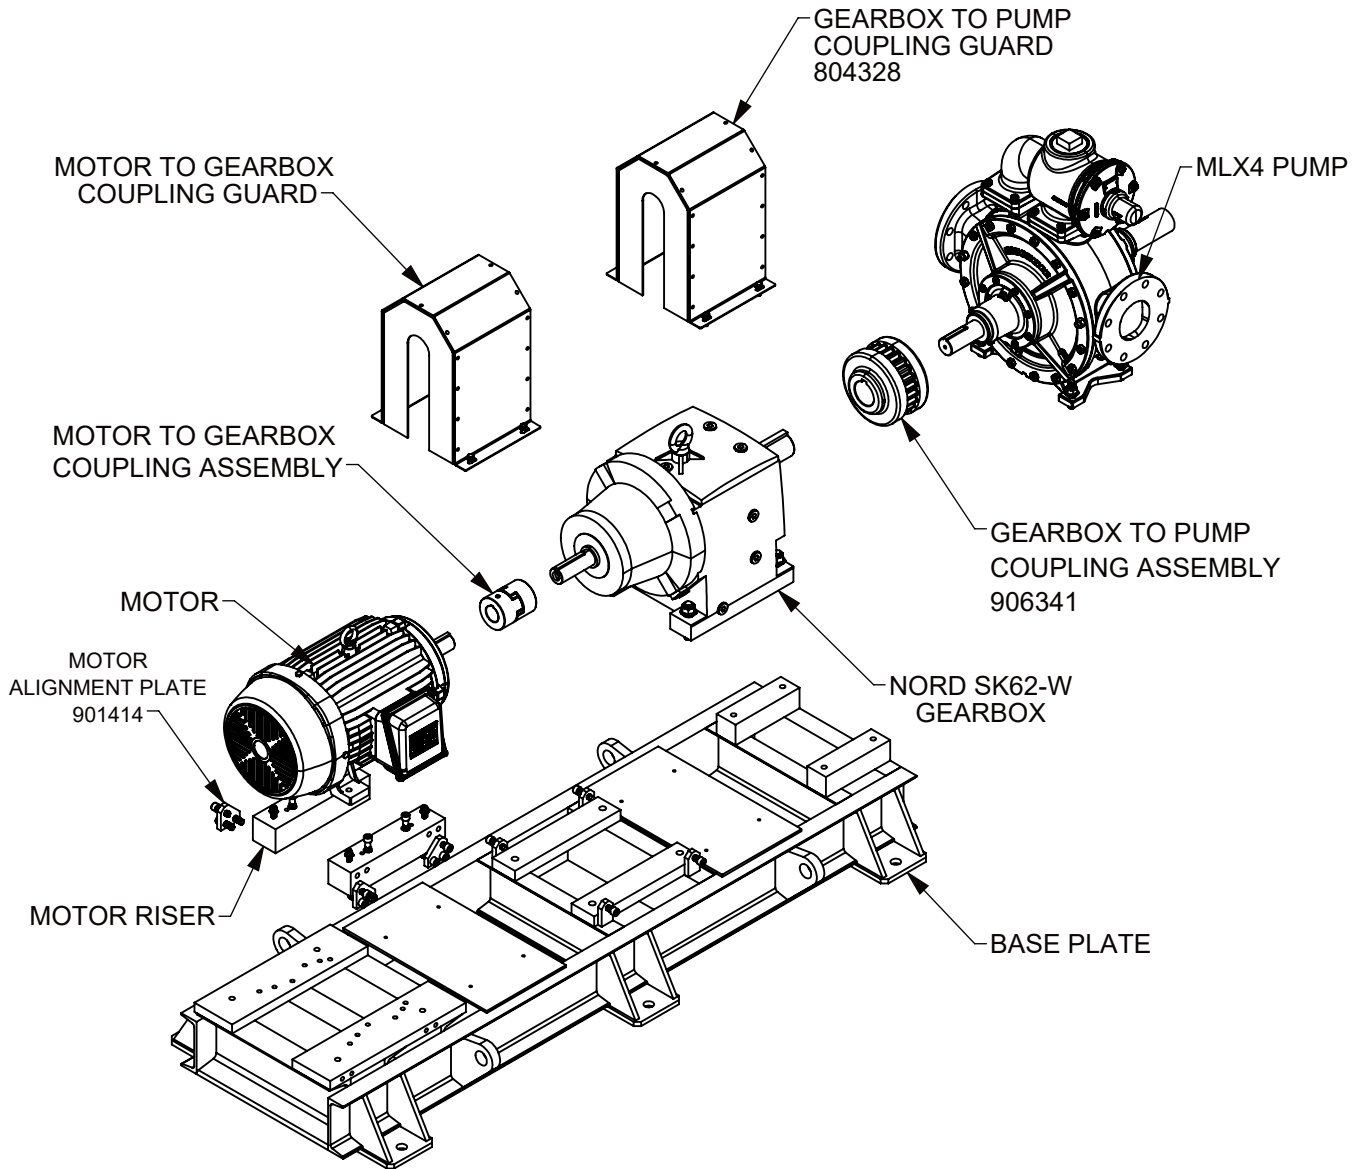

TYPE	SIZE	UNIT STYLE
MLX	4	SK62

PARTS LIST 106-H11	
Section Effective Replaces Page 1 / 1	106 Sept 2023 NEW

RIGHT HAND ROTATION. FOR LEFT HAND ROTATION, SHAFT PROJECTION IS OPPOSITE THAT SHOWN.

NORD SK62-W GEARBOX PART NUMBERS			BASEPLATE AND MOTOR RISER PART NUMBERS		
RATIO	INPUT/OUTPUT	PART NUMBER	MOTOR FRAME	BASEPLATE	MOTOR RISER
2.97:1	1750/589 RPM	813158	254T/256T	901453	905839
3.30:1	1750/530 RPM	813159	284T/286T		905832
3.72:1	1750/470 RPM	813160	324T/326T		905834
4.05:1	1750/432 RPM	813161	364T/365T		---
			COUPLING AND GUARD PART NUMBER		
			MOTOR FRAME	MOTOR TO GEARBOX COUPLING ASSY	MOTOR TO GEARBOX COUPLING GUARD
			254T/256T	906322	804328
			284T/286T	906323	804328
			324T/326T	906324	804328
			364T/365T	906342	804328