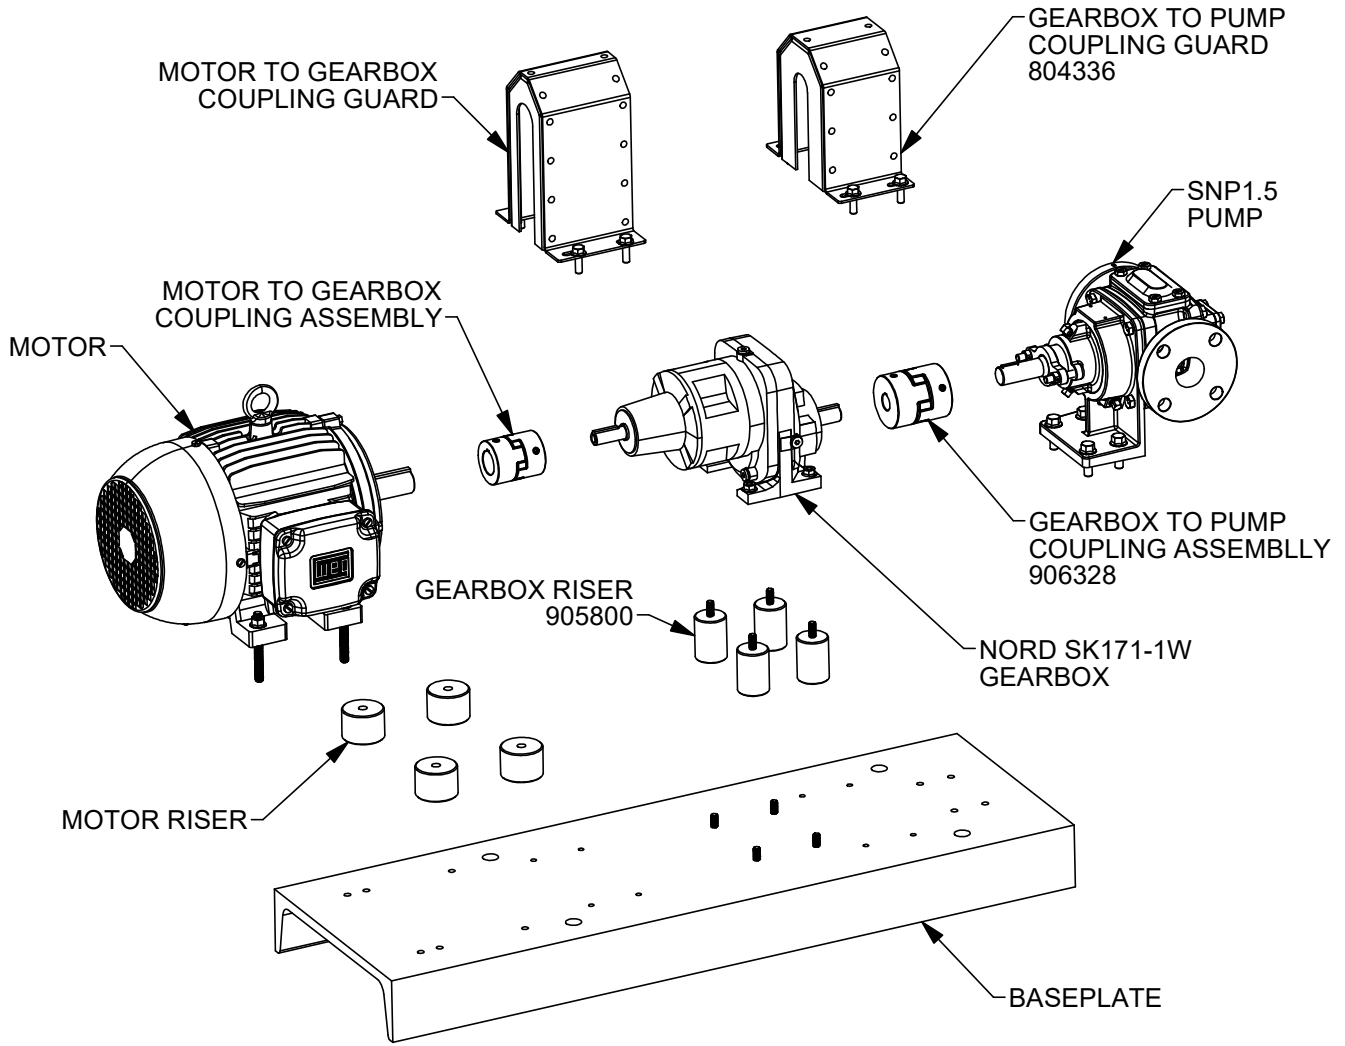

TYPE	SIZE	UNIT STYLE
SNP	1.5	SK171

PARTS LIST 104-H12	
Section Effective Replaces Page 1 / 1	104 SEP 2023 NEW

RIGHT HAND ROTATION. FOR LEFT HAND ROTATION, SHAFT PROJECTION IS OPPOSITE THAT SHOWN.

BASEPLATE AND MOTOR RISER PART NUMBERS		
MOTOR FRAME	BASEPLATE	MOTOR RISER
143T/145T	901420	905807
182T/184T	901424	905811
213T/215T	901431	905817
COUPLING AND GUARD PART NUMBER		
MOTOR FRAME	MOTOR TO GEARBOX COUPLING ASSY	MOTOR TO GEARBOX COUPLING GUARD
143T/145T	906325	804300
182T/184T	906326	804300
213T/215T	906372	804313

NORD SK171.1-W GEARBOX PART NUMBERS

RATIO	INPUT/OUTPUT	PART NUMBER
1.07:1	1750/1636 RPM	803131
1.15:1	1750/1522 RPM	803132
1.96:1	1750/893 RPM	803133
2.71:1	1750/646RPM	803134
3.46:1	1750/506 RPM	803135
4.79:1	1750/365 RPM	803136