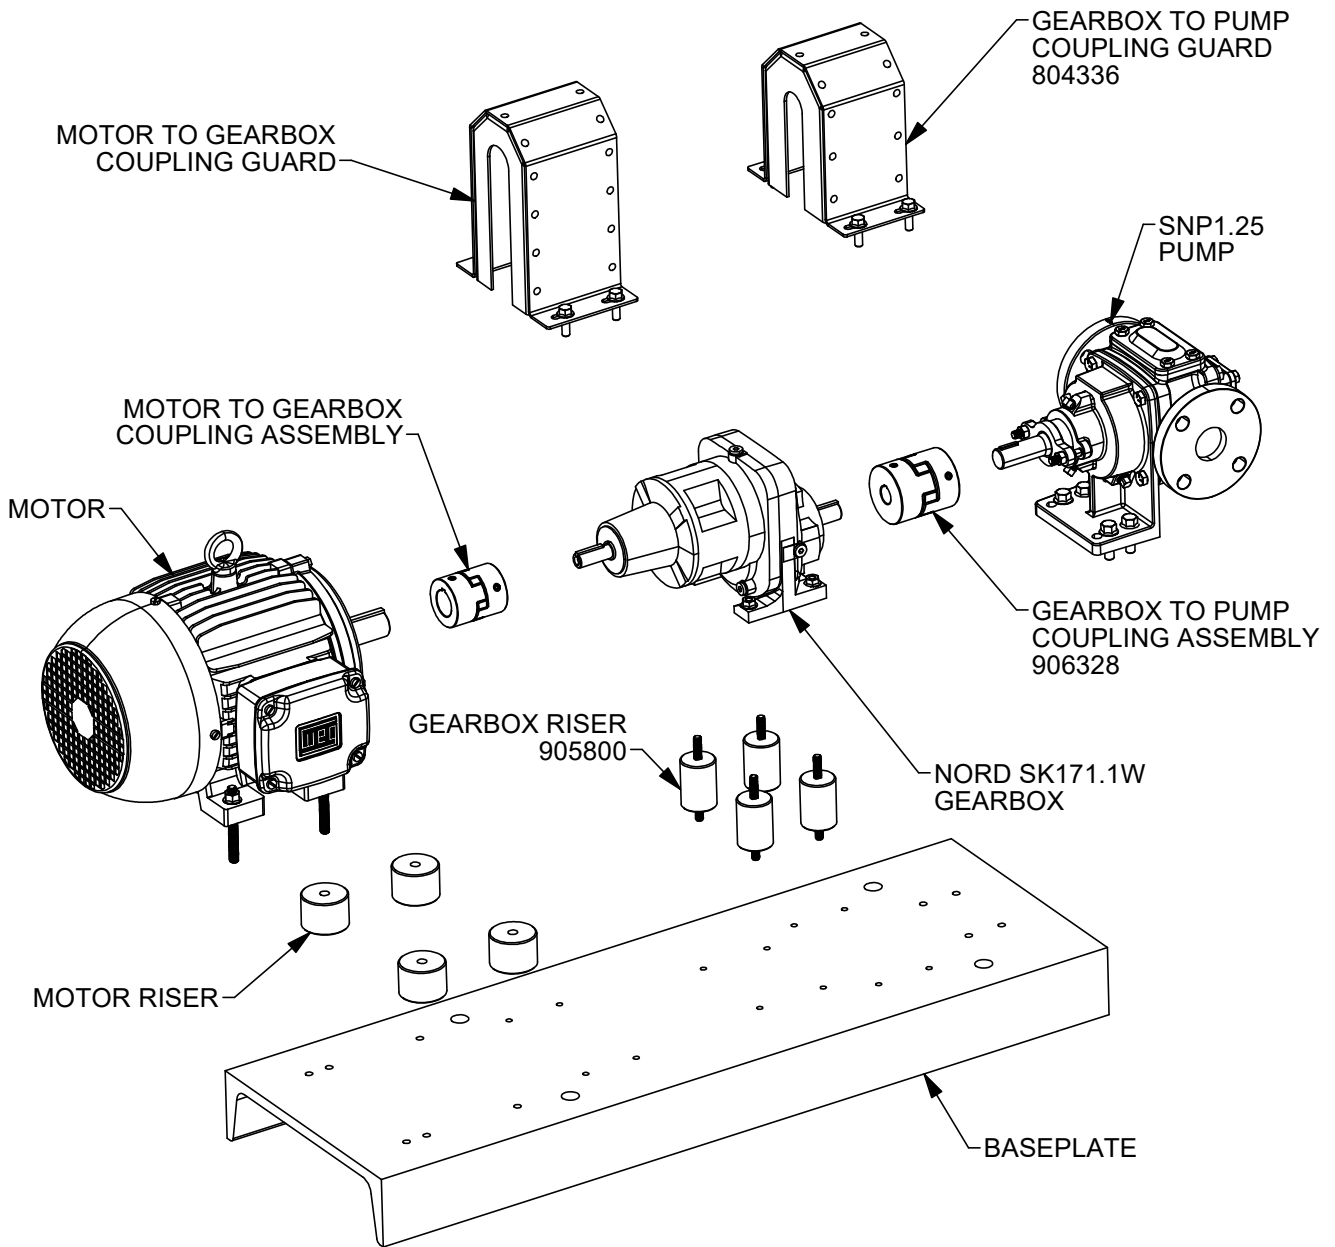

TYPE	SIZE	UNIT STYLE
<b>SNP</b>	<b>1.25</b>	<b>SK171</b>

PARTS LIST 104-H11	
Section Effective Replaces Page 1 / 1	104 SEP 2023 NEW

RIGHT HAND ROTATION SHOWN.

NORD SK171.1-W GEARBOX PART NUMBERS			BASEPLATE AND MOTOR RISER PART NUMBERS		
RATIO	INPUT/OUTPUT	PART NUMBER	MOTOR FRAME	BASEPLATE	MOTOR RISER
1.07:1	1750/1636 RPM	803131	143T/145T	901420	905807
1.15:1	1750/1522 RPM	803132	182T/184T	901424	905811
1.96:1	1750/893 RPM	803133	<b>COUPLING AND GUARD PART NUMBER</b>		
2.71:1	1750/646RPM	803134			
3.46:1	1750/506 RPM	803135			
4.79:1	1750/365 RPM	803136			
			MOTOR FRAME	MOTOR TO GEARBOX COUPLING ASSY	MOTOR TO GEARBOX COUPLING GUARD
			143T/145T	906325	804300
			182T/184T	906326	804300