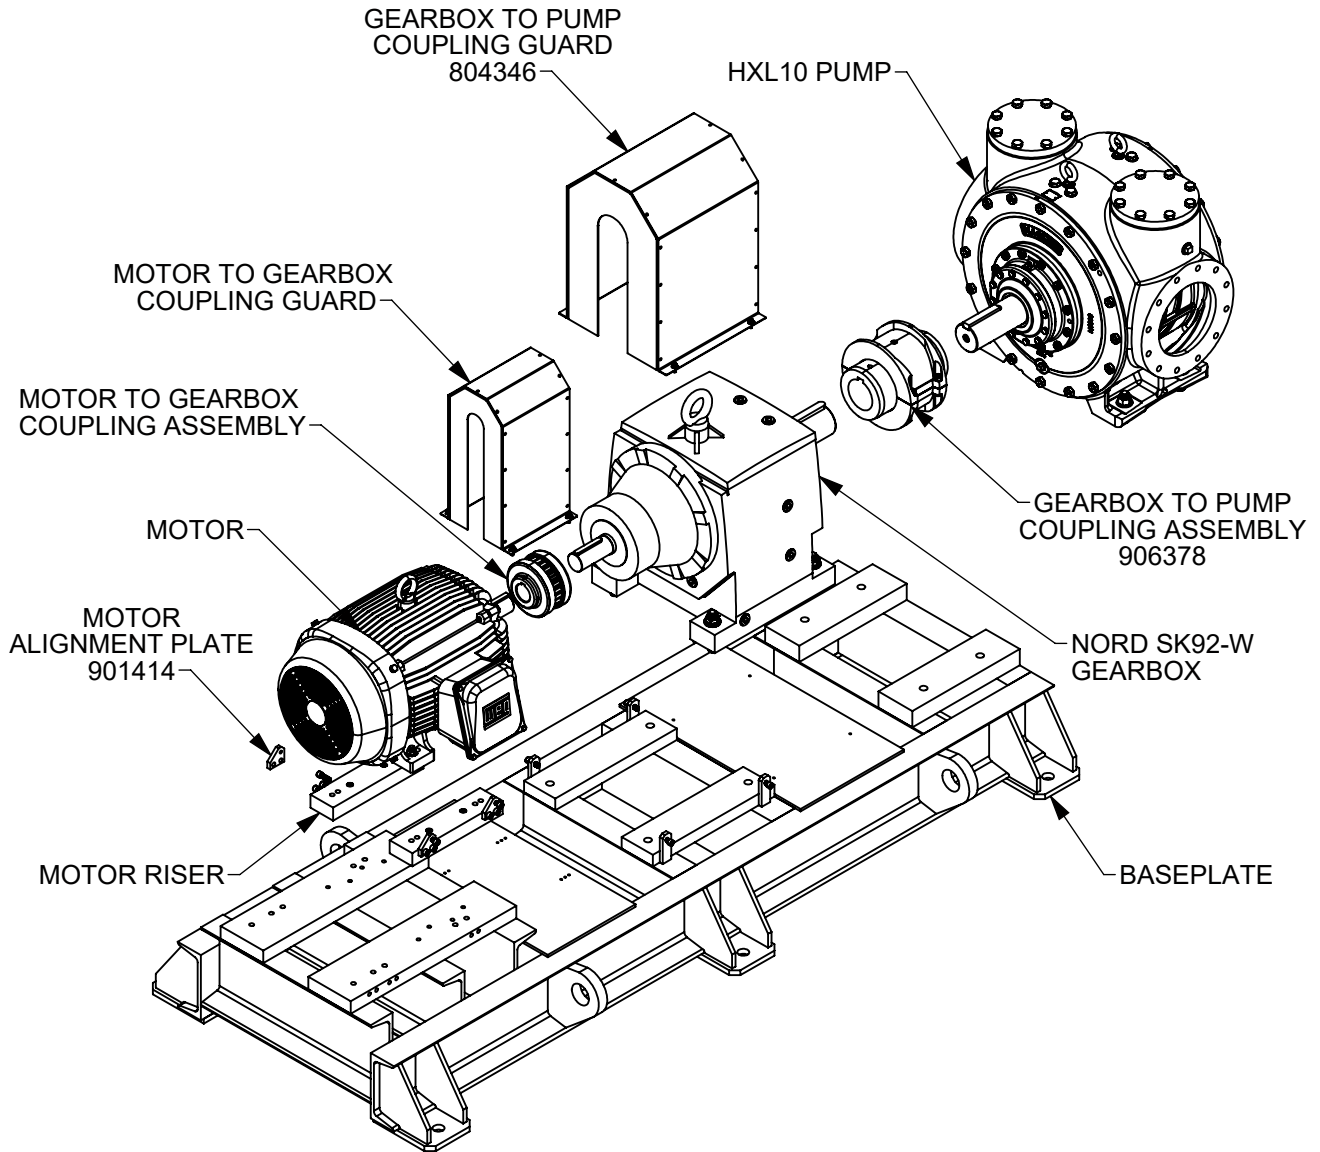

TYPE	SIZE	UNIT STYLE
HXL	10	SK92

PARTS LIST 102-H13	
Section Effective Replaces Page 1 / 1	102 Dec 2023 Sept 2023

RIGHT HAND ROTATION. FOR LEFT HAND ROTATION, SHAFT PROJECTION IS OPPOSITE THAT SHOWN.

MOUNTING STYLE: LONG COUPLED

BASEPLATE AND MOTOR RISER PART NUMBERS		
MOTOR FRAME	BASEPLATE	MOTOR RISER
364T/365T	901456	905836
404T/405T		905837
444T/445T/447T		---
NORD SK92-W GEARBOX PART NUMBERS		
RATIO	SPEEDS 60Hz/50Hz	PART NUMBER
7.78:1	225 RPM / 186 RPM	813153
10.58:1	165 RPM / 137 RPM	813154
12.39:1	141 RPM / 117 RPM	813155
14.36:1	122 RPM / 101 RPM	813156
16.47:1	106 RPM / 88 RPM	813157
COUPLING AND GUARD PART NUMBER		
MOTOR FRAME	MOTOR TO GEARBOX COUPLING ASSY	MOTOR TO GEARBOX COUPLING GUARD
364T/365T	906377	804330
404T/405T	906379	804352
444T/445T/447T	906345	804335