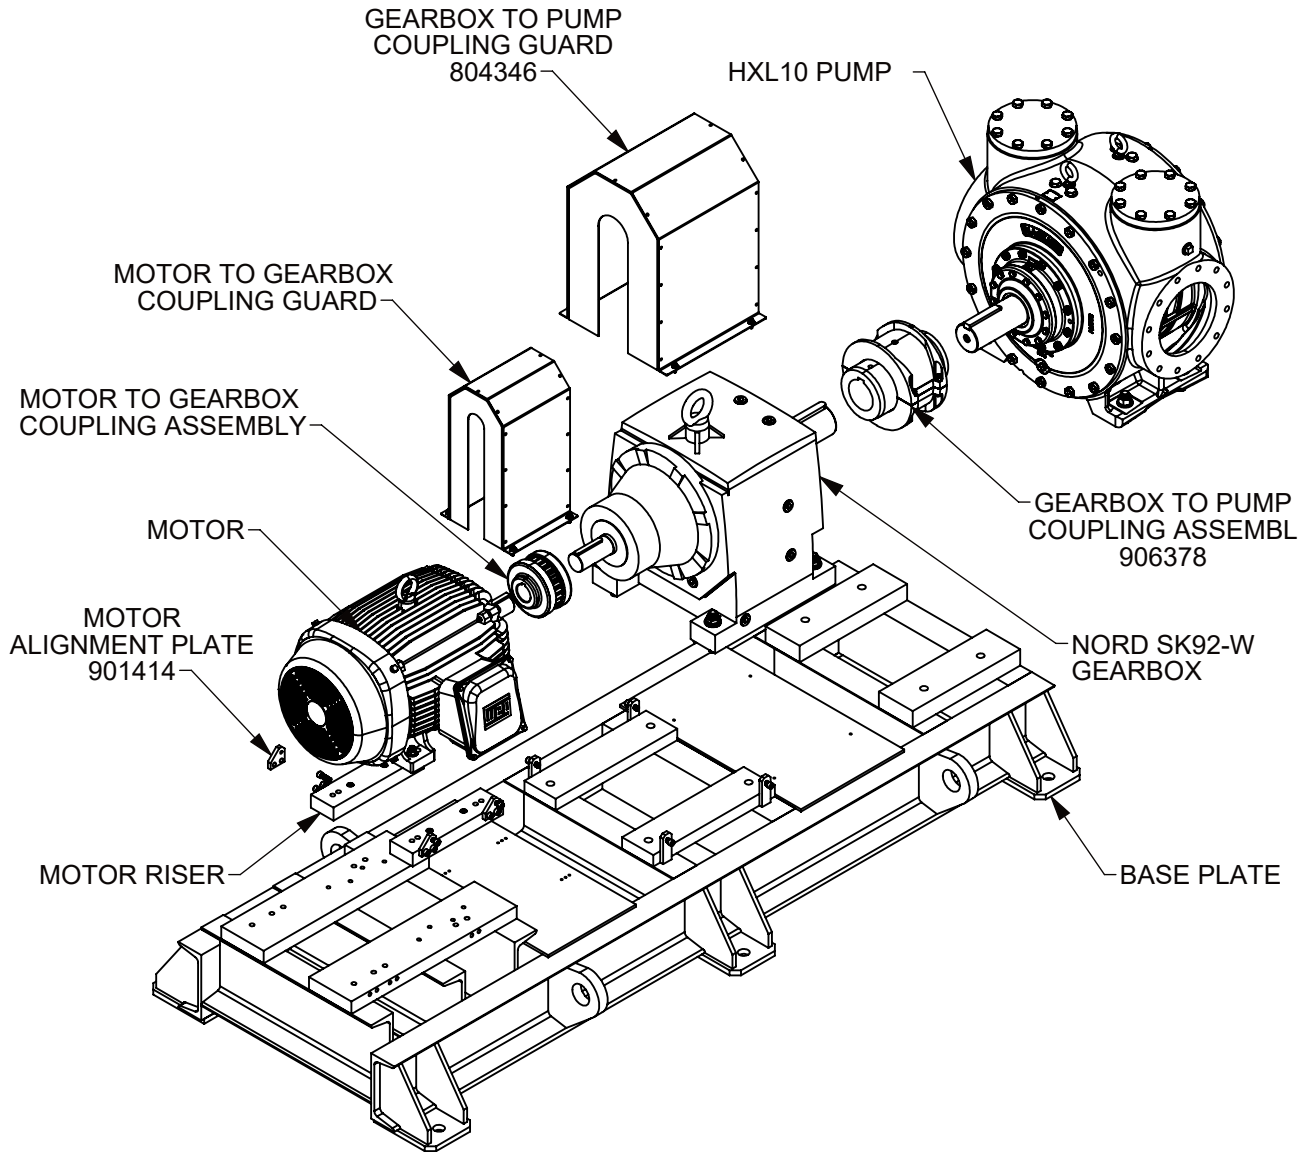

TYPE	SIZE	UNIT STYLE
HXL	10	SK92

PARTS LIST 102-H13	
Section Effective Replaces Page 1 / 1	102 Sept 2023 NEW

RIGHT HAND ROTATION. FOR LEFT HAND ROTATION, SHAFT PROJECTION IS OPPOSITE THAT SHOWN.

BASEPLATE AND MOTOR RISER PART NUMBERS		
MOTOR FRAME	BASEPLATE	MOTOR RISER
364T/365T	901456	905836
404T/405T		905837
444T/445T/447T		---

NORD SK92-W GEARBOX PART NUMBERS			COUPLING AND GUARD PART NUMBER		
RATIO	INPUT/OUTPUT	PART NUMBER	MOTOR FRAME	MOTOR TO GEARBOX COUPLING ASSY	MOTOR TO GEARBOX COUPLING GUARD
7.78:1	1750/225 RPM	813153	364T/365T 404T/405T 444T/445T/447T	906377 906379 906345	804330 804352 804335
10.58:1	1750/165 RPM	813154			
12.39:1	1750/141 RPM	813155			
14.36:1	1750/122 RPM	813156			
16.47:1	1750/106 RPM	813157			