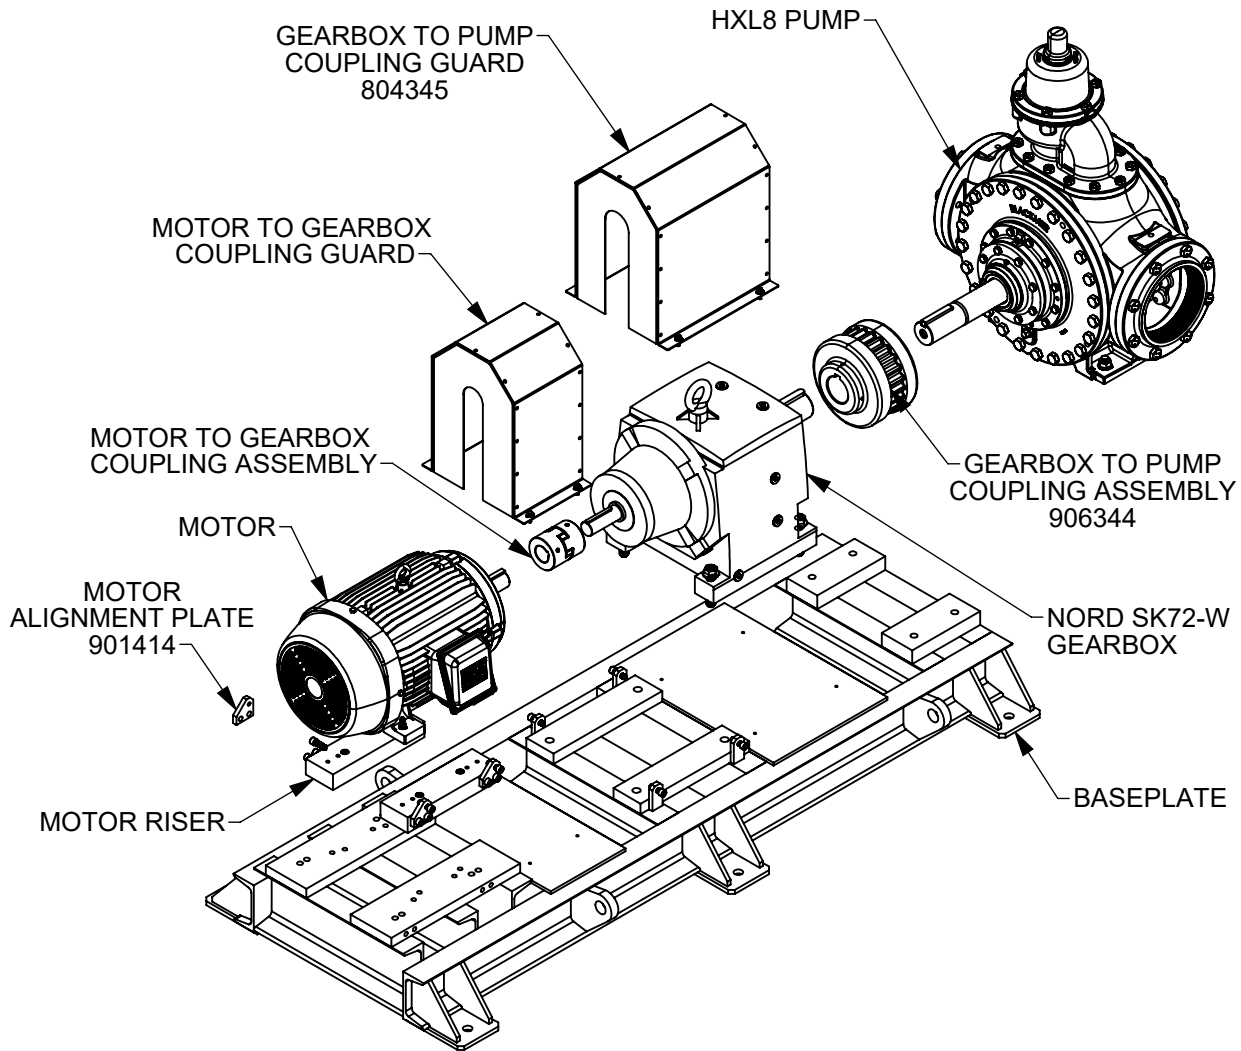

TYPE	SIZE	UNIT STYLE
<b>HXL</b>	<b>8</b>	<b>SK72</b>

PARTS LIST 102-H12	
Section Effective Replaces Page 1 / 1	102 Dec 2023 Sept 2023

RIGHT HAND ROTATION. FOR LEFT HAND ROTATION, SHAFT PROJECTION IS OPPOSITE THAT SHOWN.

\*\*MOUNTING STYLE: LONG COUPLED\*\*

BASEPLATE AND MOTOR RISER PART NUMBERS		
MOTOR FRAME	BASEPLATE	MOTOR RISER
284T/286T	901455	905832
324T/326T		905834
364T/365T		-

NORD SK72-W GEARBOX PART NUMBERS		
RATIO	SPEEDS 60Hz/50Hz	PART NUMBER
5.60:1	313 RPM / 259 RPM	812740
6.42:1	273 RPM / 226 RPM	812741
6.95:1	252 RPM / 209 RPM	812742
8.19:1	214 RPM / 177 RPM	812743
9.46:1	185 RPM / 153 RPM	812744
10.84:1	161 RPM / 134 RPM	812745

COUPLING AND GUARD PART NUMBER		
MOTOR FRAME	MOTOR TO GEARBOX COUPLING ASSY	MOTOR TO GEARBOX COUPLING GUARD
284T/286T	906323	804329
324T/326T	906324	804329
364T/365T	906342	804329

NORD SK72-W GEARBOX PART NUMBERS		
RATIO	SPEEDS 60Hz/50Hz	PART NUMBER
5.60:1	313 RPM / 259 RPM	812740
6.42:1	273 RPM / 226 RPM	812741
6.95:1	252 RPM / 209 RPM	812742
8.19:1	214 RPM / 177 RPM	812743
9.46:1	185 RPM / 153 RPM	812744
10.84:1	161 RPM / 134 RPM	812745