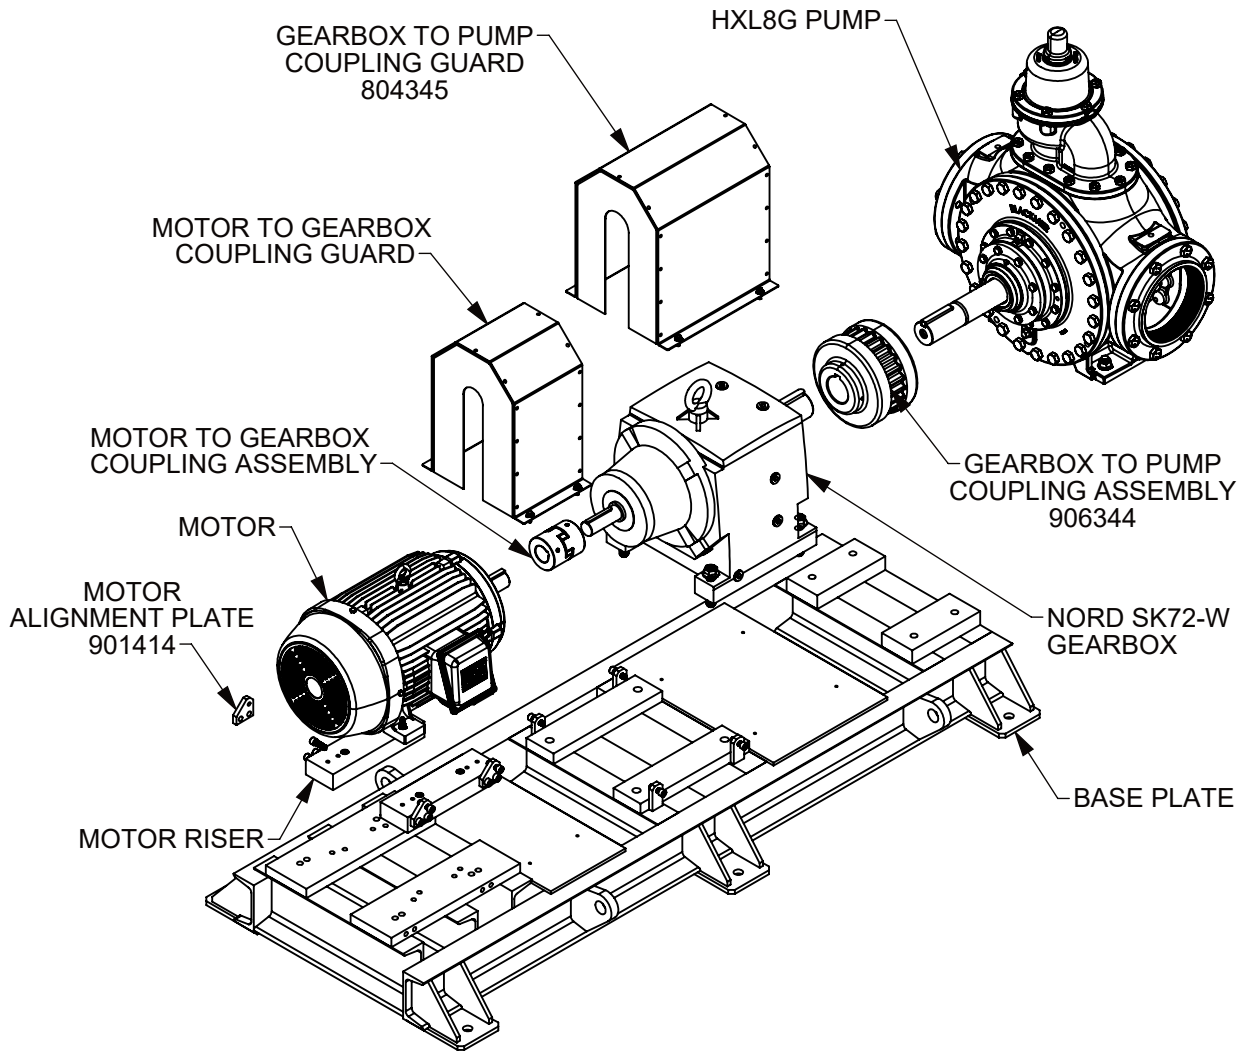

TYPE	SIZE	UNIT STYLE
HXL	8G	SK72

PARTS LIST 102-H12	
Section Effective Replaces Page 1 / 1	102 Sept 2023 NEW

RIGHT HAND ROTATION. FOR LEFT HAND ROTATION, SHAFT PROJECTION IS OPPOSITE THAT SHOWN.

NORD SK72-W GEARBOX PART NUMBERS			BASEPLATE AND MOTOR RISER PART NUMBERS		
RATIO	INPUT/OUTPUT	PART NUMBER	MOTOR FRAME	BASEPLATE	MOTOR RISER
3.26:1	1750/537 RPM	812735	284T/286T	901455	905832
3.43:1	1750/510 RPM	812736	324T/326T		905834
3.86:1	1750/453 RPM	812737	364T/365T		-
4.12:1	1750/425 RPM	812738	<b>COUPLING AND GUARD PART NUMBER</b>		
4.85:1	1750/361 RPM	812739	MOTOR FRAME	MOTOR TO GEARBOX COUPLING ASSY	MOTOR TO GEARBOX COUPLING GUARD
5.60:1	1750/313 RPM	812740	284T/286T	906323	804329
6.42:1	1750/273 RPM	812741	324T/326T	906324	804329
6.95:1	1750/252 RPM	812742	364T/365T	906342	804329
8.19:1	1750/214 RPM	812743			
9.46:1	1750/185 RPM	812744			
10.84:1	1750/161 RPM	812745			