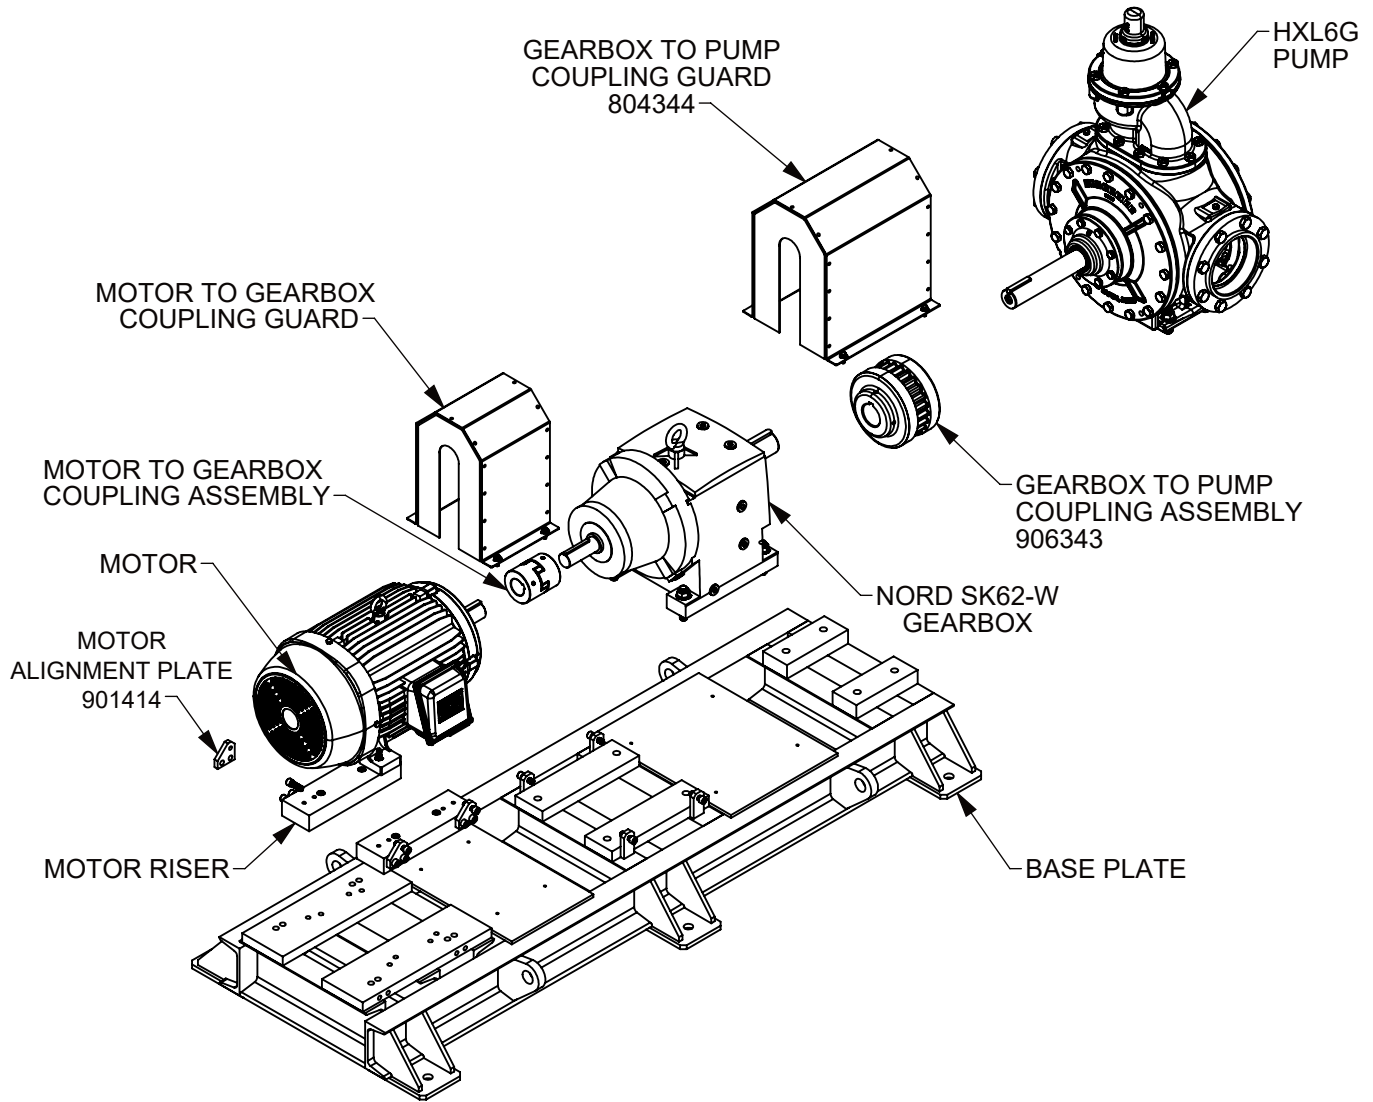

TYPE	SIZE	UNIT STYLE
HXL	6G	SK62

PARTS LIST 102-H11	
Section Effective Replaces Page 1 / 1	102 Sept 2023 NEW

RIGHT HAND ROTATION. FOR LEFT HAND ROTATION, SHAFT PROJECTION IS OPPOSITE THAT SHOWN.

NORD SK62-W GEARBOX PART NUMBERS			BASEPLATE AND MOTOR RISER PART NUMBERS		
RATIO	INPUT/OUTPUT	PART NUMBER	MOTOR FRAME	BASEPLATE	MOTOR RISER
2.97:1	1750/589 RPM	813158	284T/286T	901454	905832
3.30:1	1750/530 RPM	813159	324T/326T		905834
3.72:1	1750/470 RPM	813160	364T/365T		---
4.05:1	1750/432 RPM	813161	COUPLING AND GUARD PART NUMBER		
4.56:1	1750/384 RPM	813162	MOTOR FRAME	MOTOR TO GEARBOX COUPLING ASSY	MOTOR TO GEARBOX COUPLING GUARD
6.35:1	1750/276 RPM	813163	284T/286T	906323	804328
7.56:1	1750/231 RPM	813143	324T/326T	906324	804328
8.78:1	1750/199 RPM	813144	364T/365T	906342	804328
10.55:1	1750/166 RPM	813145			
11.59:1	1750/151 RPM	813146			