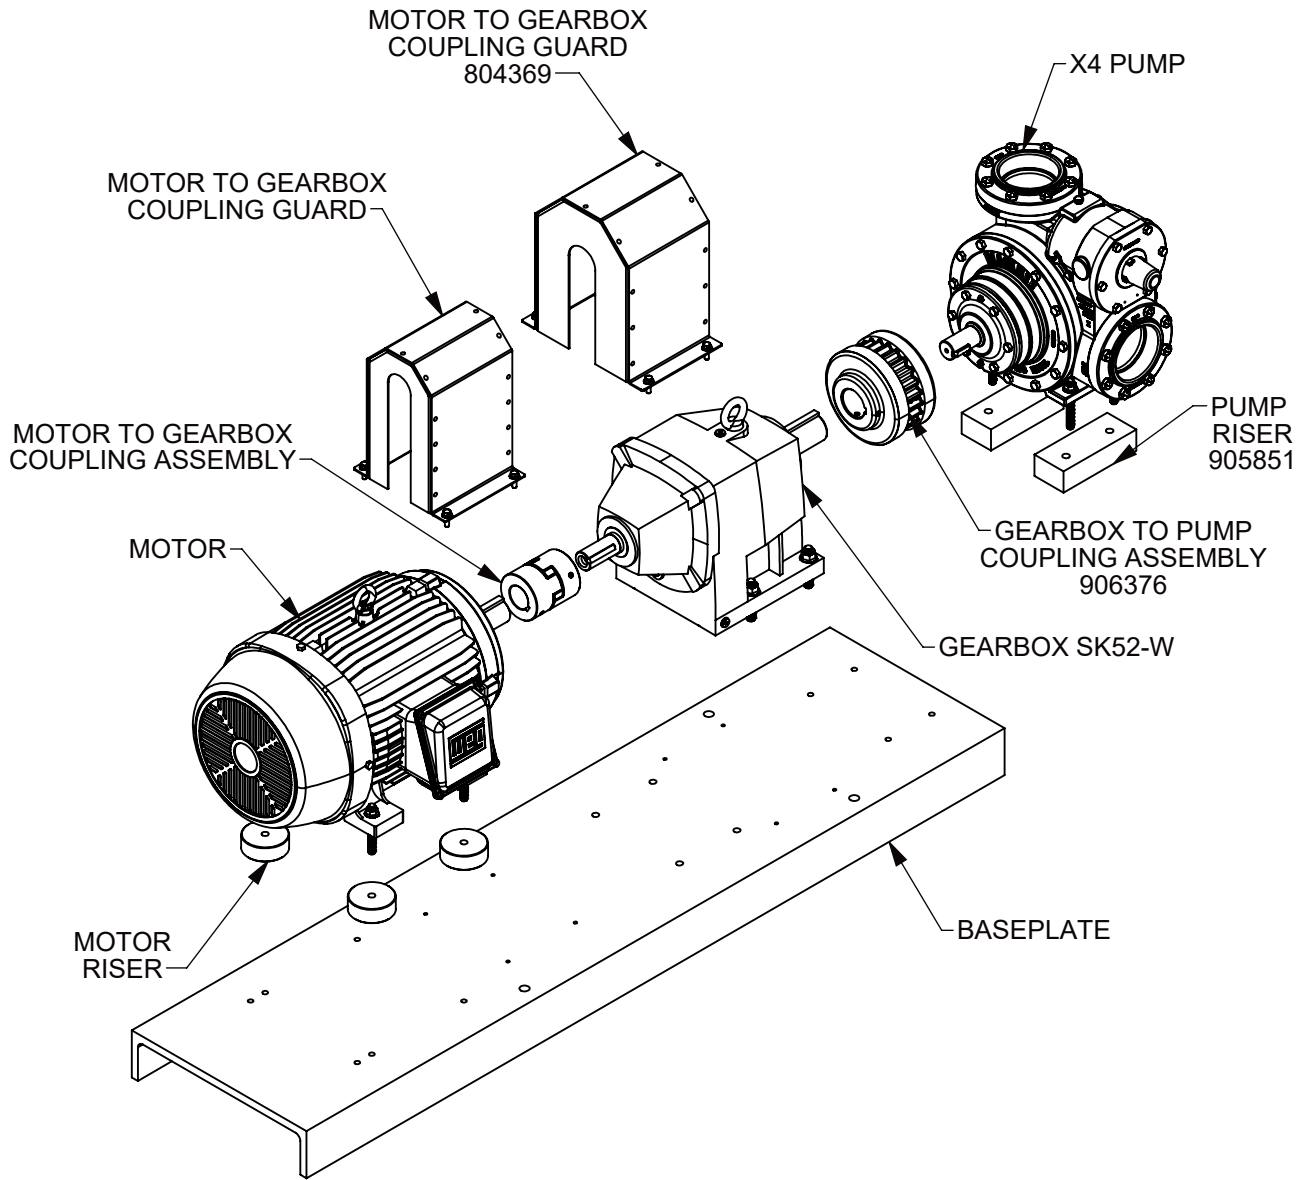

TYPE	SIZE	UNIT STYLE
X	4	SK52

PARTS LIST 101-H14	
Section Effective Replaces Page 1 / 1	101 Sept 2023 NEW

RIGHT HAND ROTATION SHOWN. FOR LEFT HAND ROTATION, SHAFT IS OPPOSITE TO THAT SHOWN.

NORD SK52-W GEARBOX PART NUMBERS			BASEPLATE AND MOTOR RISER PART NUMBERS		
RATIO	INPUT/OUTPUT	PART NUMBER	MOTOR FRAME	BASEPLATE	MOTOR RISER
2.78:1	1750/629 RPM	812700	254T/256T	901472	905849
3.23:1	1750/542 RPM	812701	284T/286T	901474	905850
3.40:1	1750/515 RPM	812702	324T/326T	901475	905856
3.67:1	1750/477 RPM	812703	<b>COUPLING AND GUARD PART NUMBER</b>		
4.08:1	1750/429 RPM	812704			
4.38:1	1750/400 RPM	812705	MOTOR FRAME	MOTOR TO GEARBOX COUPLING ASSY	MOTOR TO GEARBOX COUPLING GUARD
4.61:1	1750/380 RPM	812706	254T/256T	906319	804323
5.08:1	1750/344 RPM	812707	284T/286T	906320	804332
5.60:1	1750/313 RPM	812708	324T/326T	906308	804332
5.79:1	1750/302 RPM	812709			
6.09:1	1750/287 RPM	812710			
6.42:1	1750/273 RPM	812711			