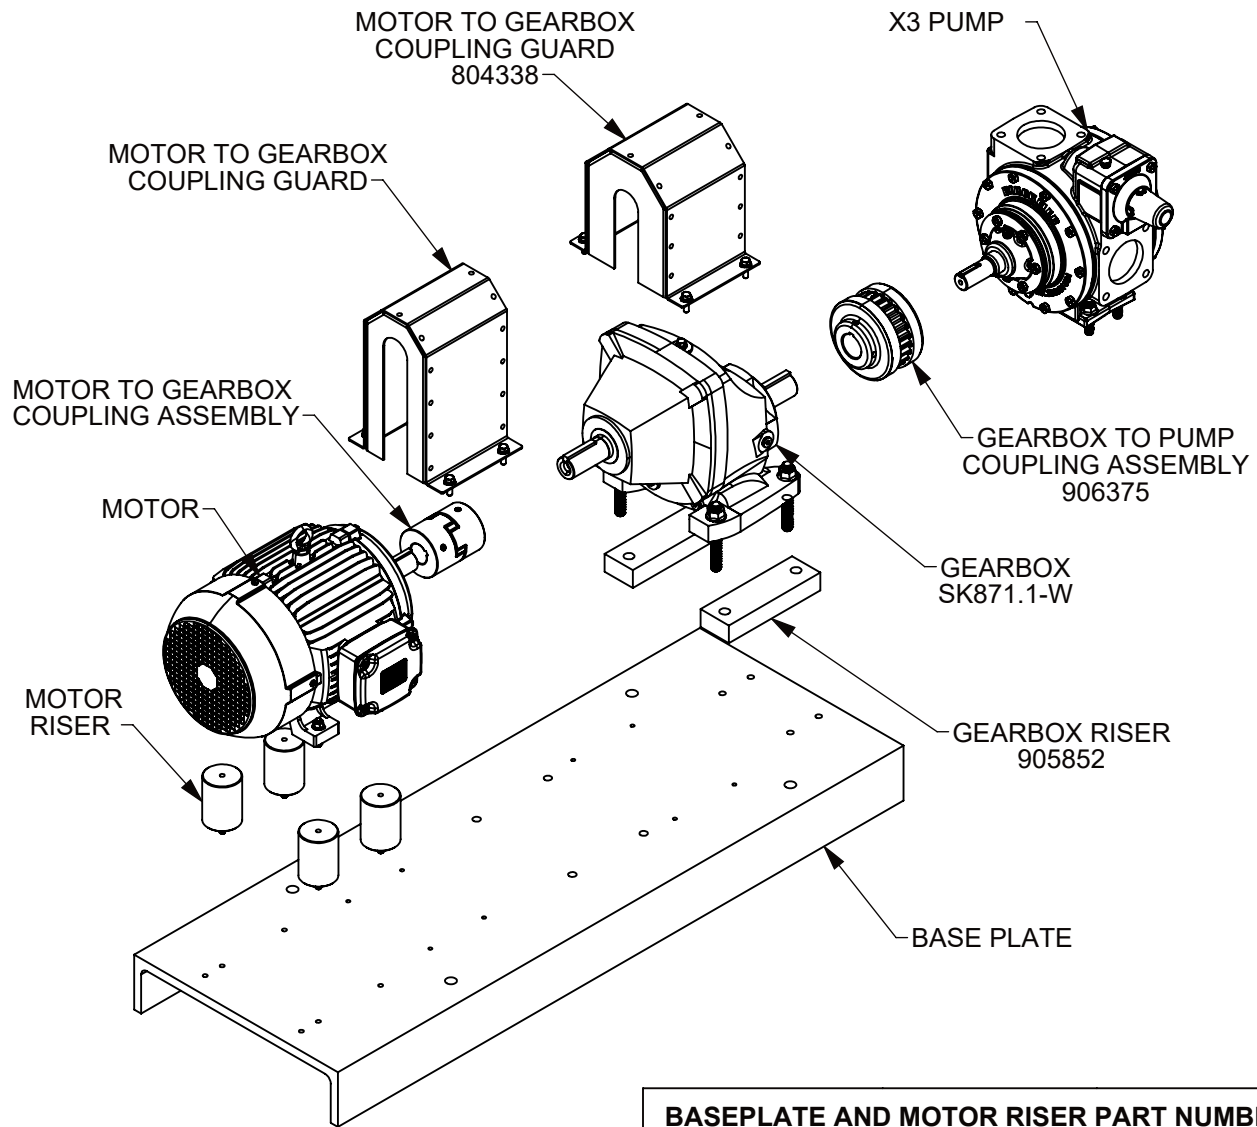

TYPE	SIZE	UNIT STYLE
X	3	SK871

PARTS LIST 101-H13	
Section Effective Replaces Page 1 / 1	101 Sept 2023 NEW

RIGHT HAND ROTATION SHOWN. FOR LEFT HAND ROTATION, SHAFT IS OPPOSITE THAT SHOWN.

BASEPLATE AND MOTOR RISER PART NUMBERS		
MOTOR FRAME	BASEPLATE	MOTOR RISER
213T/215T	901469	905854
254T/256T	901471	905855
284T/286T	901473	905853
COUPLING AND GUARD PART NUMBER		
MOTOR FRAME	MOTOR TO GEARBOX COUPLING ASSY	MOTOR TO GEARBOX COUPLING GUARD
213T/215T	906314	804323
254T/256T	906319	804323
284T/286T	906320	804332

NORD SK871.1-W GEARBOX PART NUMBERS		
RATIO	INPUT/OUTPUT	PART NUMBER
2.50:1	1750/700 RPM	803116
3.42:1	1750/512 RPM	803117
3.89:1	1750/450 RPM	803118
4.29:1	1750/408 RPM	803119
5.27:1	1750/332 RPM	803120
7.17:1	1750/244 RPM	803121