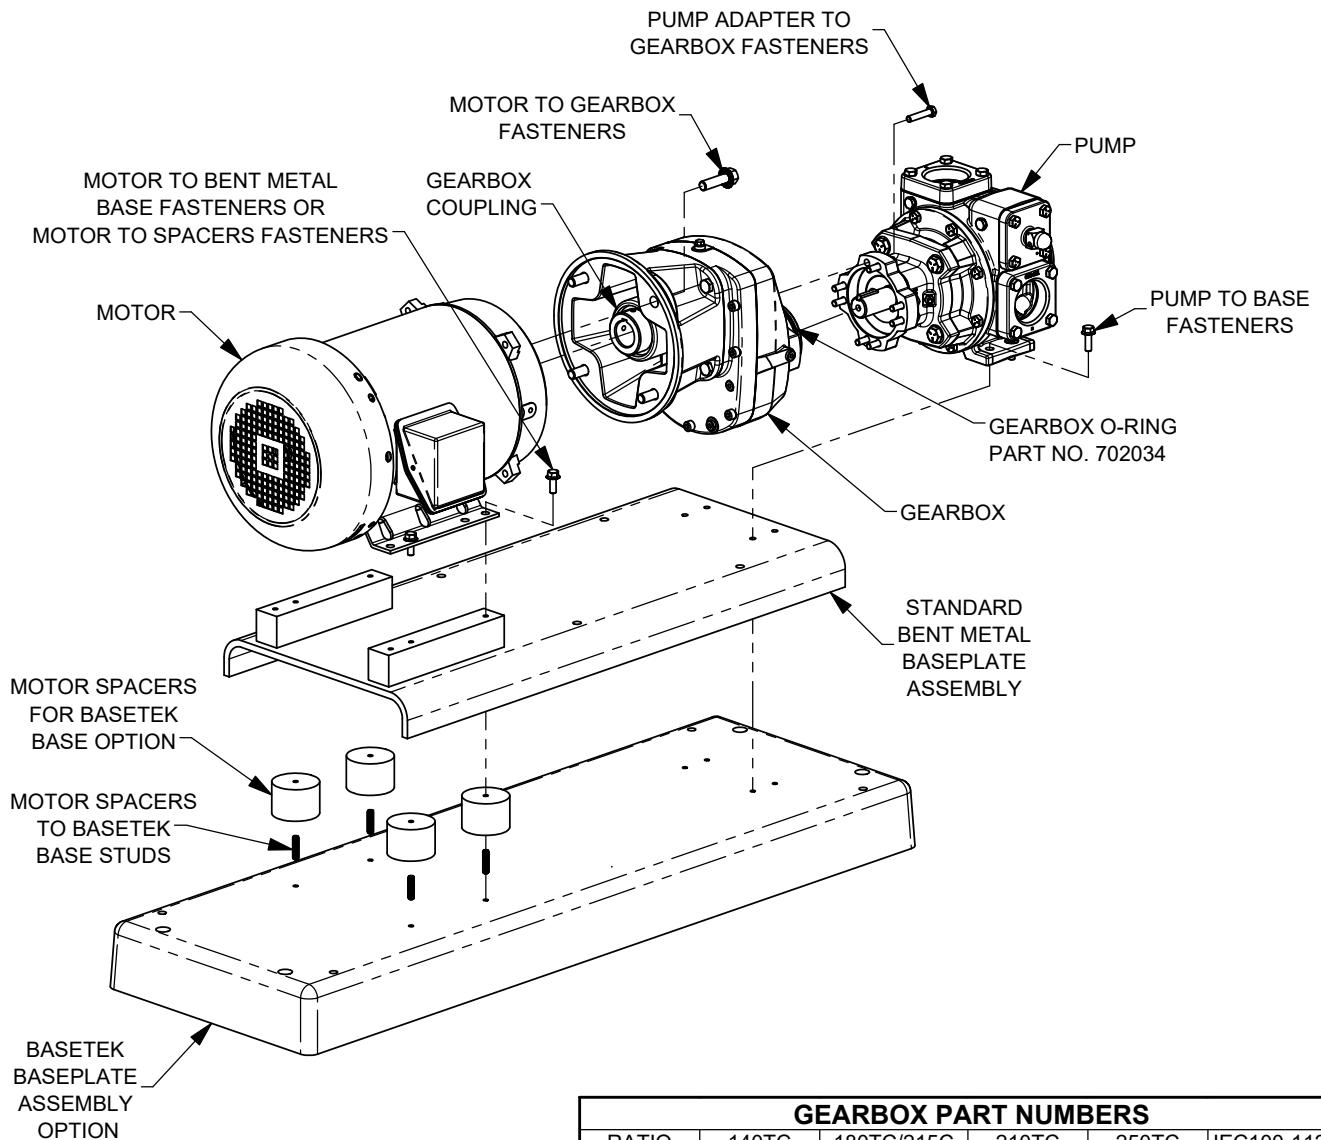

TYPE GNX, GNXH, CRL, SGL, XL, XLW	SIZE 2" 2.5"	UNIT STYLE N15	PARTS LIST 011-045	
			Section Effective Replaces Page 1 / 1	101,701,801,501,107,105 MARCH 2021 APRIL 2020

GEARBOX COUPLINGS		GEARBOX PART NUMBERS					
PART NUMBER	DESCRIPTION	RATIO	140TC	180TC/215C	210TC	250TC	IEC100-112 B5
906520	SK771.1 140TC	2.15	N/A	812330	812331	812332	812333
906521	SK771.1 180TC/215C	2.65	N/A	812340	812341	812342	812343
906522	SK771.1 210TC	3.38	N/A	812350	812351	N/A	812353
906523	SK771.1 250TC	3.75	N/A	812360	812361	N/A	812363
		4.14	812369	812370	812371	N/A	812373
		4.96	812379	812380	812381	N/A	812383
		5.41	812389	812390	N/A	N/A	812393

2" GNX, GNXH, CRL, SGL, XL, XLW MODELS				2.5" GNX, GNXH MODELS			
MOTOR FRAME SIZE	BENT METAL BASE	BASETEK BASE OPTION	MOTOR TO GEARBOX FASTENERS	MOTOR FRAME SIZE	BENT METAL BASE	BASETEK BASE OPTION	MOTOR TO GEARBOX FASTENERS
QTY	1X	1X	4X	QTY	1X	1X	4X
143TC	905710	N/A	920950	182TC	905721	905741	920951
145TC		905750		184TC		905761	
182TC	905711	905731	920951	213TC	905722	905742	920954
184TC		905751		215TC		905762	
213TC	905712	905732	920954	215C	905728	N/A	920951
215TC		905752		254TC		905743	
215C	905718	N/A	920950	256TC	905723	905763	909670