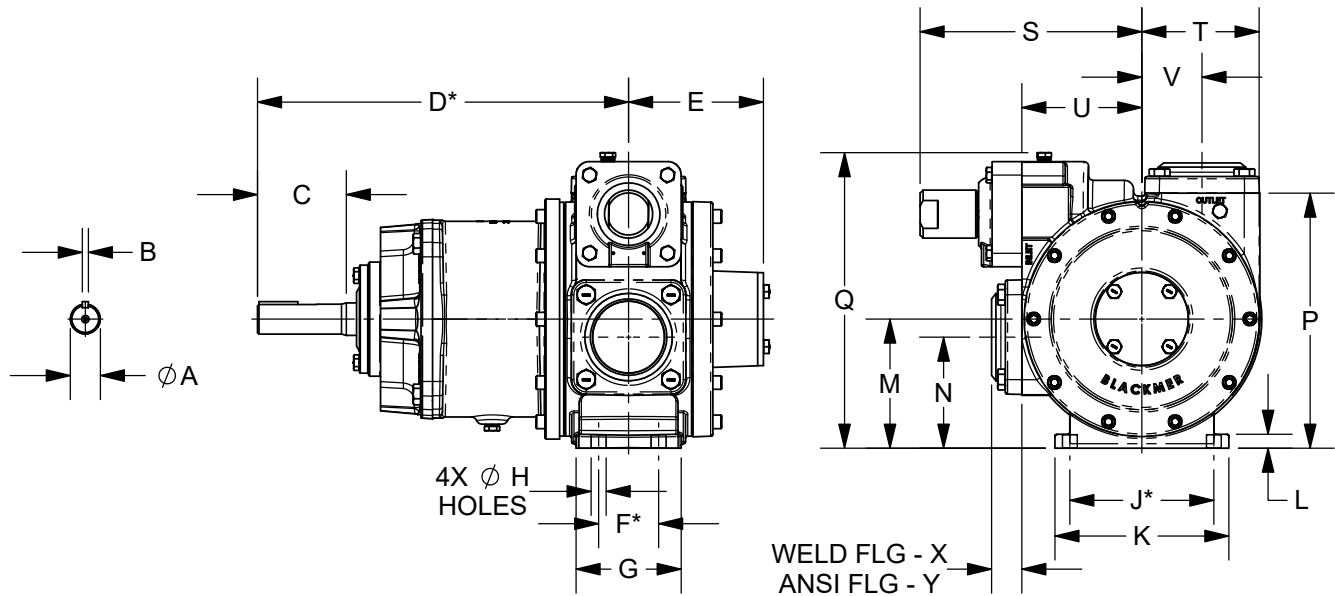

DIMENSIONS											WEIGHTS		
UNITS	A	B	C	D	E	F	G	H	J	K	UNITS	PUMP ONLY	
												SS	IRON
IN	1 1/4	1/4	3 11/16	15 7/16	5 5/8	2 1/2	4 3/8	5/8	6	7 1/4	LBS	205	199
MM	31,8	6,4	93,7	392,1	142,9	63,5	111,1	15,9	152,4	184,2	KG	93	90
	L	M	N	P	Q	R	S	T	U	V		W/ NPT FLGS	
												SS	IRON
IN	1/2	5 3/8	4 5/8	10 5/8	12 1/4	---	9 1/4	4 7/8	5	2 1/2	LBS	N/A	207
MM	12,7	136,6	117,5	269,9	311,2	---	235	123,8	127	63,5	KG	N/A	94
	W	X	Y	Z	AA	BB	CC	DD	EE	FF		W/ WLD FLGS	
												SS	IRON
IN	---	1 1/4	5	---	---	---	---	---	---	---	LBS	212	206
MM	---	31,8	127	---	---	---	---	---	---	---	KG	96	93
	GG	HH	JJ	KK	LL	MM						W/ ANSI FLGS	
												SS	IRON
IN	---	---	---	---	---	---					LBS	241	235
MM	---	---	---	---	---	---					KG	109	107