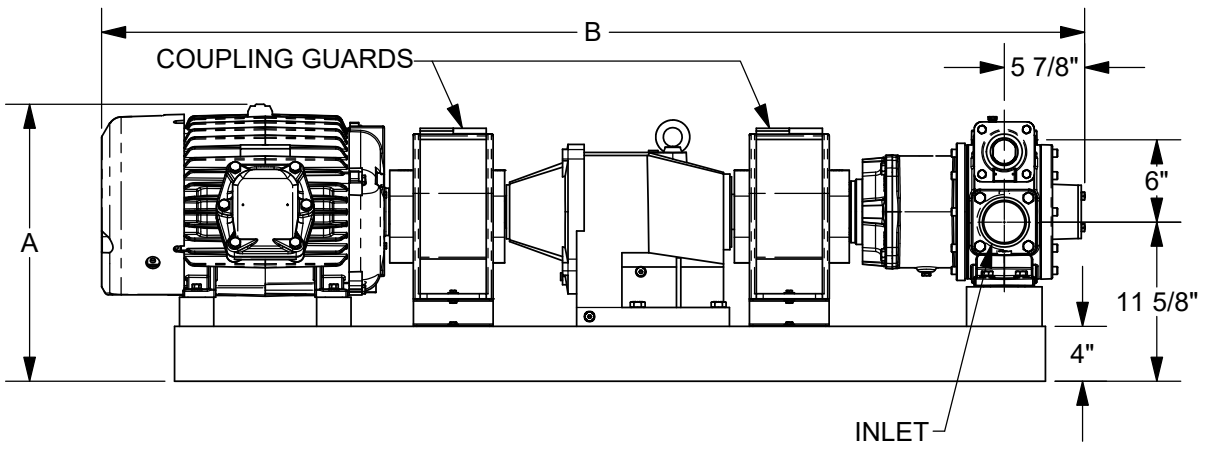

*TOLERANCE $\pm 1/8"$

TOLERANCE ON OTHER DIMENSIONS $\pm 1/4"$

DIMENSIONS											WEIGHTS		
UNITS	A	B	C	D	E	F	G	H	J	K	UNITS	PUMP ONLY	
												SS	IRON
IN	1 1/4	1/4	3 11/16	15 7/16	5 5/8	2 1/2	4 3/8	5/8	6	7 1/4	LBS	205	199
MM	31,8	6,4	93,7	392,1	142,9	63,5	111,1	15,9	152,4	184,2	KG	93	90
	L	M	N	P	Q	R	S	T	U	V		W/ NPT FLGS	
												SS	IRON
IN	1/2	5 3/8	4 5/8	10 5/8	12 1/4	---	9 1/4	4 7/8	5	2 1/2	LBS	N/A	207
MM	12,7	136,6	117,5	269,9	311,2	---	235	123,8	127	63,5	KG	N/A	94
	W	X	Y	Z	AA	BB	CC	DD	EE	FF		W/ WLD FLGS	
												SS	IRON
IN	---	1 1/4	5	---	---	---	---	---	---	---	LBS	212	206
MM	---	31,8	127	---	---	---	---	---	---	---	KG	96	93
	GG	HH	JJ	KK	LL	MM						W/ ANSI FLGS	
												SS	IRON
IN	---	---	---	---	---	---					LBS	241	235
MM	---	---	---	---	---	---					KG	109	107

TYPE	SIZE	UNIT STYLE
MS3/MI3	3	SK52

DIMENSIONS 110-101	
Section Effective Replaces Page 2 / 2	110 AUGUST 2020 APRIL 2020

RIGHT HAND ROTATION SHOWN.

*TOLERANCE $\pm 1/8"$

TOLERANCE ON OTHER DIMENSIONS $\pm 1/4"$

"A" DIMENSION LESS MOTOR EYEBOLT

MOTOR			BASE NO.	DIMENSIONS							MI3 APPROX. UNIT WT. - LBS		MS3 APPROX. UNIT WT. - LBS	
FRAME SIZE	H.P.	RPM		A	B	C	D	E	F	G	LESS MOTOR	INCL MOTOR	LESS MOTOR	INCL MOTOR
213T	7 1/2	1800	901380	18 3/16	66 1/8	---	---	---	---	---	729	963	735	969
215T	10	1800	901380	18 3/16	66 1/8	---	---	---	---	---	729	986	735	992
254T	15	1800	901381	20 3/16	69 15/16	---	---	---	---	---	723	1108	729	1114
256T	20	1800	901381	20 3/16	71 11/16	---	---	---	---	---	723	1132	729	1138
284T	25	1800	901382	20 15/16	72 7/8	---	---	---	---	---	740	1276	746	1282
286T	30	1800	901382	20 15/16	74 3/8	---	---	---	---	---	740	1328	746	1334
324T	40	1800	901383	21 1/2	77 1/16	---	---	---	---	---	738	1496	744	1503
326T	50	1800	901383	21 1/2	77 1/16	---	---	---	---	---	738	1528	744	1535