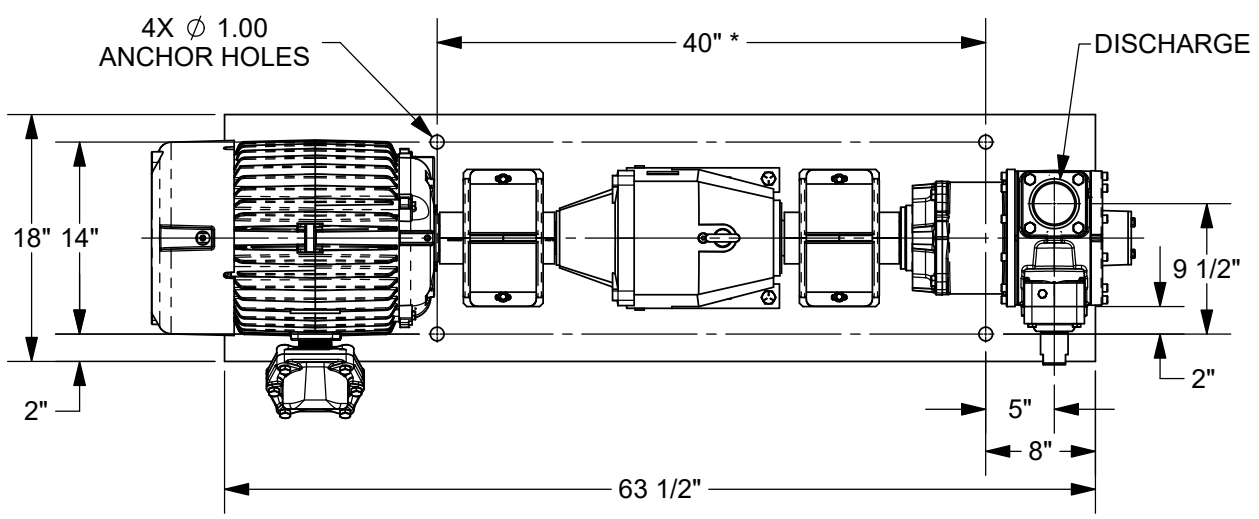

*TOLERANCE $\pm 1/8"$

TOLERANCE ON OTHER DIMENSIONS $\pm 1/4"$

DIMENSIONS											WEIGHTS		
UNITS	A	B	C	D	E	F	G	H	J	K	UNITS	PUMP ONLY	
												SS	IRON
IN	1 1/4	1/4	3 11/16	15 7/16	5 5/8	2 1/2	4 3/8	5/8	6	7 1/4	LBS	205	199
MM	31,8	6,4	93,7	392,1	142,9	63,5	111,1	15,9	152,4	184,2	KG	93	90
	L	M	N	P	Q	R	S	T	U	V		W/ NPT FLGS	
												SS	IRON
IN	1/2	5 3/8	4 5/8	10 5/8	12 1/4	---	9 1/4	4 7/8	5	2 1/2	LBS	N/A	207
MM	12,7	136,6	117,5	269,9	311,2	---	235	123,8	127	63,5	KG	N/A	94
	W	X	Y	Z	AA	BB	CC	DD	EE	FF		W/ WLD FLGS	
												SS	IRON
IN	---	1 1/4	5	---	---	---	---	---	---	---	LBS	212	206
MM	---	31,8	127	---	---	---	---	---	---	---	KG	96	93
	GG	HH	JJ	KK	LL	MM						W/ ANSI FLGS	
												SS	IRON
IN	---	---	---	---	---	---					LBS	241	235
MM	---	---	---	---	---	---					KG	109	107

TYPE	SIZE	UNIT STYLE
MS3/MI3	3	SK52

DIMENSIONS 110-101	
Section Effective Replaces Page 2 / 2	110 AUGUST 2020 APRIL 2020

RIGHT HAND ROTATION SHOWN.

*TOLERANCE $\pm 1/8"$

TOLERANCE ON OTHER DIMENSIONS $\pm 1/4"$

"A" DIMENSION LESS MOTOR EYEBOLT

MOTOR			BASE NO.	DIMENSIONS							MI3 APPROX. UNIT WT. - LBS		MS3 APPROX. UNIT WT. - LBS	
FRAME SIZE	H.P.	RPM		A	B	C	D	E	F	G	LESS MOTOR	INCL MOTOR	LESS MOTOR	INCL MOTOR
213T	7 1/2	1800	901380	18 3/16	66 1/8	---	---	---	---	---	729	963	735	969
215T	10	1800	901380	18 3/16	66 1/8	---	---	---	---	---	729	986	735	992
254T	15	1800	901381	20 3/16	69 15/16	---	---	---	---	---	723	1108	729	1114
256T	20	1800	901381	20 3/16	71 11/16	---	---	---	---	---	723	1132	729	1138
284T	25	1800	901382	20 15/16	72 7/8	---	---	---	---	---	740	1276	746	1282
286T	30	1800	901382	20 15/16	74 3/8	---	---	---	---	---	740	1328	746	1334
324T	40	1800	901383	21 1/2	77 1/16	---	---	---	---	---	738	1496	744	1503
326T	50	1800	901383	21 1/2	77 1/16	---	---	---	---	---	738	1528	744	1535