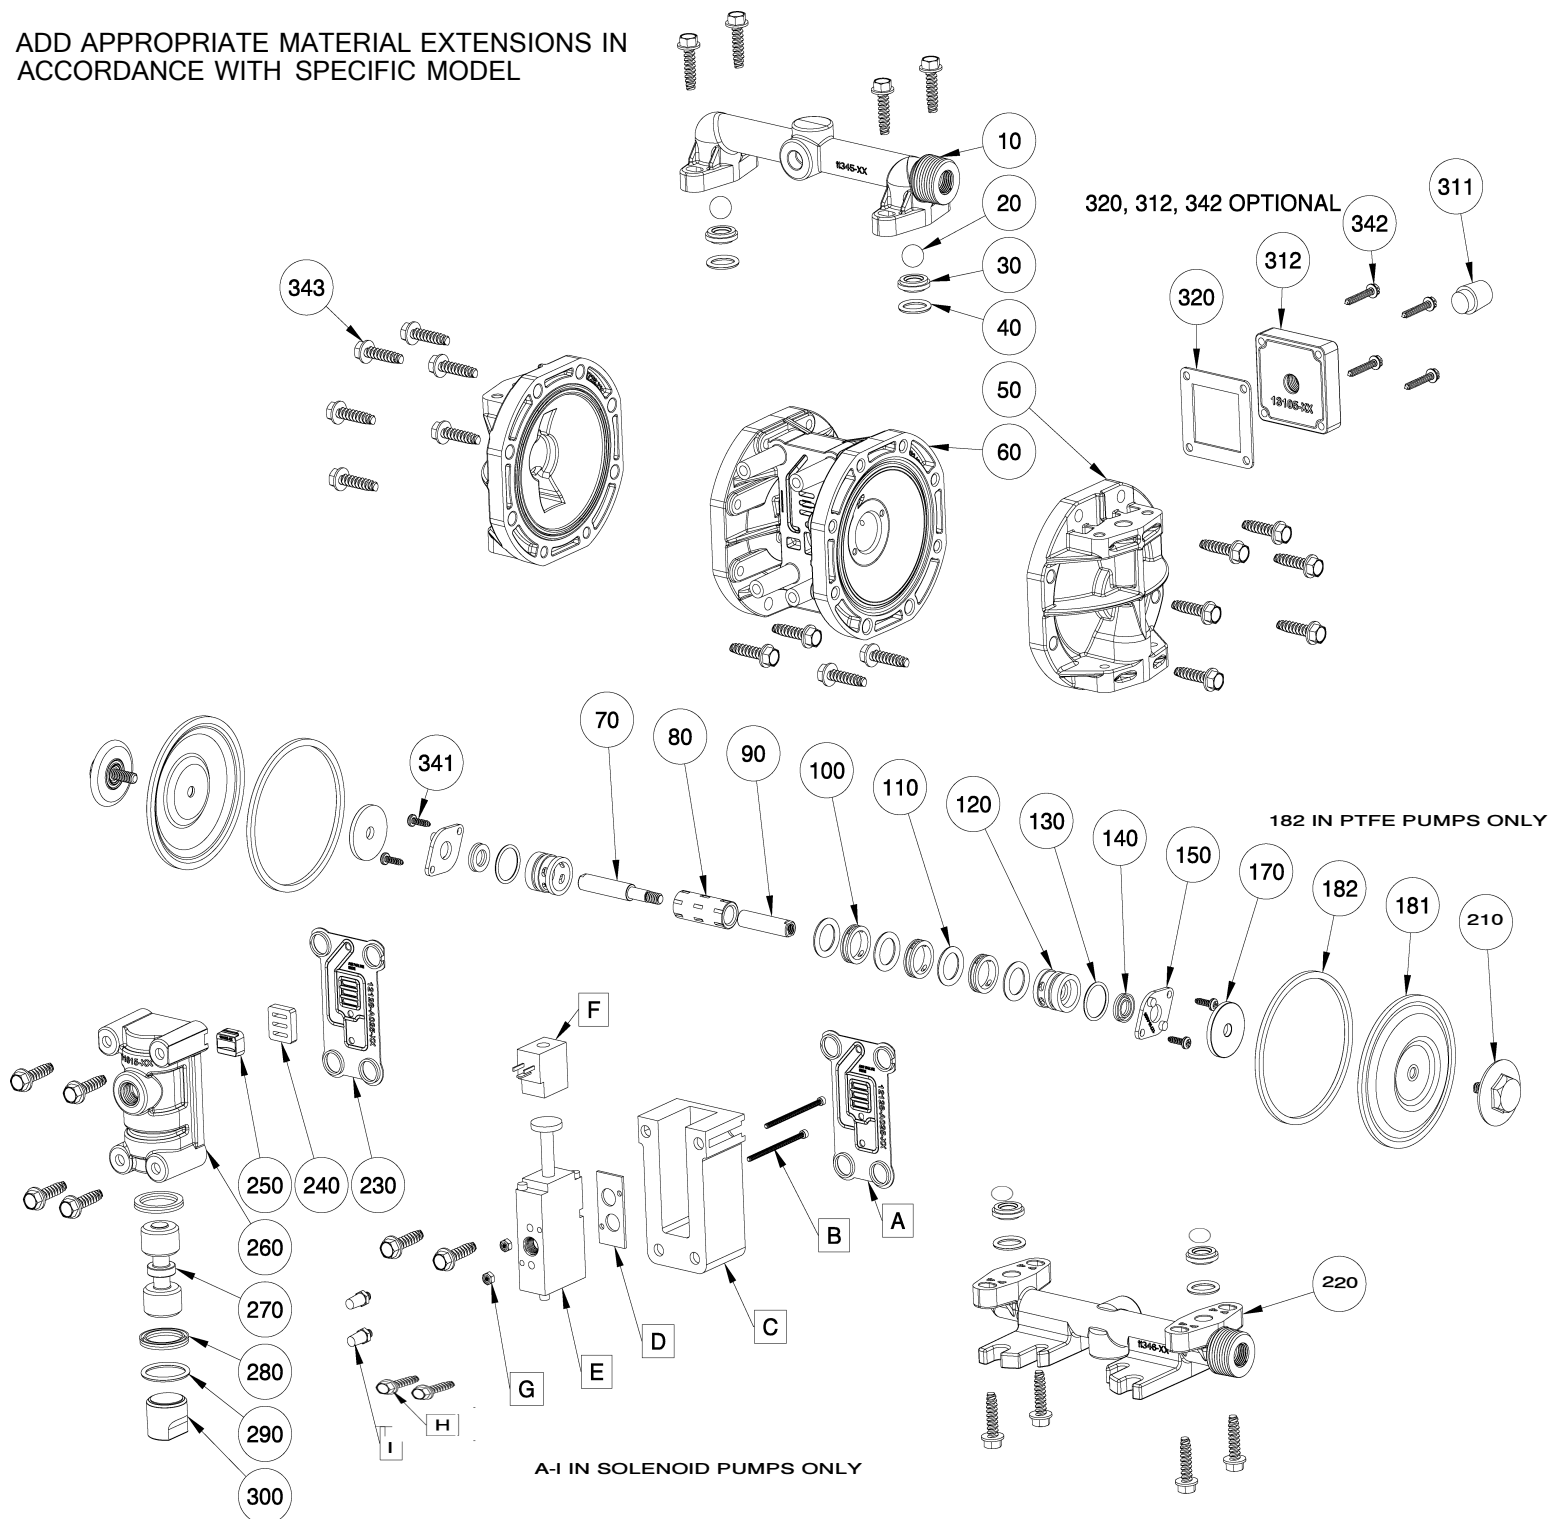

EXPLODED VIEW & PARTS LIST

A025-SP*_****_*** BOLTED PLASTIC

BOM FOR 1/4" STANDARD PUMP (A025)

ADD APPROPRIATE MATERIAL EXTENSIONS IN ACCORDANCE WITH SPECIFIC MODEL

PARTS LIST - BOLTED PLASTIC

A025-SP*_*****_***

NO.	DESCRIPTION	QTY	PUMP MODEL	PART NO.	MATERIAL
10	DISCHARGE MANIFOLD	1	A025-SPP-*_*****_*** A025-SPK-*_*****_***	11345-40 11345-56	Polypropylene PVDF
20	BALL	4	A025-SP*_*G**_*** A025-SP*_*S**_*** A025-SP*_*T**_***	11001-19 11001-23 11001-59	Geolast® Santoprene® PTFE
30	VALVE SEAT	4	A025-SPP-*_*P**_*** A025-SPK-*_*K**_***	10924-ROD-40 10924-ROD-56	Polypropylene PVDF
40	O-RING (Valve Seat)	4	A025-SP*_*N**_*** A025-SP*_*V**_*** A025-SP*_*E**_*** A025-SP*_*T**_***	11954-11 11954-13 11954-15 11954-17	Nitrile Viton®/FKM EPDM PTFE
50	OUTER CHAMBER	2	A025-SPP-*_*****_*** A025-SPK-*_*****_***	10728-40 10728-56	Polypropylene PVDF
60	INTERMEDIATE	1	ALL MODELS	11502-40	Polypropylene
70 & 90	DIAPHRAGM ROD ASSEMBLY	1	ALL MODELS	35008-00	Stainless Steel
80	PILOT SLEEVE	1	ALL MODELS	10109-31	Acetal
100	INNER SPACER (Pilot Sleeve)	3	ALL MODELS	10211-40	Polypropylene
110	O-RING (Pilot Sleeve)	4	ALL MODELS	11929-16	Urethane
120	END SPACER (Pilot Sleeve)	2	ALL MODELS	10210-40	Polypropylene
130	O-RING (End Spacer)	2	ALL MODELS	11955-11	Nitrile
140	LIP SEAL (Diaphragm Rod)	2	ALL MODELS	12005-76	Nitrile
150	RETAINING PLATE	2	ALL MODELS	12710-A025-60	Polypropylene
170	INNER DIAPHRAGM PLATE	2	ALL MODELS	11105-25	Plated Steel
181	DIAPHRAGM	2	A025-SP*_*G**_*** A025-SP*_*S**_*** A025-SP*_*T**_***	10604-19 10604-23 10604-59	Geolast® Santoprene® PTFE
182	DIAPHRAGM O-RING (PTFE ONLY)	2	A025-SP*_*T**_***	10606-23	Santoprene®
210	OUTER DIAPHRAGM PLATE W/ THREADED STUD	2	A025-SPP-*_*****_*** A025-SPK-*_*****_***	11205-A025-40 11205-A025-56	Polypropylene PVDF
220	SUCTION MANIFOLD	1	A025-SPP-*_*****_*** A025-SPK-*_*****_***	11346-40 11346-56	Polypropylene PVDF
230	AIR VALVE GASKET	1	ALL MODELS	12128-A025-11	Nitrile
240	SHUTTLE PLATE	1	ALL MODELS	10419-A025-77	Ceramic
250	SHUTTLE	1	ALL MODELS	10432-35	Special
260	AIR VALVE BODY	1	ALL MODELS	11615-40	Polypropylene
270	AIR VALVE SPOOL	1	ALL MODELS	10484-31	Acetal